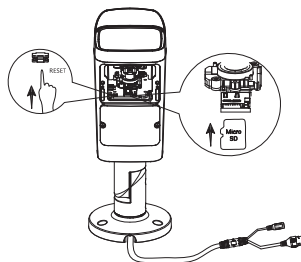

# Bullet Network Camera Installation Guide

V1.0.0

1.2.51.32.15633-000

Optional

1

2

A

1