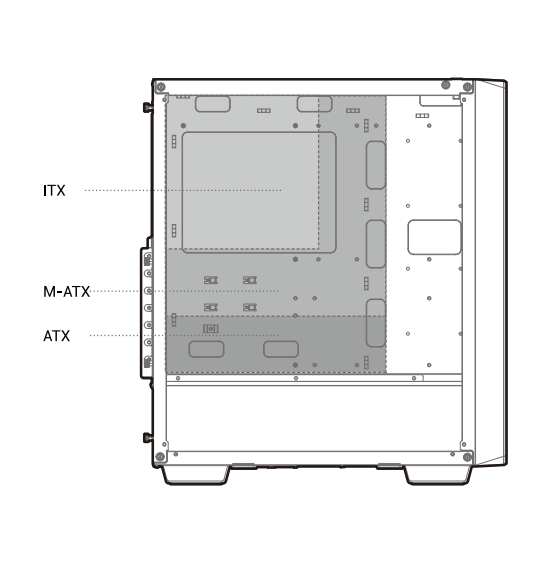

Installing the Motherboard