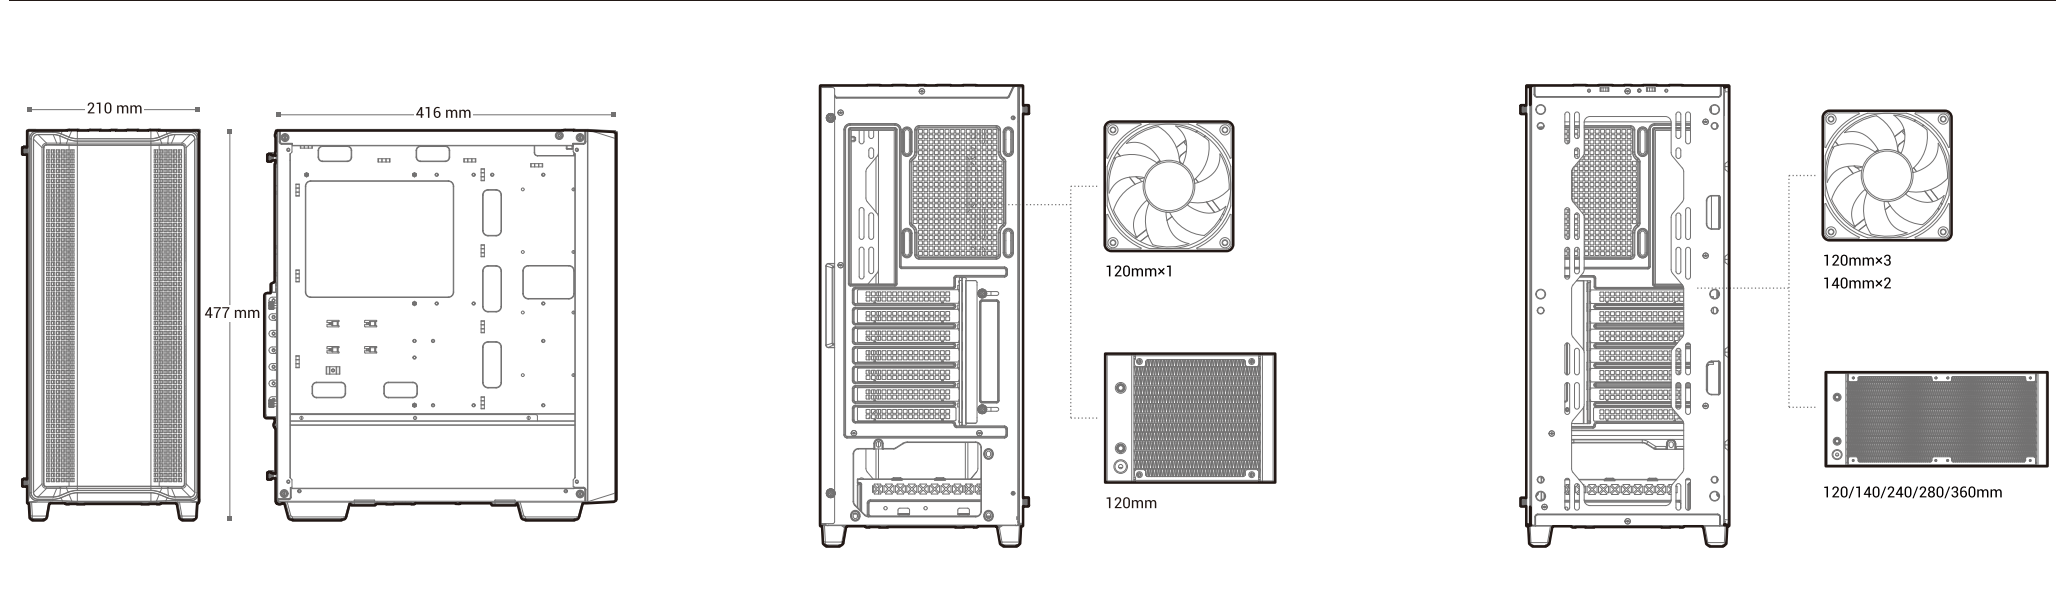

Specifications