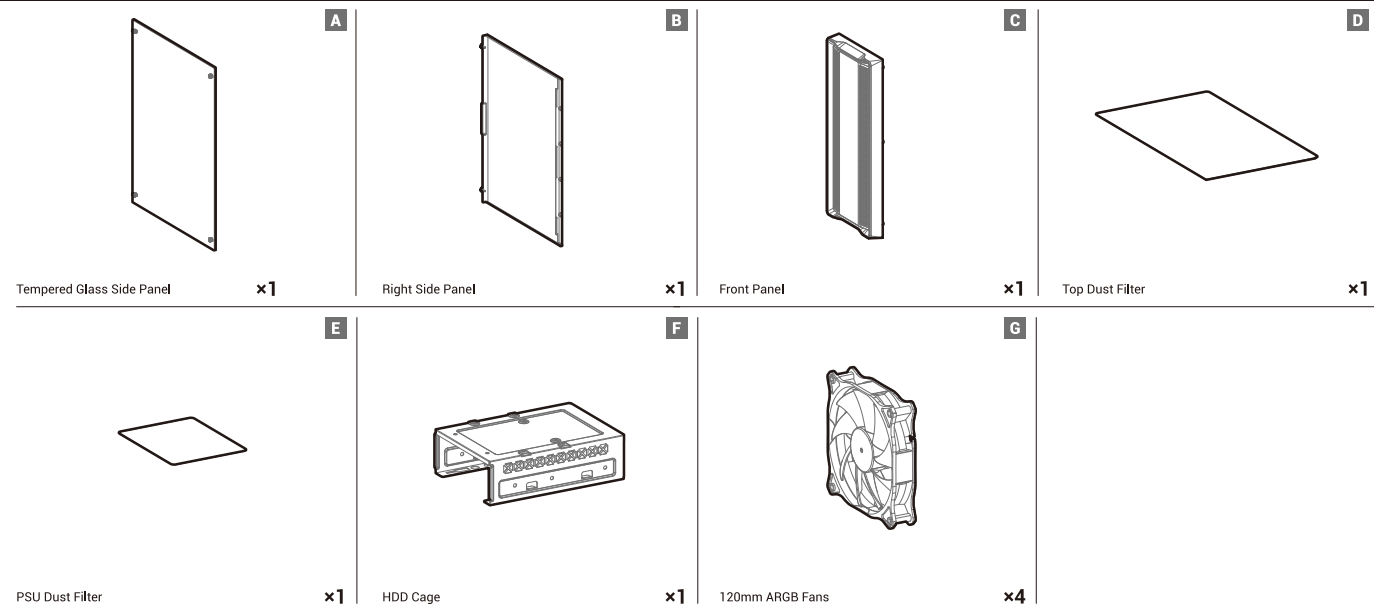

### Case Specifications

Length: 416mm    Maximum GPU length: 370mm    Radiator compatibility: Front: 120/140/240/280/360mm    Fan locations: Front: 3x120/2x140mm  
 Width: 210mm    Maximum PSU length: 170mm    Rear: 120mm  
 Height: 477mm    Maximum CPU cooler height: 163mm    Top: 120/240mm    Rear: 1x120mm