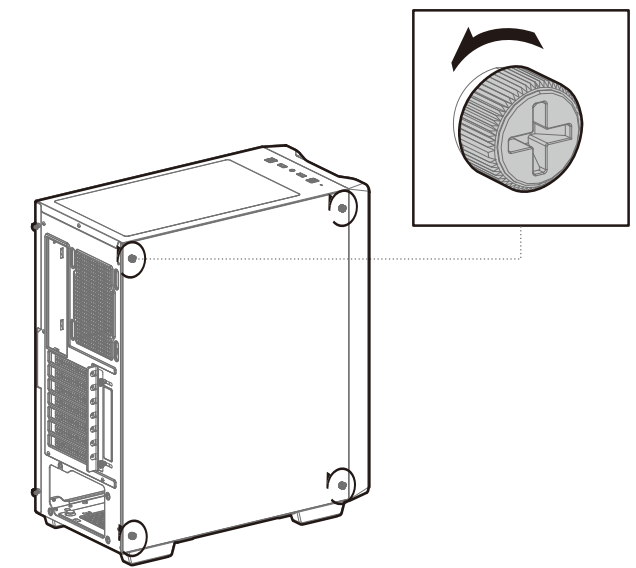

Removing the Tempered Glass Side Panel