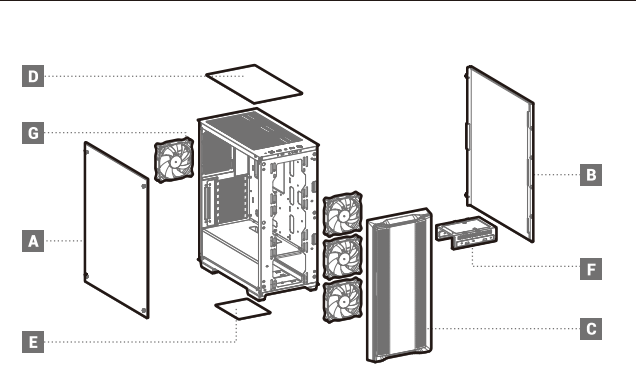

### Case Specifications

Length: 416mm    Maximum GPU length: 370mm    Radiator compatibility: Front: 120/140/240/280/360mm    Fan locations: Front: 3x120/2x140mm  
 Width: 210mm    Maximum PSU length: 170mm    Rear: 120mm  
 Height: 477mm    Maximum CPU cooler height: 163mm    Top: 120/240mm    Rear: 1x120mm