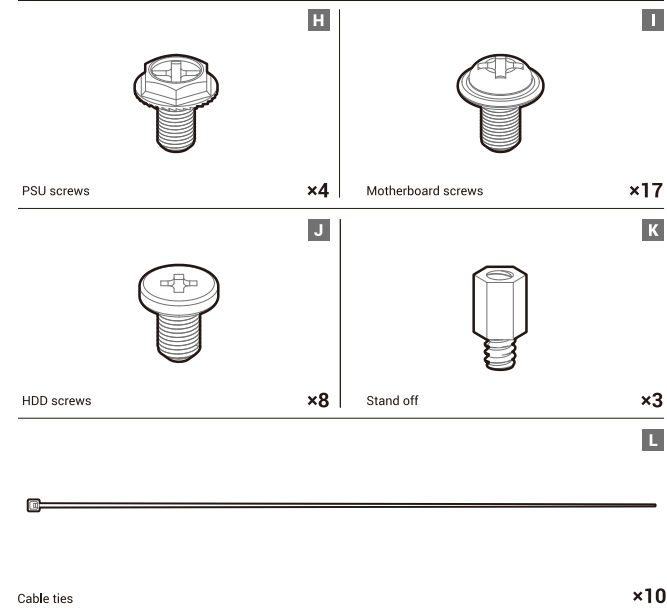

Accessory Kit Contents