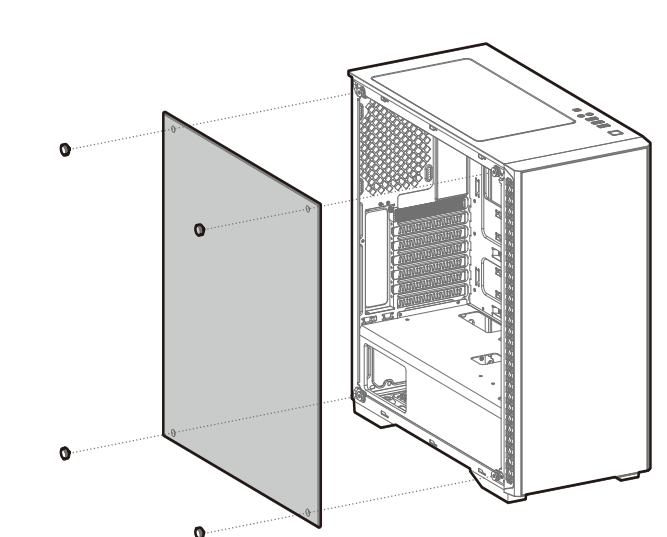

Removing the Tempered Glass Side Panel