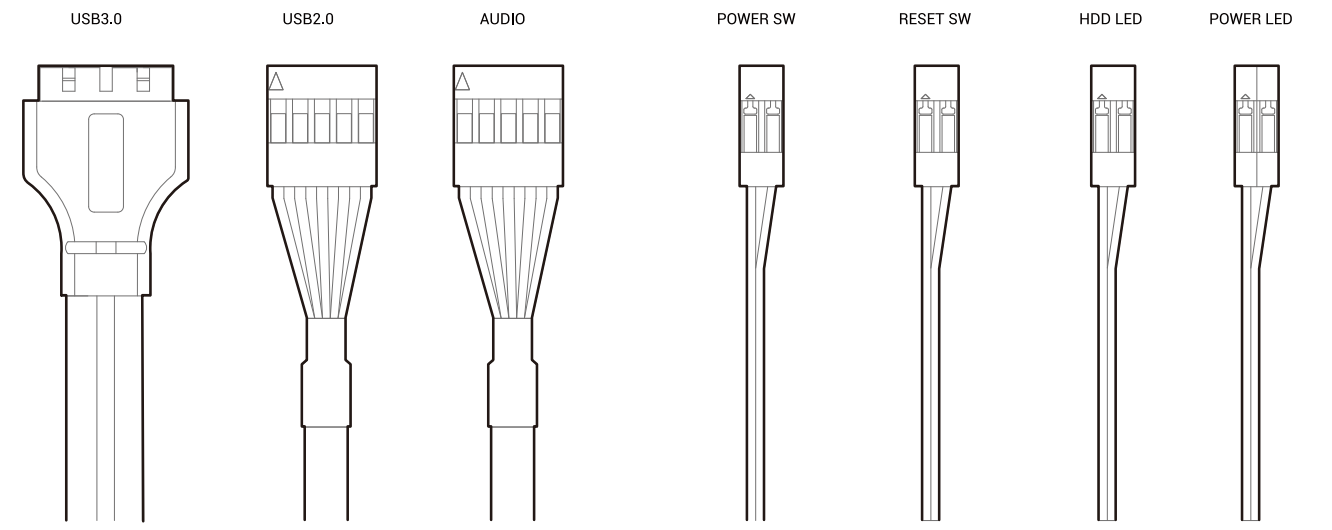

I/O Panel Introduction