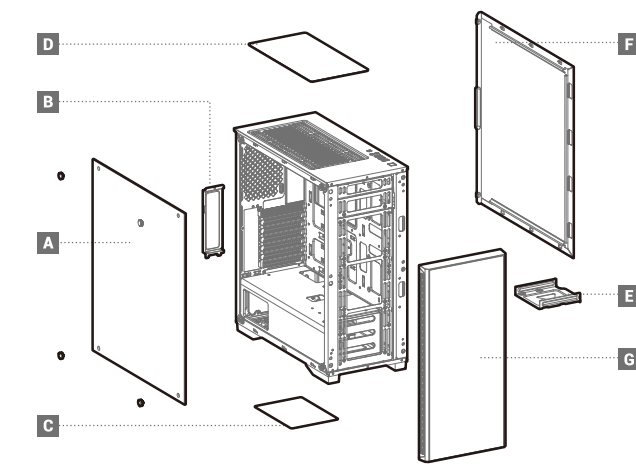

## Case Features

**Case Specifications**

Length: 442mm	Maximum GPU length: 370mm	Radiator compatibility:	Fan locations:
Width: 210mm	Maximum PSU length: 170mm	Front: 120/140/240/280/360mm	Front: 3x120/3x140mm
Height: 479mm	Maximum CPU cooler height: 160mm	Top: 120/140/240mm	Top: 2x120/2x140mm
		Rear: 120mm	Rear: 1x120mm