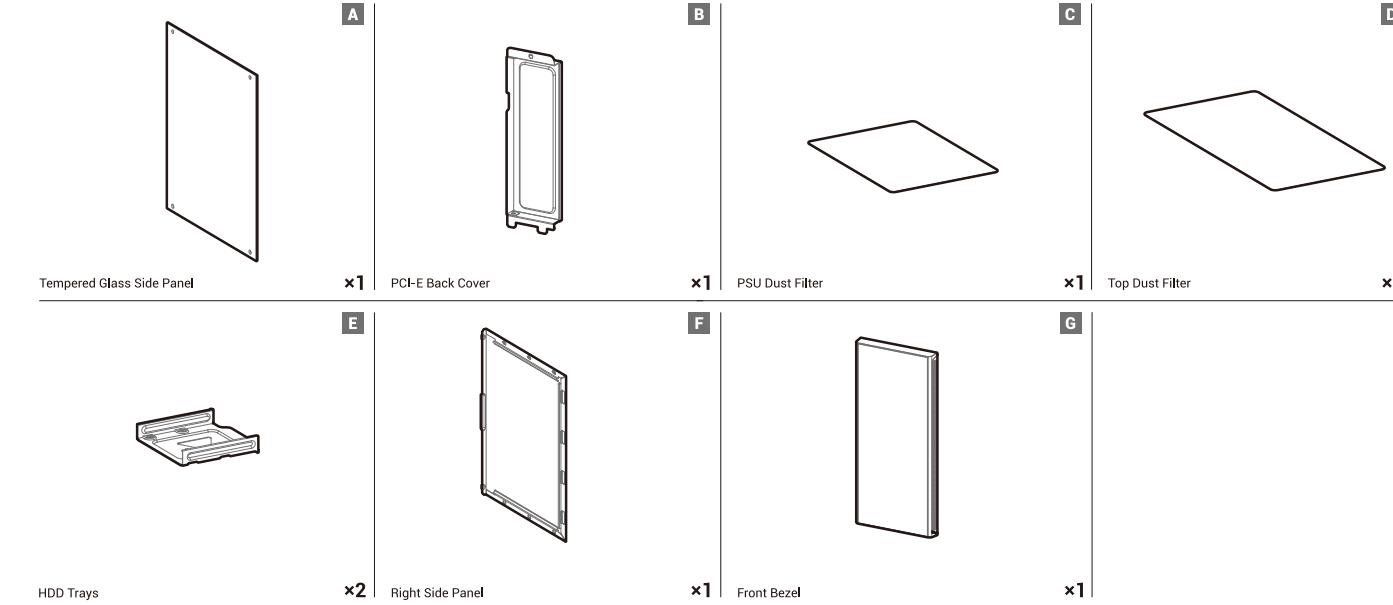

Accessory Kit Contents