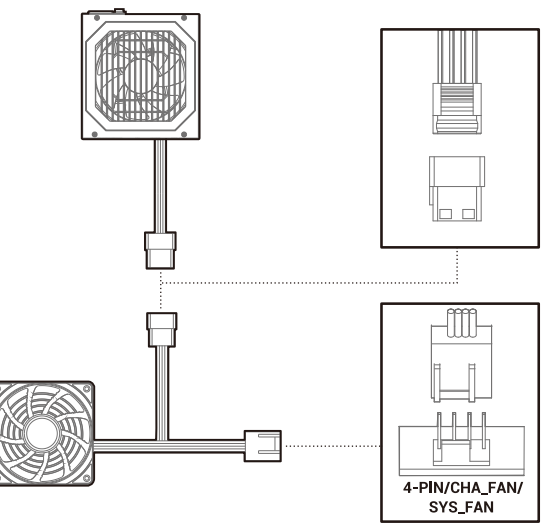

Fan Power Line Wiring

For reference only, please refer to the real product.

Beijing DeepCool Industries Co., Ltd.
Building 10, No. 9 Dijin Road, Haidian District, Beijing 100095, China
www.deepcool.com

EN For more information, please check our website at: www.deepcool.com
DE Für weitere Informationen besuchen Sie bitte unsere Website unter: www.deepcool.com
FR Pour plus d'informations, merci de visiter notre site internet: www.deepcool.com
ES Para más información, por favor, visite nuestra página en: www.deepcool.com
PT Para mais informação, visita o nosso website em: www.deepcool.com
IT Per ulteriori informazioni, visitate il nostro sito web: www.deepcool.com
PL Więcej informacji można znaleźć na naszej stronie internetowej: www.deepcool.com
TR Daha Fazla bilgi için, lütfen websitemizi ziyaret ediniz: www.deepcool.com
SV För mer information, gå till vår hemsida på: www.deepcool.com
CS Další informace najdete na našich webových stránkách: www.deepcool.com
RU Больше информации на сайте: www.deepcool.com
UK Щоб отримати додаткову інформацію, перегляньте наш веб-сайт: www.deepcool.com
KK Көбірек ақпарат алу үшін біздің вебсайтымызға кіріңіз: www.deepcool.com
JA 詳細については、以下URL先の公式WEBサイトをご確認ください: www.deepcool.com
KO 자세한 내용은 www.deepcool.com 에서 확인하실 수 있습니다.
TH การสอบถามข้อมูลเพิ่มเติมโปรดดูที่เว็บไซต์: www.deepcool.com
AR للمزيد من المعلومات، يرجى زيارة موقعنا على: www.deepcool.com
VI Để biết thêm chi tiết, vui lòng kiểm tra tại website: www.deepcool.com
ZH 如需更多信息，請瀏覽網站: www.deepcool.com
ZH 如需更多信息，請瀏覽網站: www.deepcool.com