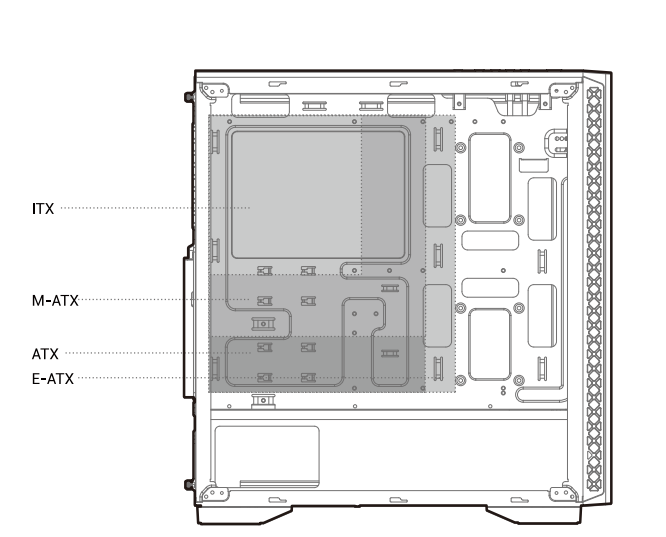

Installing the Motherboard