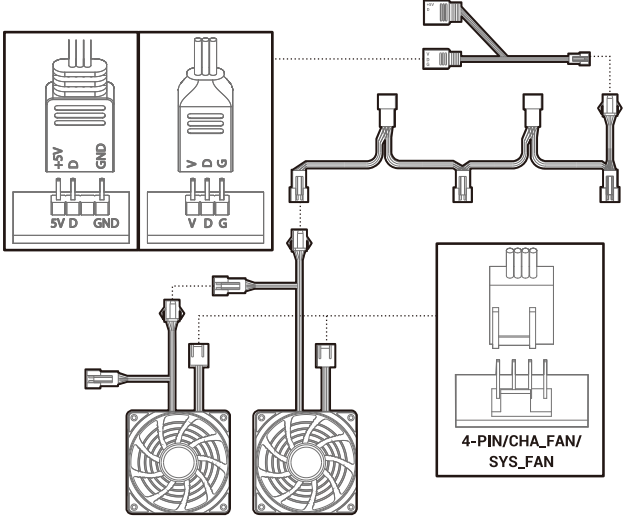

Motherboard RGB Synchronization

For reference only, please refer to the real product.