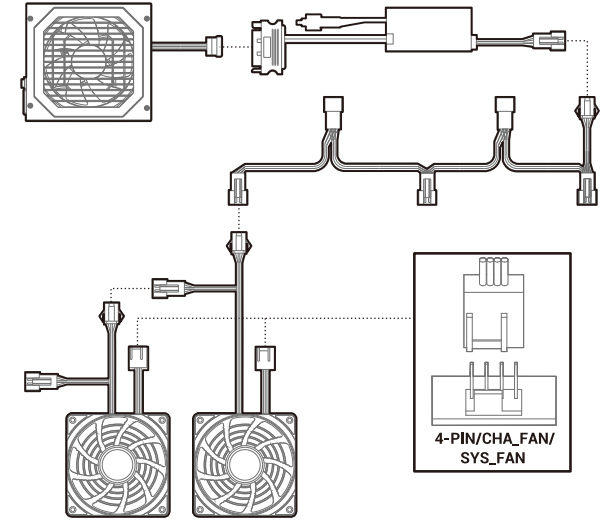

Manual RGB Wiring

For reference only, please refer to the real product.