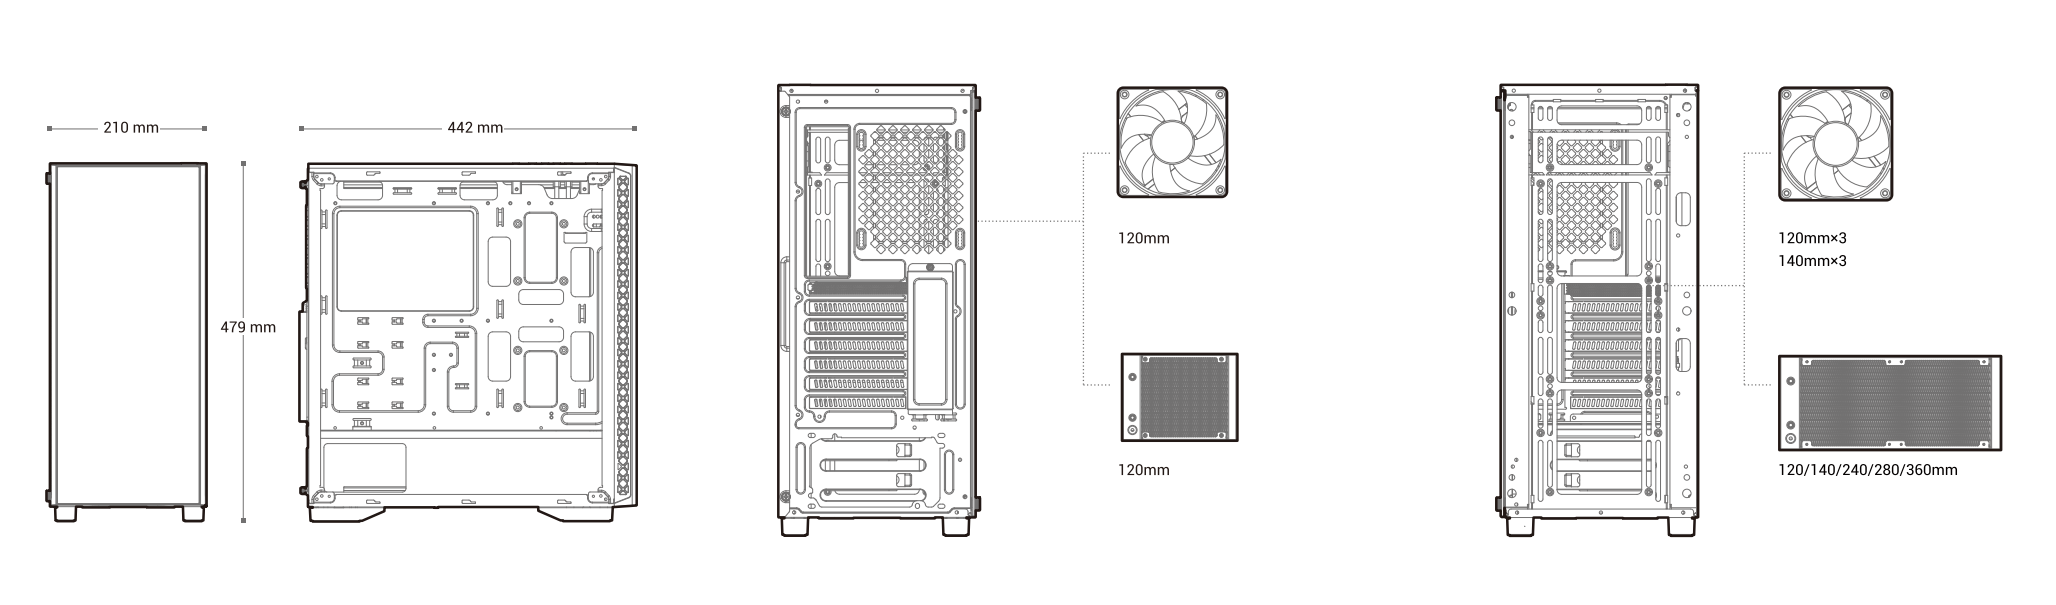

Specifications