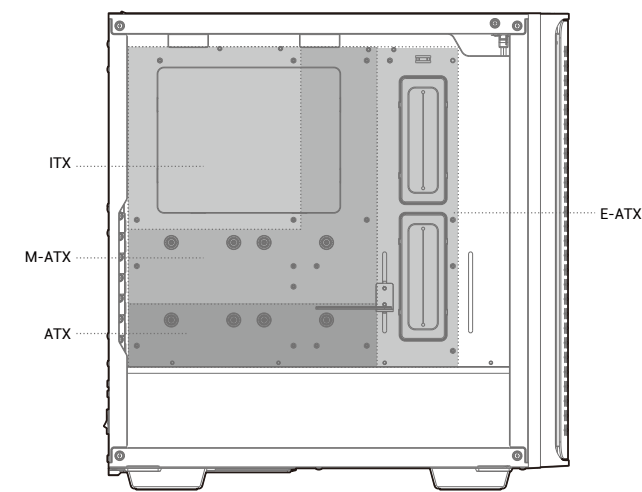

Installing the Motherboard