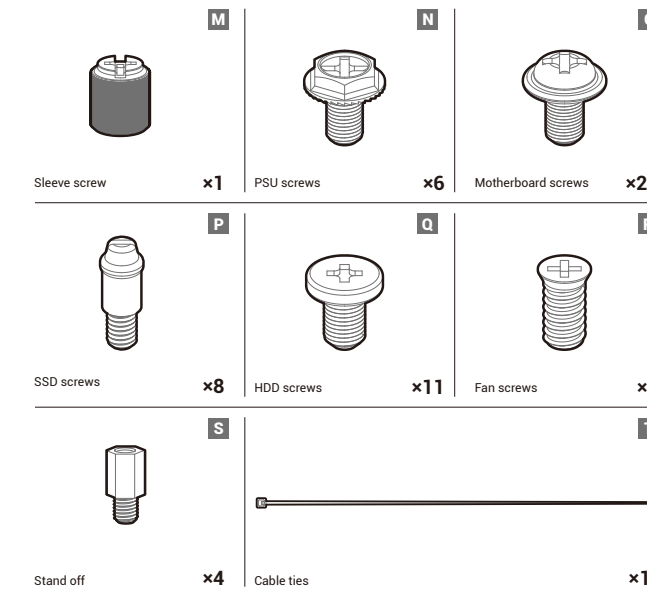

Accessory Kit Contents