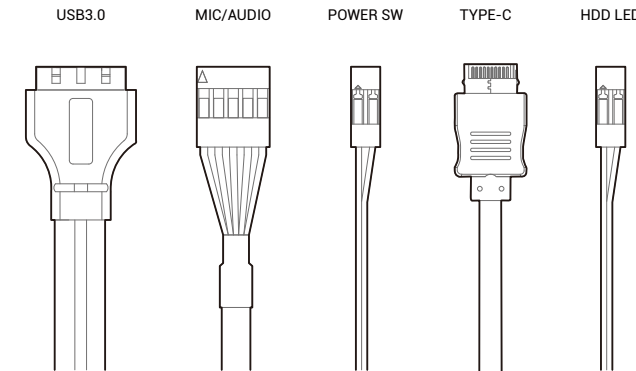

Installing the Front I/O Connectors