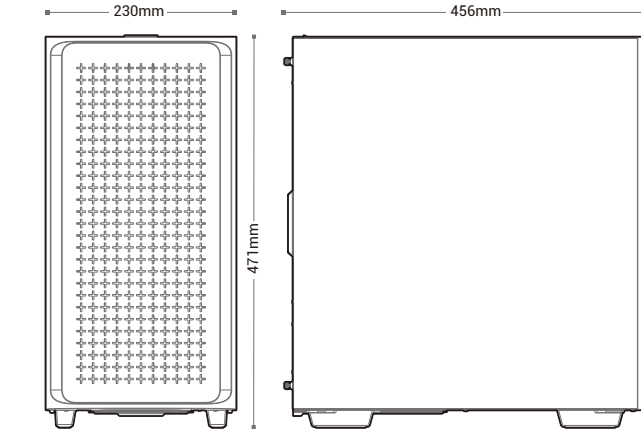

Specifications