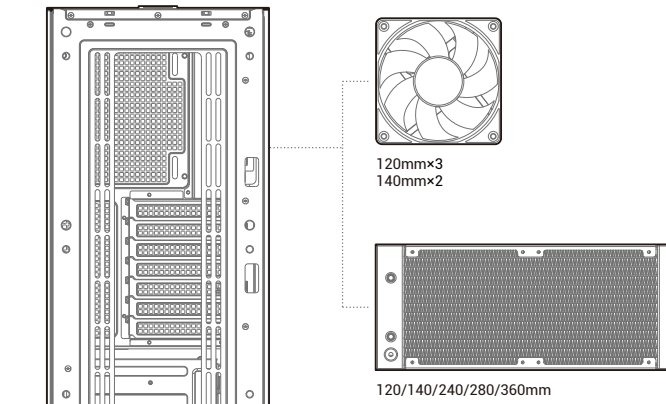

Specifications