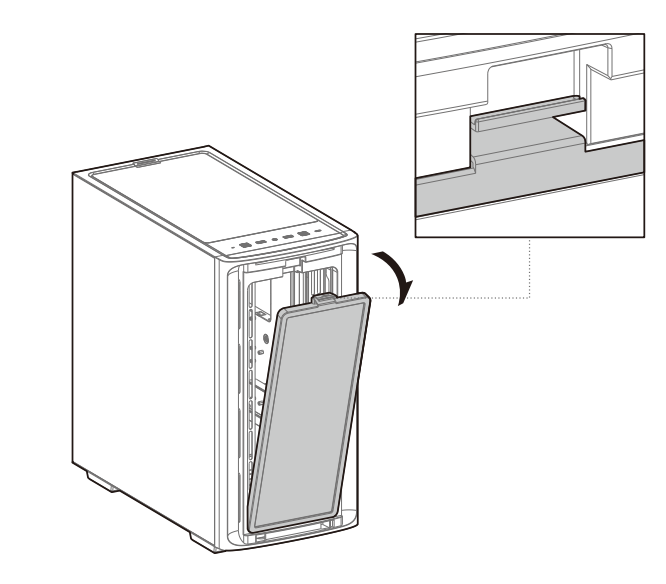

Removing the Front Dust Filter