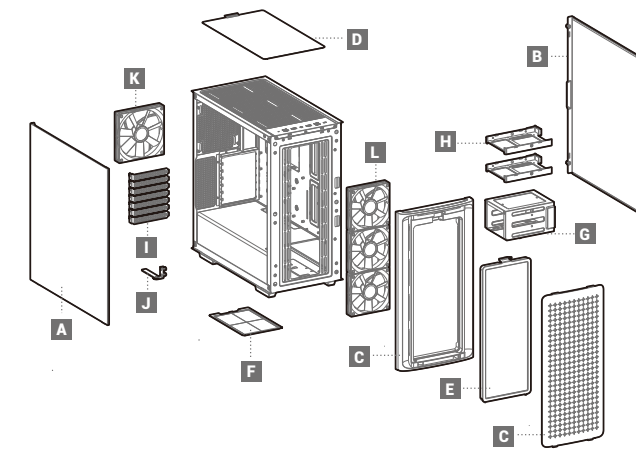

CK560 Series

Mid-Tower ATX Case

www.deepcool.com

Case Features

Case Specifications