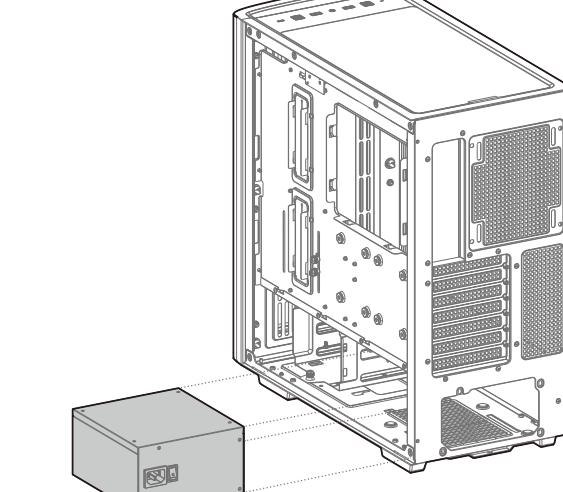

Installing the Power Supply