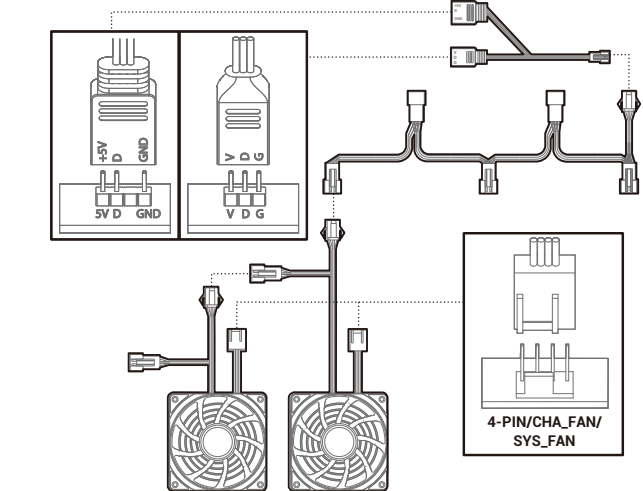

Motherboard RGB Synchronization