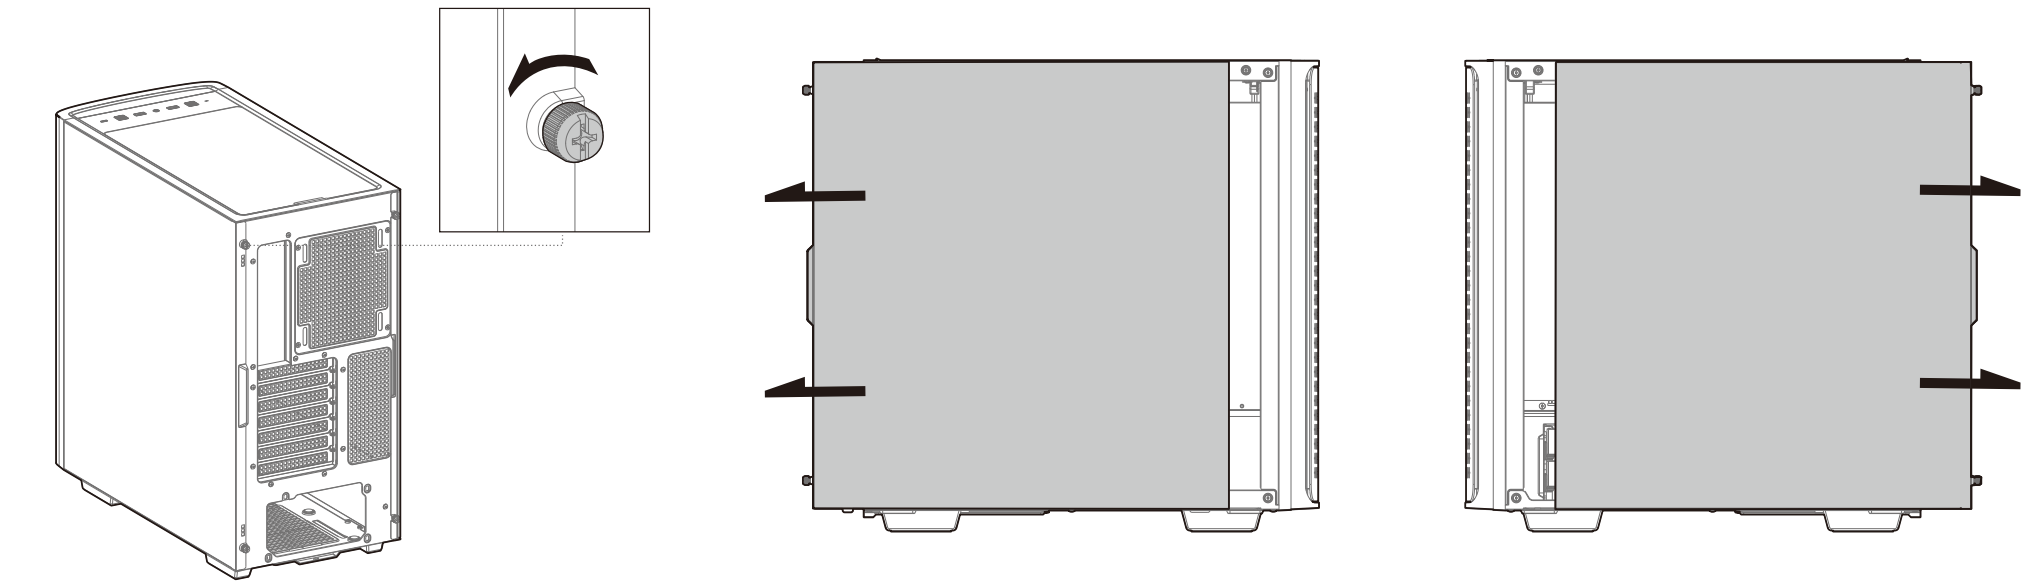

Removing the Side Panel