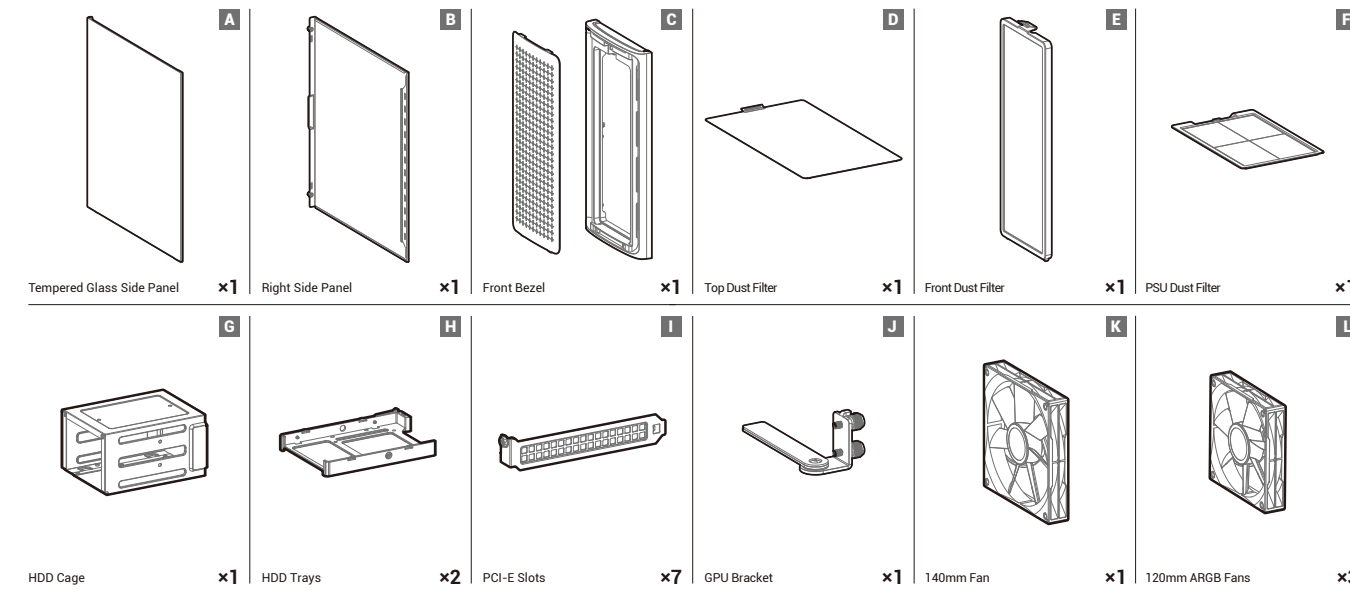

CK560 Series

Mid-Tower ATX Case

www.deepcool.com

Case Features

Case Specifications

Accessory Kit Contents

Specifications

Removing the Side Panel

Removing the Front Panel

Removing the Front Dust Filter