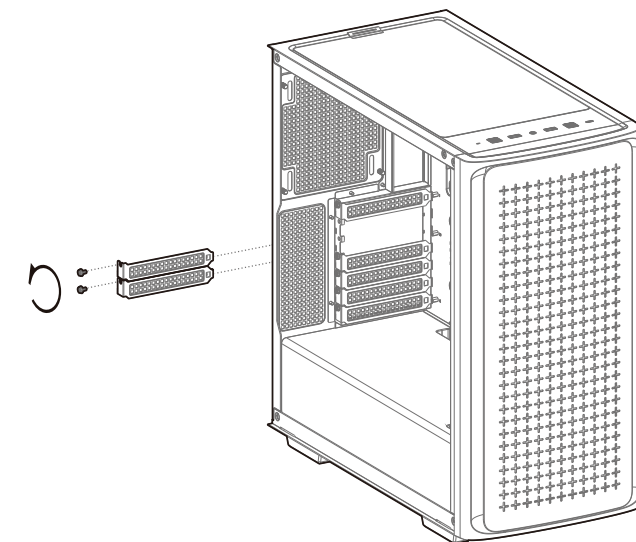

Installing the GPU