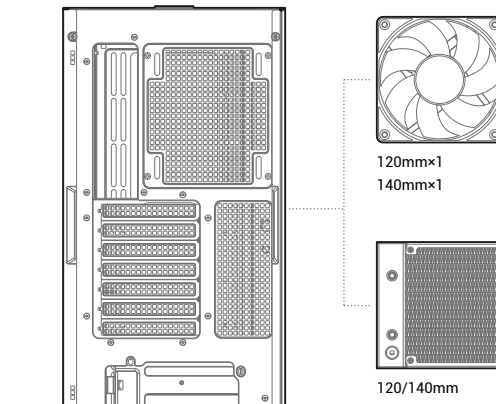

Specifications