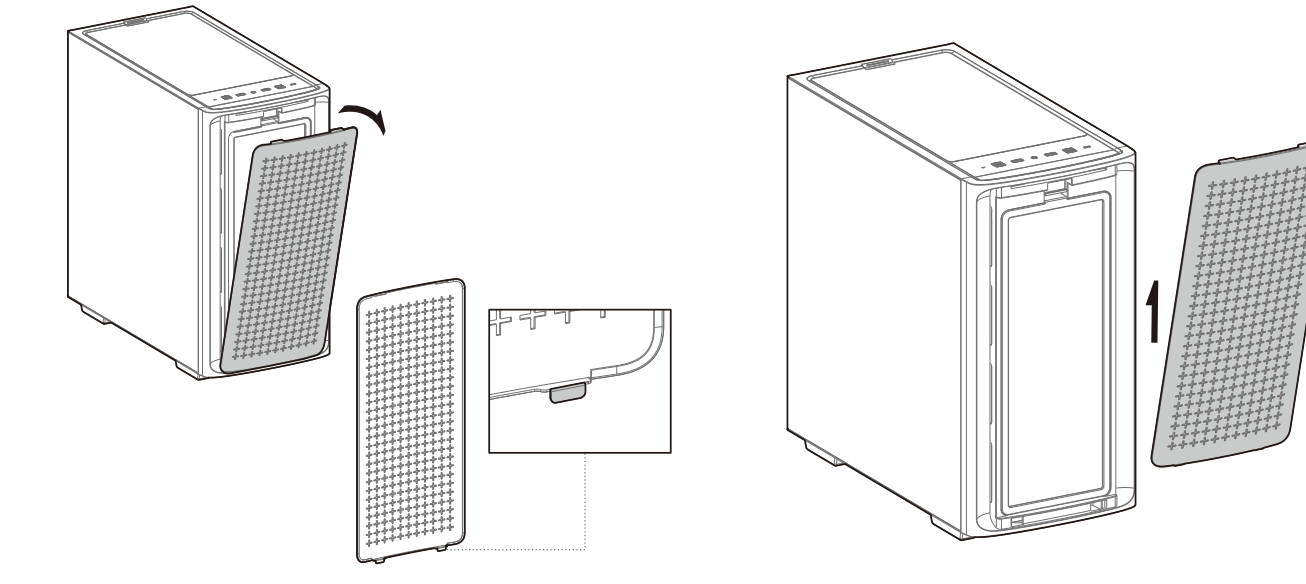

Removing the Front Panel