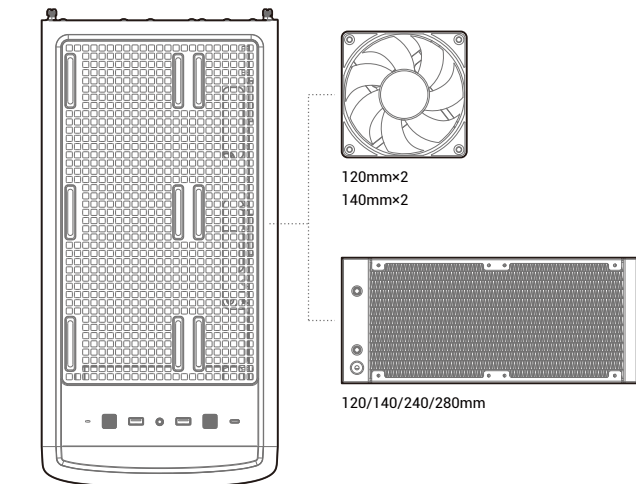

Removing the Front Dust Filter