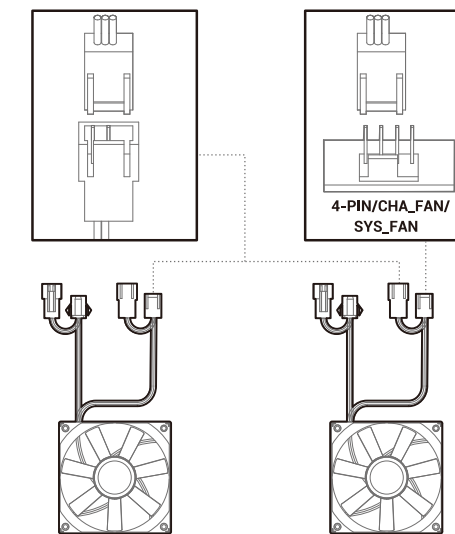

Fan Power Line Wiring

EN For more information, please check our website at: www.deepcool.com
DE Für weitere Informationen besuchen Sie bitte unsere Website unter: www.deepcool.com
FR Pour plus d'informations, merci de visiter notre site internet: www.deepcool.com
ES Para más información, por favor, visite nuestra página en: www.deepcool.com
IT Per ulteriori informazioni, visitate il nostro sito web: www.deepcool.com
PT Para mais informação, visita o nosso website em: www.deepcool.com
CS Další informace najdete na našich webových stránkách: www.deepcool.com
SV För mer information, gå till vår hemsida på: www.deepcool.com
PL Więcej informacji można znaleźć na naszej stronie internetowej: www.deepcool.com
TR Daha Fazla bilgi için, lütfen websitemizi ziyaret ediniz: www.deepcool.com
RU Больше информации на сайте: www.deepcool.com
UK Щоб отримати додаткову інформацію, перегляньте наш веб-сайт: www.deepcool.com
KK Көбірек ақпарат алу үшін біздің вебсайтымызға кіріңіз: www.deepcool.com
JA 詳細については、以下URL先の公式WEBサイトをご確認ください: www.deepcool.com
KO 자세한 내용은 www.deepcool.com 에서 확인하실 수 있습니다.
AR للمزيد من المعلومات، يرجى زيارة موقعنا على www.deepcool.com
TH สำหรับข้อมูลเพิ่มเติมโปรดดูที่เว็บไซต์: www.deepcool.com
VI Để biết thêm chi tiết, vui lòng kiểm tra tại website: www.deepcool.com
ZH 如需更多信息，請瀏覽網站: www.deepcool.com
ZH 如需更多信息，請瀏覽網站: www.deepcool.com