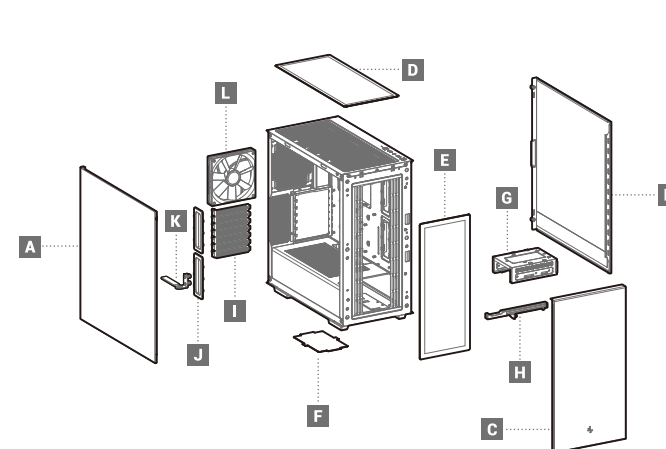

CH510 Series

Mid-Tower ATX Case

Case Features

Case Specifications