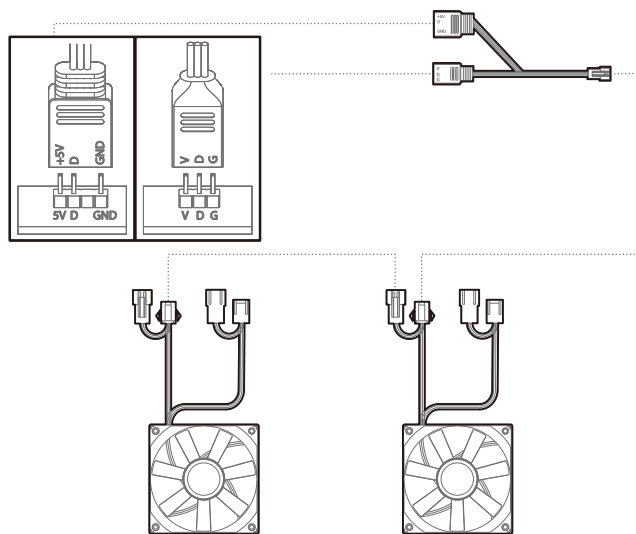

Motherboard RGB Synchronization