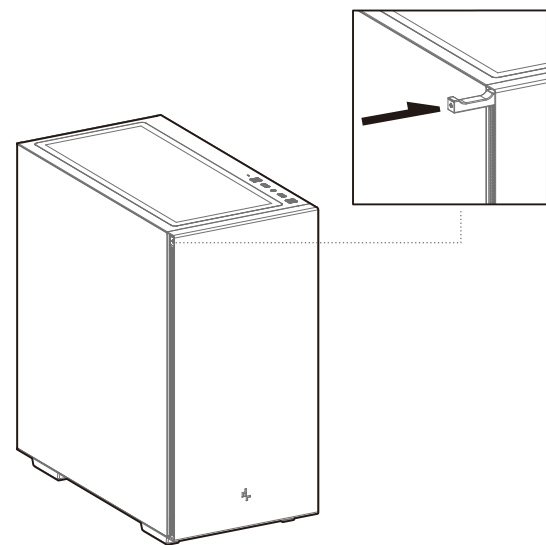

How to use Headphone Stand