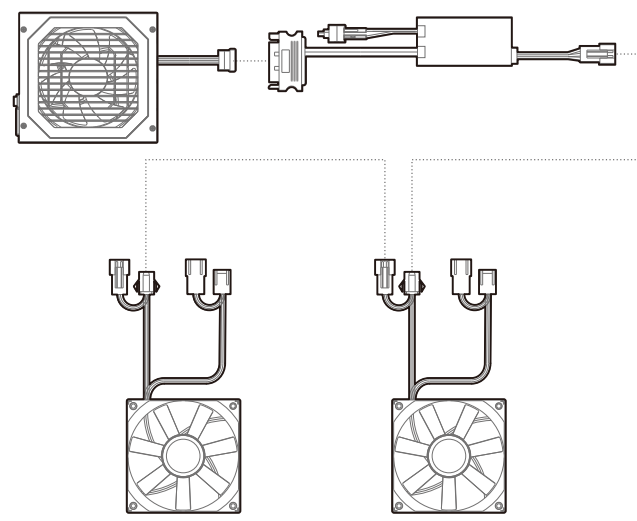

Manual RGB Wiring