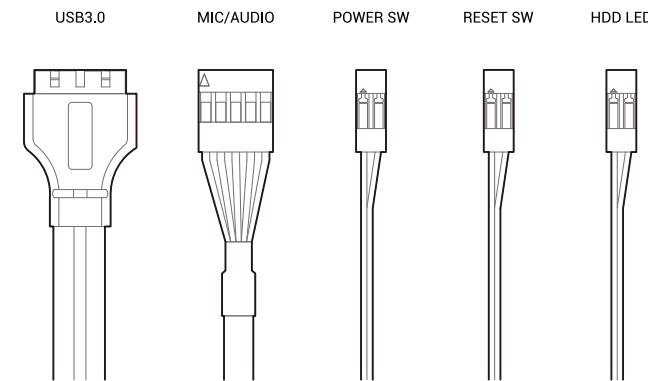

Installing the I/O Connectors

For reference only, please refer to the real product.