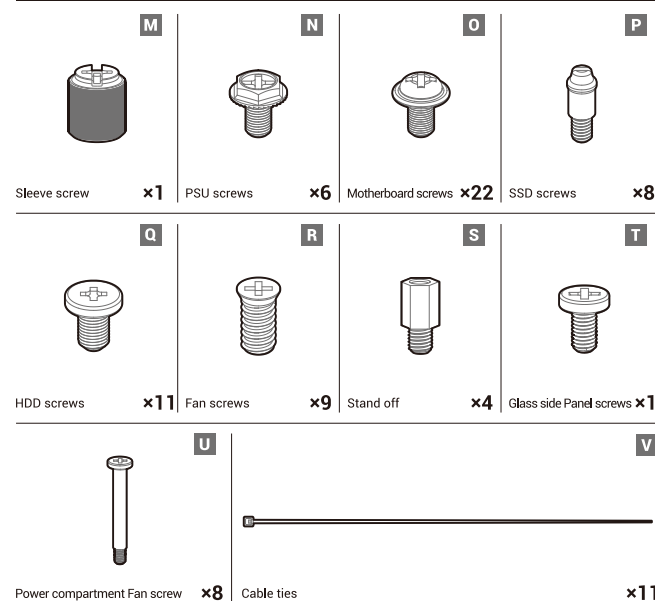

Accessory Kit Contents