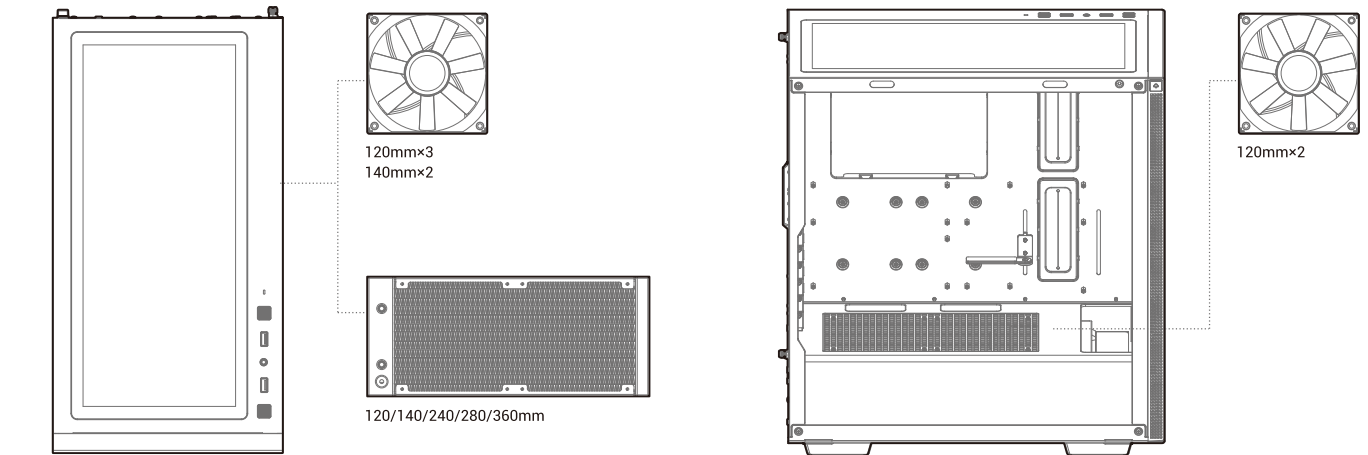

Specifications