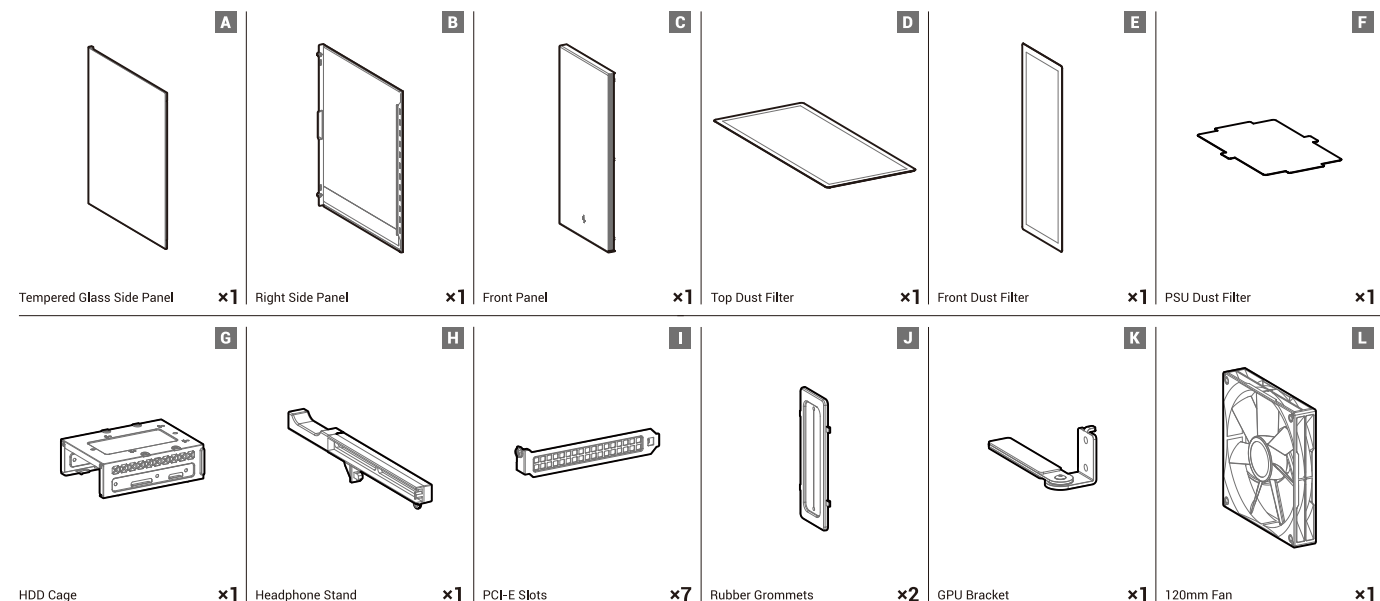

CH510 Series

Mid-Tower ATX Case

Case Features

Case Specifications

Accessory Kit Contents

Specifications

Specifications

How to use Headphone Stand

Removing the Tempered Glass Side Panel

Removing the Metal Side Panel

www.deepcool.com