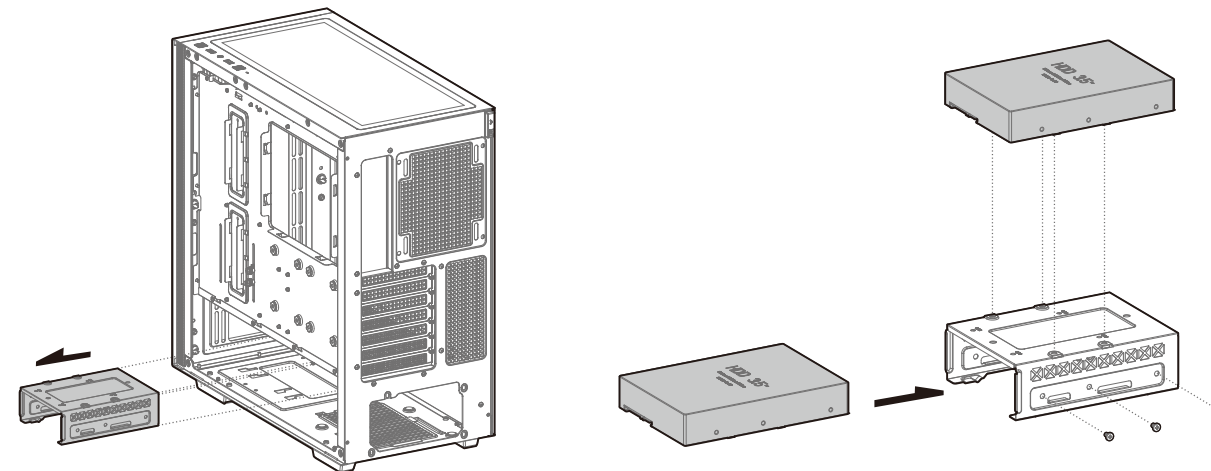

Installing HDDs