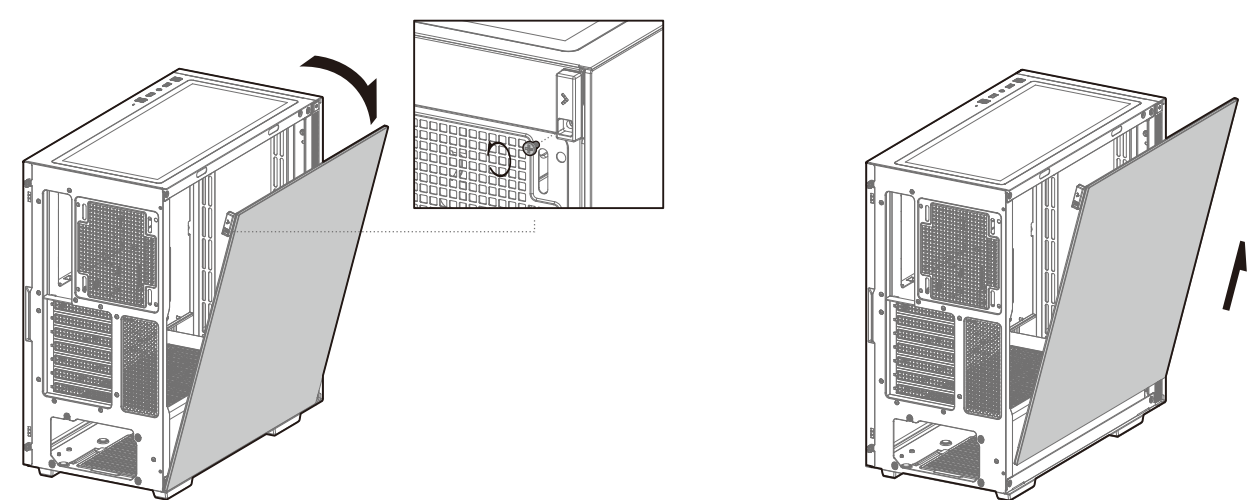

Removing the Tempered Glass Side Panel