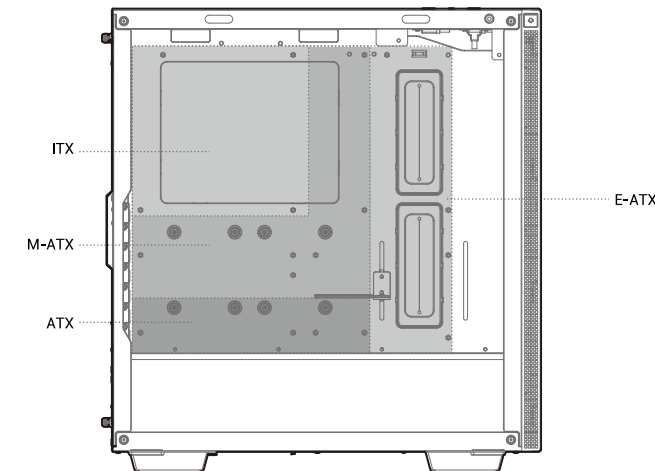

Installing the Motherboard