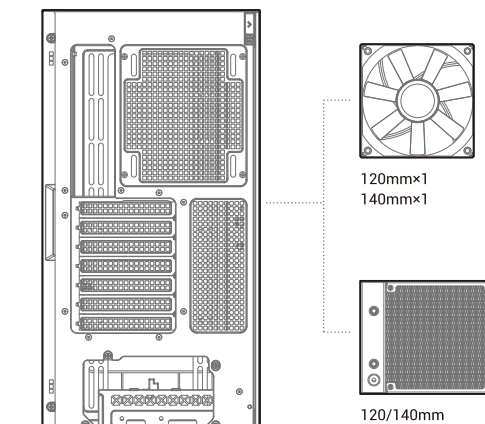

Specifications