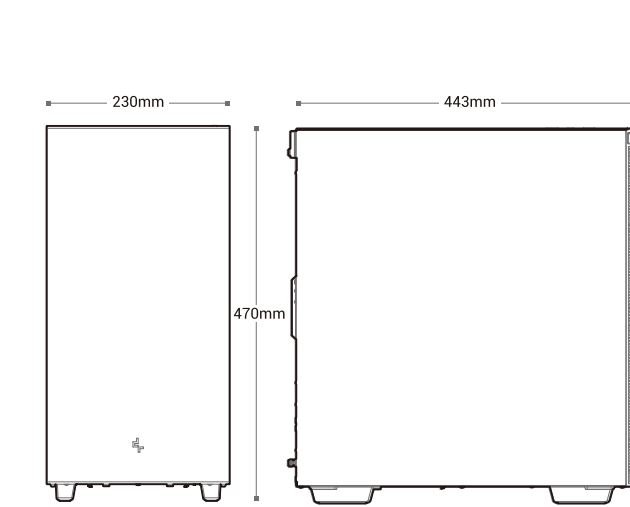

Specifications