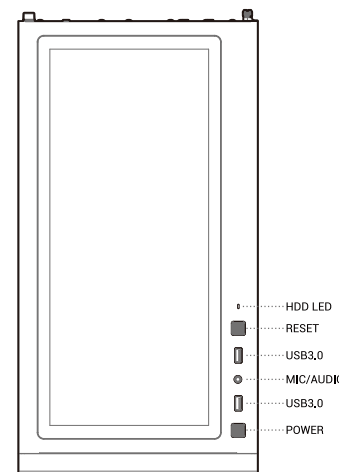

I/O Panel Introduction

For reference only, please refer to the real product.