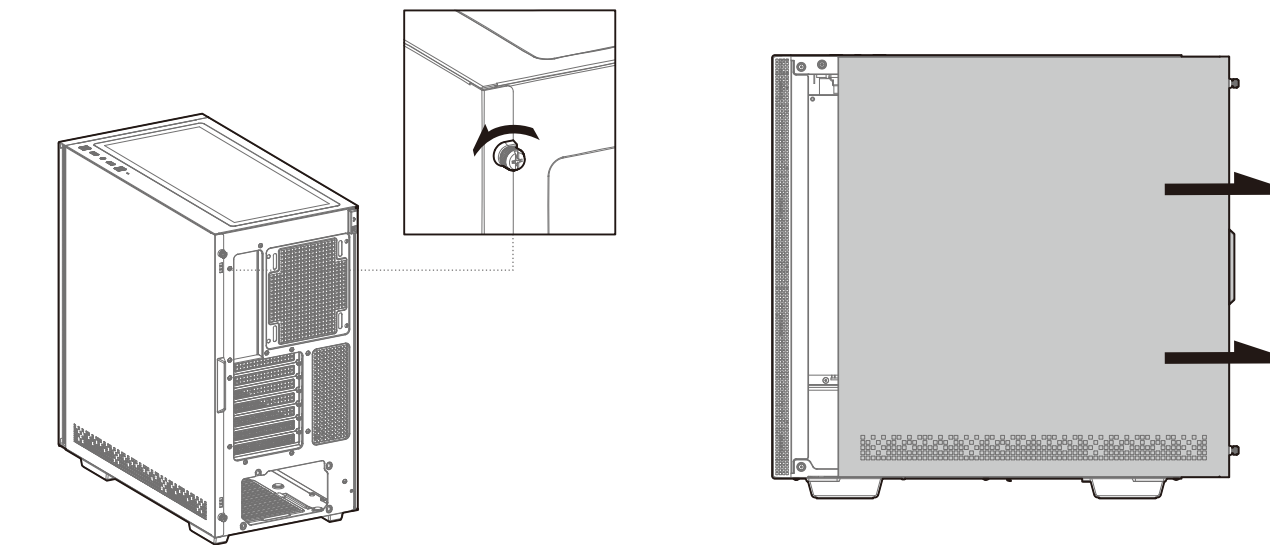

Removing the Metal Side Panel