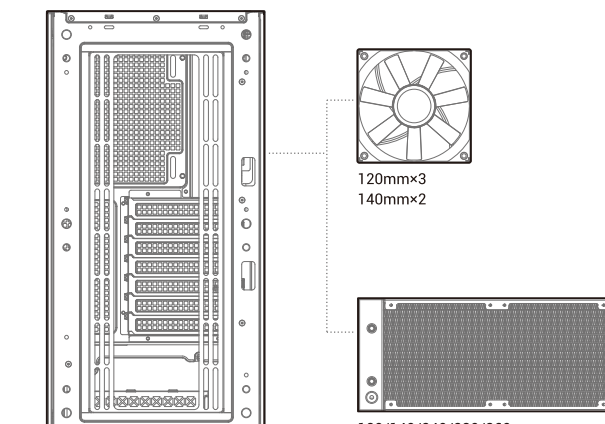

Specifications