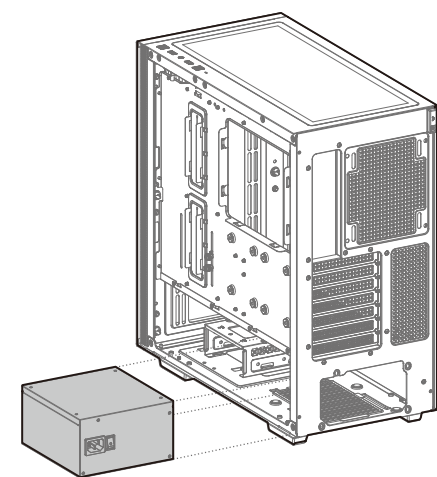

Installing the Power Supply