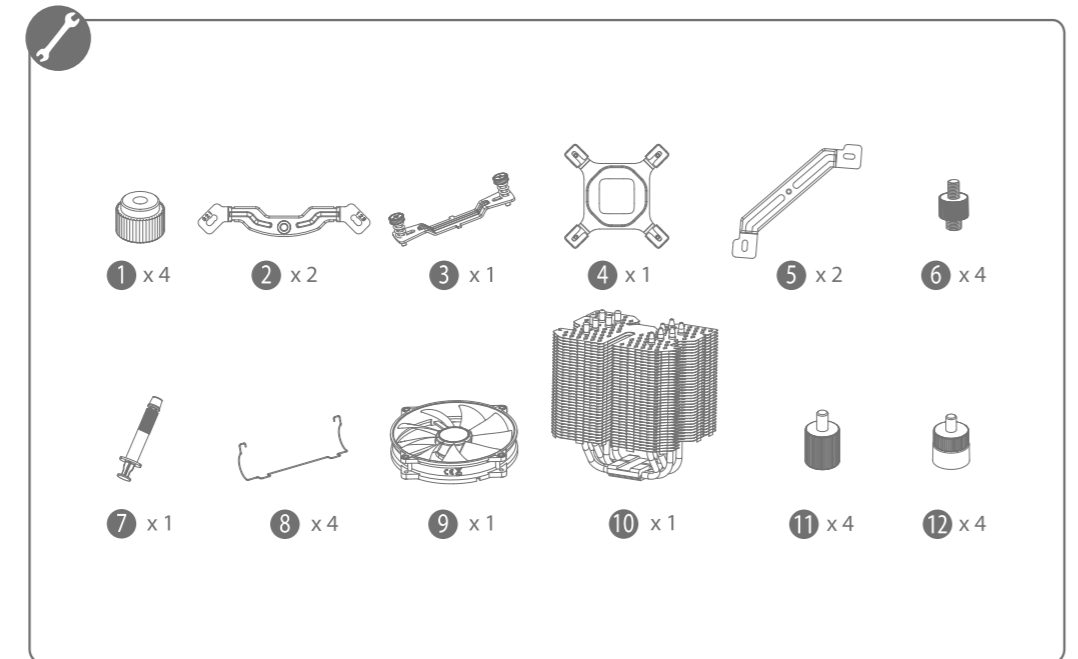

# LUCIFER V2

140mm Single Tower CPU Cooler

DEEPCOOL

[www.deepcool.com](http://www.deepcool.com)