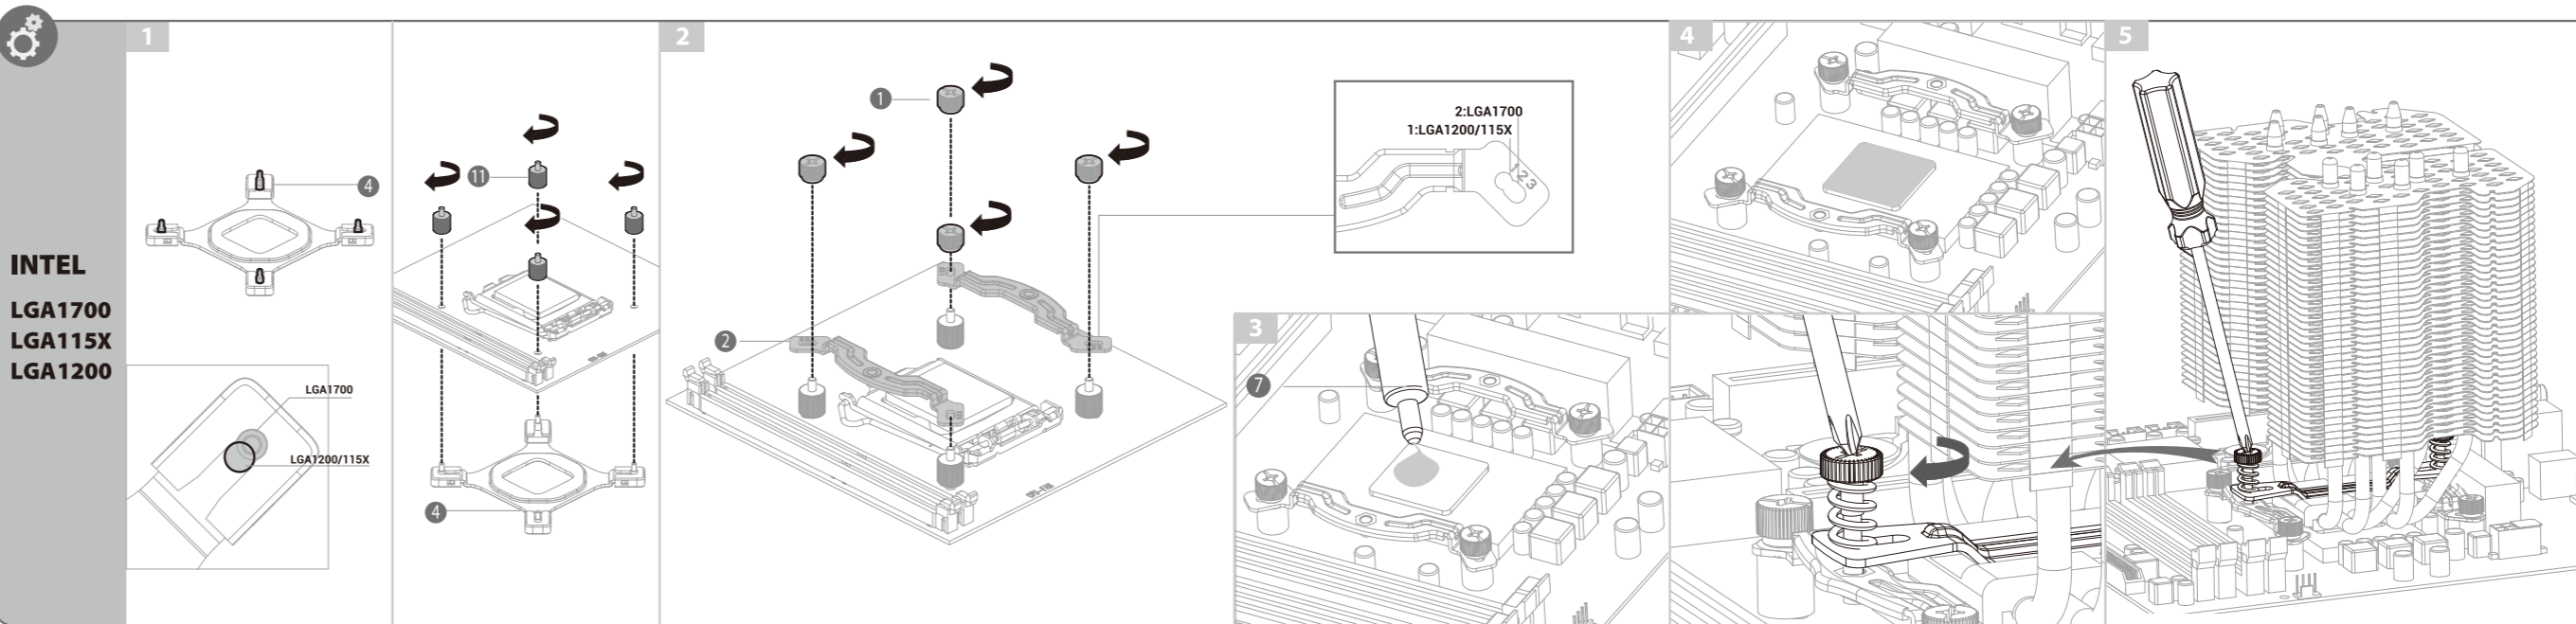

# LUCIFER V2

140mm Single Tower CPU Cooler

DEEPCOOL

[www.deepcool.com](http://www.deepcool.com)