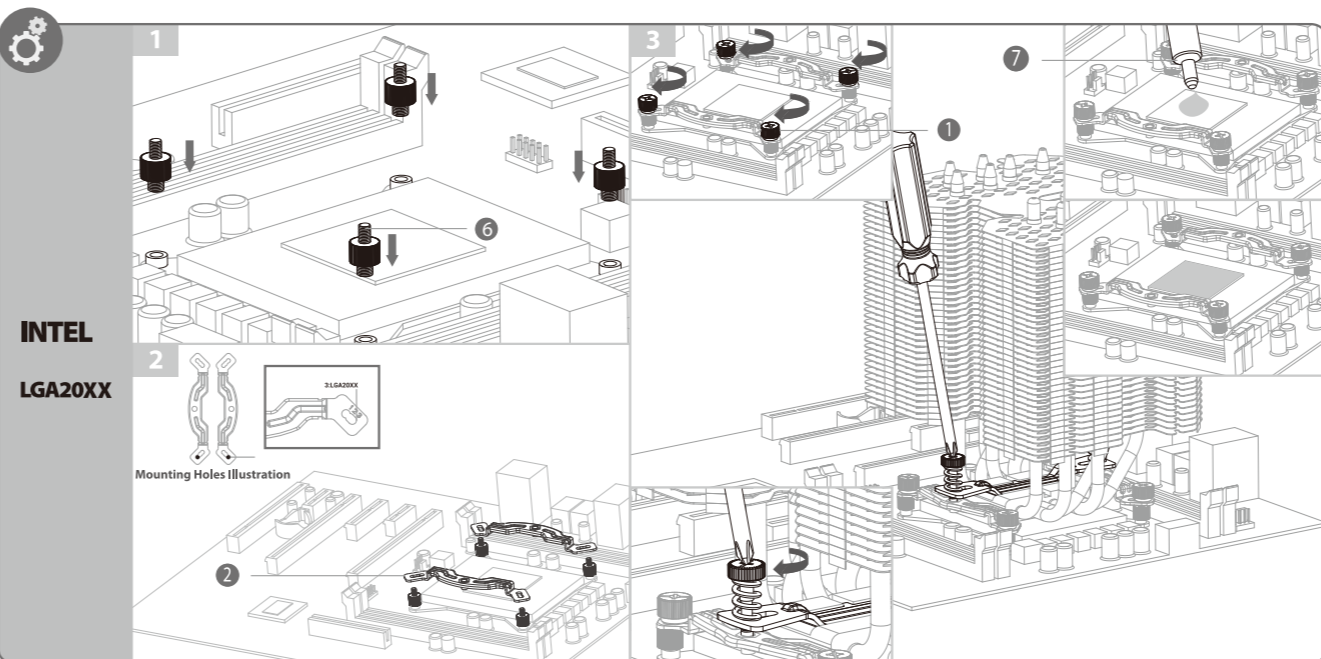

# LUCIFER V2

140mm Single Tower CPU Cooler

DEEPCOOL

[www.deepcool.com](http://www.deepcool.com)