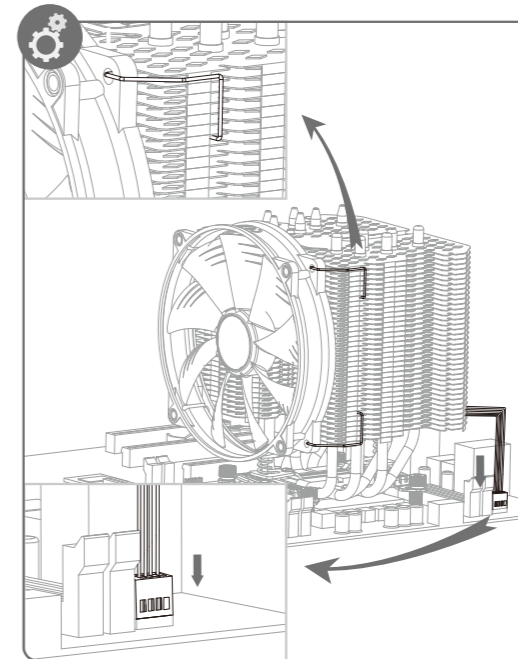

# LUCIFER V2

140mm Single Tower CPU Cooler

DEEPCOOL

[www.deepcool.com](http://www.deepcool.com)