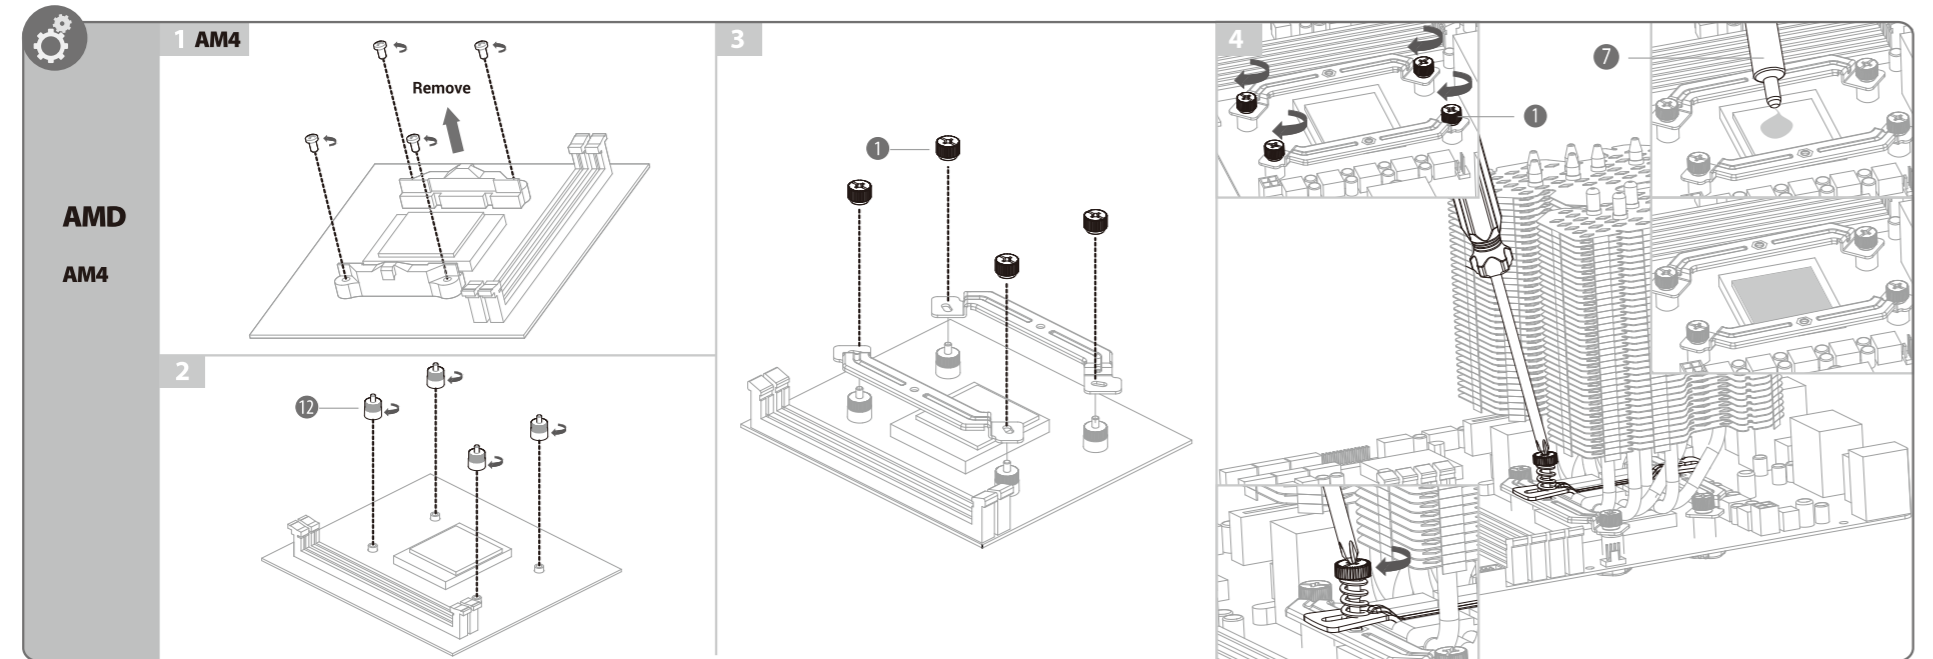

# LUCIFER V2

140mm Single Tower CPU Cooler

DEEPCOOL

[www.deepcool.com](http://www.deepcool.com)