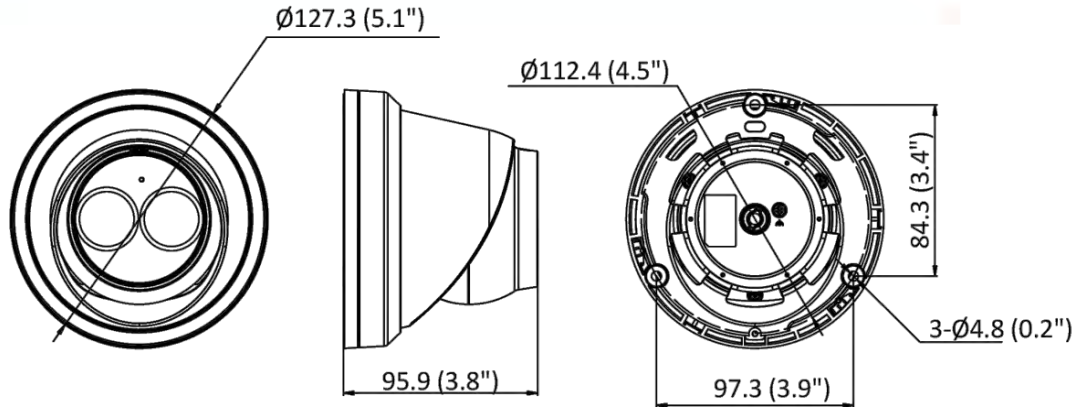

Unit: mm (inch)

▪ **Accessory**

▪ **Optional**

DS-1271ZJ-130-TRL Pendant Mount	DS-1276ZJ-SUS (Black) Corner Mount	DS-1281ZJ-M (Black) Inclined Ceiling Mount	DS-1275ZJ-SUS Vertical Pole Mount	DS-1271ZJ-130-TRL (Black) Pendant Mount
DS-1280ZJ-DM8 (Black) Junction Box	DS-1281ZJ-M Inclined ceiling mount	DS-1273ZJ-130B-TRL Wall mount	DS-1276ZJ-SUS Corner mount	DS-1275ZJ-SUS (Black) Vertical Pole Mount
DS-1273ZJ-130-TRL(Black) Wall Mount	DS-1280ZJ-DM8 Junction box	DS-1273ZJ-130-TRL Wall mount