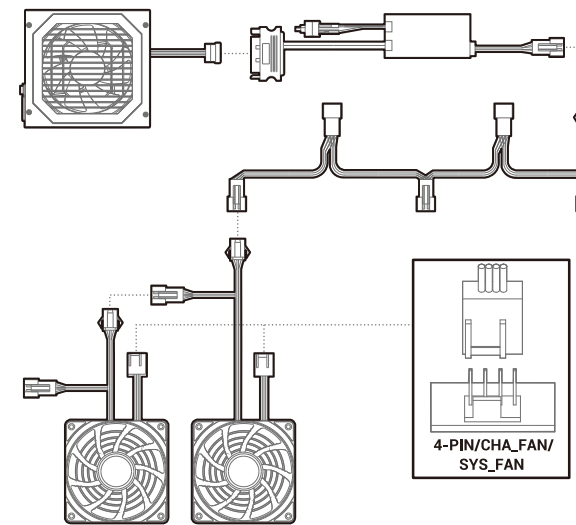

Manual RGB Wiring

For reference only, please refer to the real product.