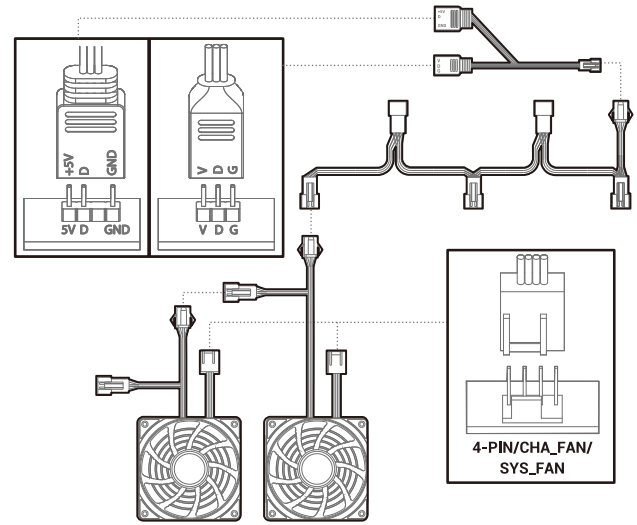

Motherboard RGB Synchronization

For reference only, please refer to the real product.