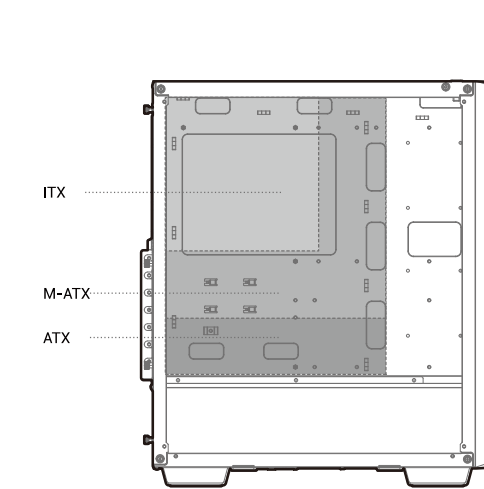

CC560 Series

Mid-Tower ATX Case

www.deepcool.com

Case Features

Case Specifications

Length: 416mm Maximum GPU length: 370mm Radiator compatibility: Front: 120/140/240/280/360mm Fan locations: Front: 3x120/2x140mm
 Width: 210mm Maximum PSU length: 170mm Rear: 120mm
 Height: 477mm Maximum CPU cooler height: 163mm Top: 120/240mm Rear: 1x120mm

Accessory Kit Contents

Specifications

Removing the Tempered Glass Side Panel

Removing the Metal Side Panel

Removing the Front Panel

Installing the Motherboard

Installing the GPU

Installing HDDs

Installing SSDs

Installing the Power Supply

Installing the Front I/O Connectors

I/O Panel Introduction

For reference only, please refer to the real product.

Manual RGB Wiring

For reference only, please refer to the real product.