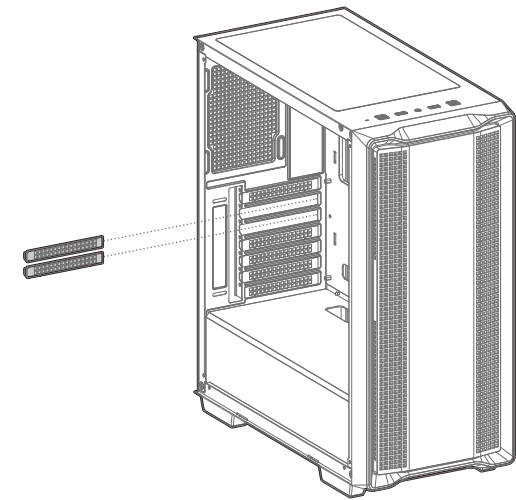

Installing HDDs