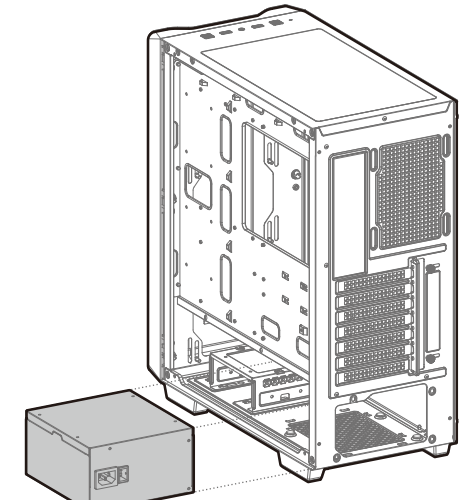

Installing the Power Supply