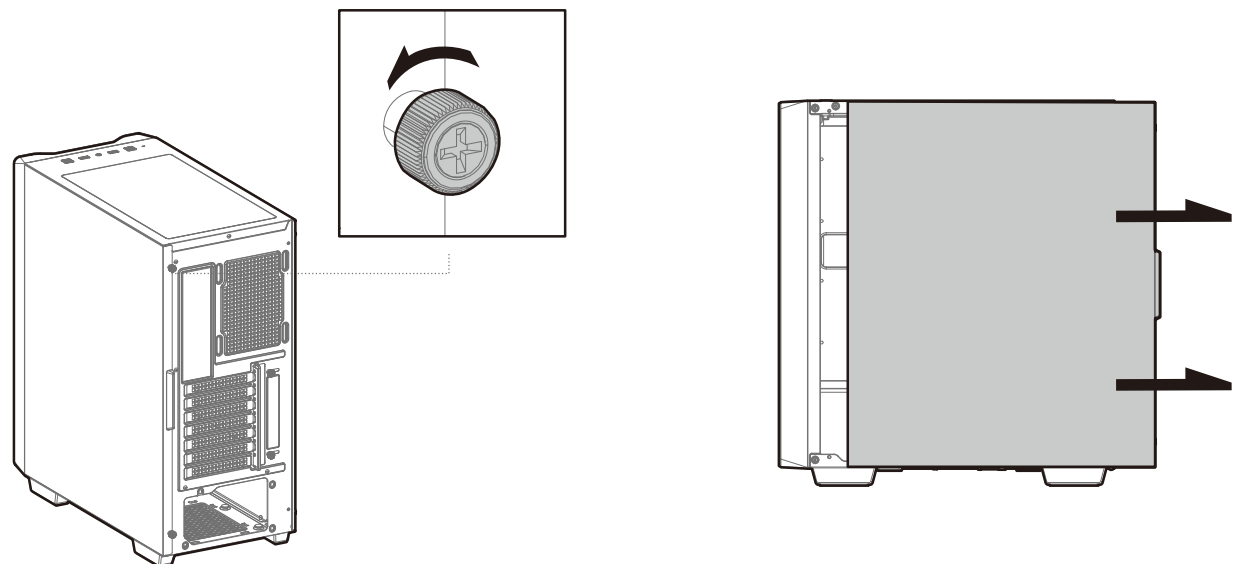

CC560 Series

Mid-Tower ATX Case

www.deepcool.com

Case Features

Case Specifications

Length: 416mm Maximum GPU length: 370mm Radiator compatibility: Front: 120/140/240/280/360mm Fan locations: Front: 3x120/2x140mm
 Width: 210mm Maximum PSU length: 170mm Rear: 120mm
 Height: 477mm Maximum CPU cooler height: 163mm Top: 120/240mm Rear: 1x120mm

Accessory Kit Contents

Specifications

Removing the Tempered Glass Side Panel

Removing the Metal Side Panel

Removing the Front Panel

Installing the Motherboard

Installing the GPU

Installing HDDs

Installing SSDs

Installing the Power Supply

Installing the Front I/O Connectors

I/O Panel Introduction

For reference only, please refer to the real product.

Manual RGB Wiring

For reference only, please refer to the real product.