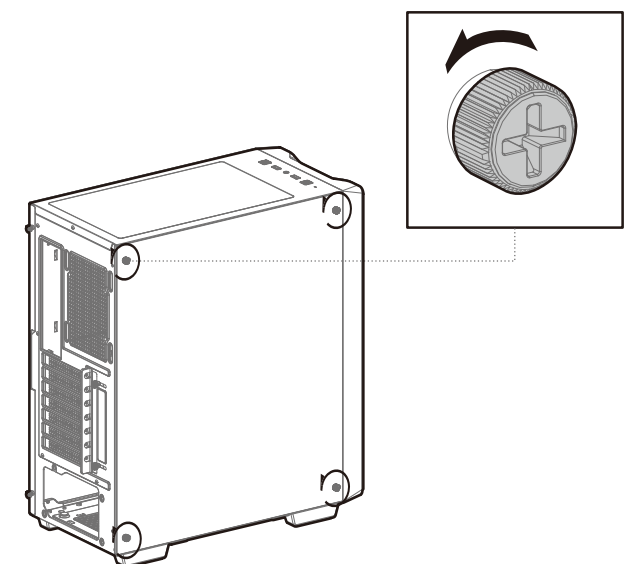

CC560 Series

Mid-Tower ATX Case

www.deepcool.com

Case Features

Case Specifications

Length: 416mm Maximum GPU length: 370mm Radiator compatibility: Front: 120/140/240/280/360mm Fan locations: Front: 3x120/2x140mm
 Width: 210mm Maximum PSU length: 170mm Rear: 120mm
 Height: 477mm Maximum CPU cooler height: 163mm Top: 120/240mm Rear: 1x120mm

Accessory Kit Contents

Specifications

Removing the Tempered Glass Side Panel

Removing the Metal Side Panel

Removing the Front Panel

Installing the Motherboard

Installing the GPU

Installing HDDs

Installing SSDs

Installing the Power Supply

Installing the Front I/O Connectors

I/O Panel Introduction

For reference only, please refer to the real product.

Manual RGB Wiring

For reference only, please refer to the real product.