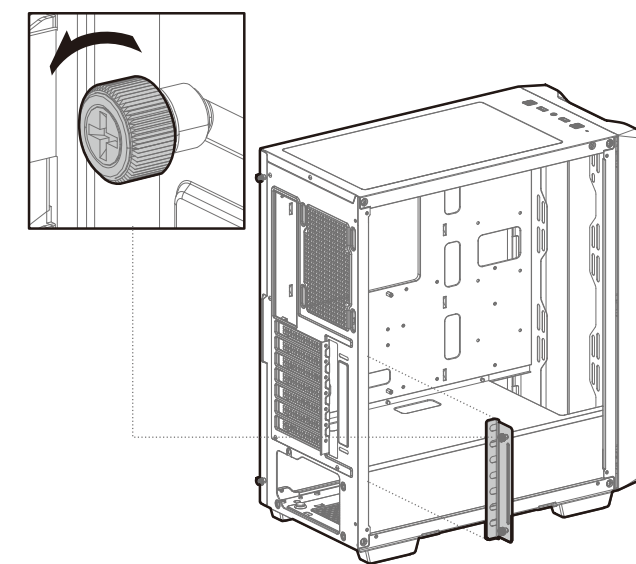

CC560 Series

Mid-Tower ATX Case

www.deepcool.com

Case Features

Case Specifications

Length: 416mm Maximum GPU length: 370mm Radiator compatibility: Front: 120/140/240/280/360mm Fan locations: Front: 3x120/2x140mm
 Width: 210mm Maximum PSU length: 170mm Rear: 120mm
 Height: 477mm Maximum CPU cooler height: 163mm Top: 120/240mm Rear: 1x120mm

Accessory Kit Contents

Specifications

Removing the Tempered Glass Side Panel

Removing the Metal Side Panel

Removing the Front Panel

Installing the Motherboard

Installing the GPU

Installing HDDs

Installing SSDs

Installing the Power Supply

Installing the Front I/O Connectors

I/O Panel Introduction

For reference only, please refer to the real product.

Manual RGB Wiring

For reference only, please refer to the real product.