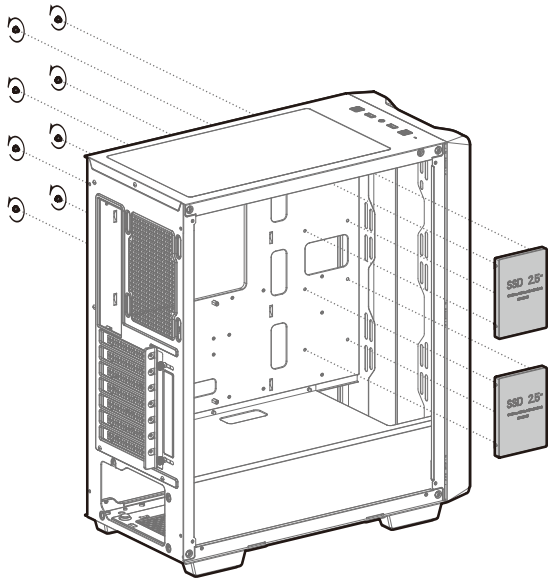

Installing SSDs