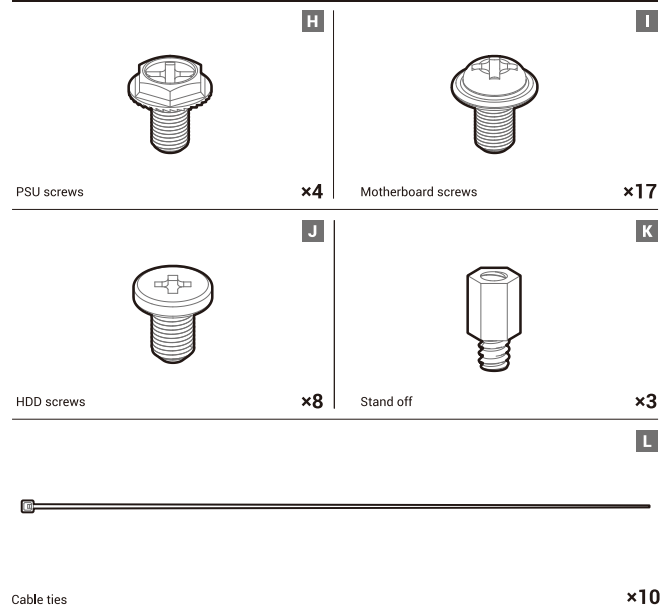

CC560 Series

Mid-Tower ATX Case

www.deepcool.com

Case Features

Case Specifications

Length: 416mm Maximum GPU length: 370mm Radiator compatibility: Front: 120/140/240/280/360mm Fan locations: Front: 3x120/2x140mm
 Width: 210mm Maximum PSU length: 170mm Rear: 120mm
 Height: 477mm Maximum CPU cooler height: 163mm Top: 120/240mm Rear: 1x120mm

Accessory Kit Contents

Specifications

Removing the Tempered Glass Side Panel

Removing the Metal Side Panel

Removing the Front Panel

Installing the Motherboard

Installing the GPU

Installing HDDs