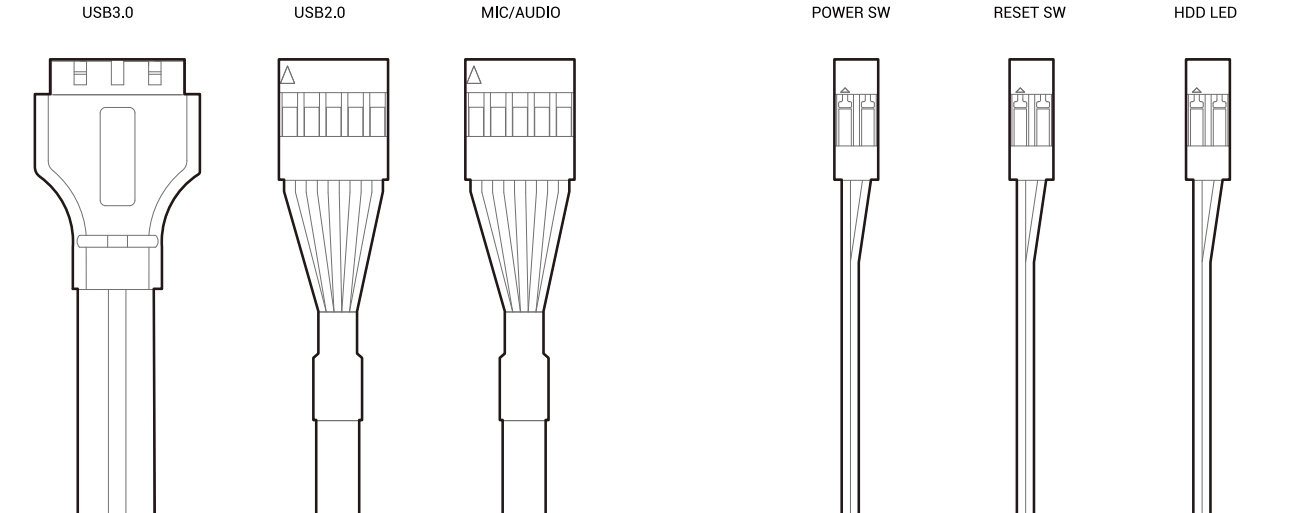

Installing the Front I/O Connectors