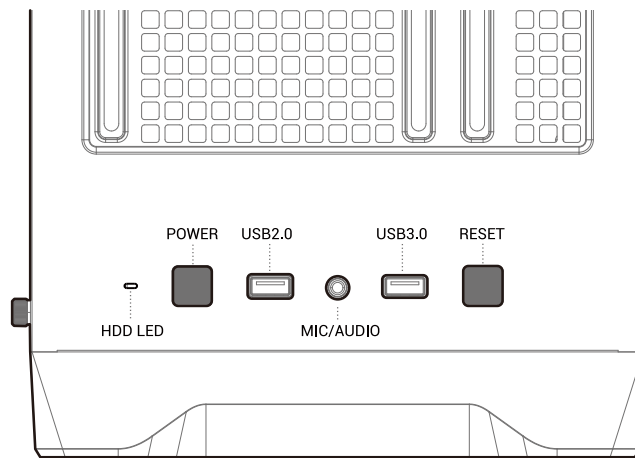

I/O Panel Introduction

For reference only, please refer to the real product.