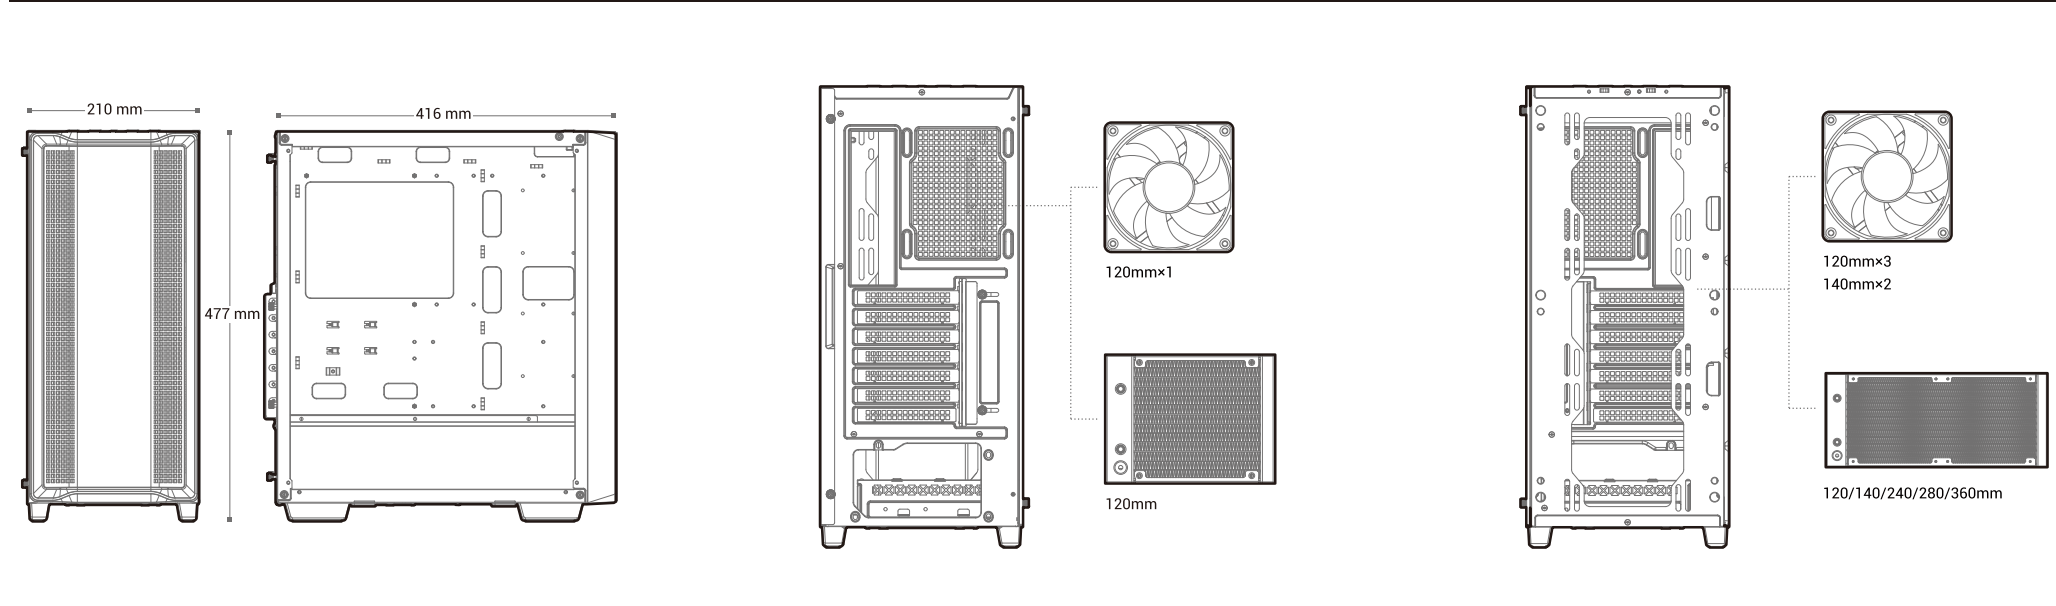

CC560 Series

Mid-Tower ATX Case

www.deepcool.com

Case Features

Case Specifications

Length: 416mm Maximum GPU length: 370mm Radiator compatibility: Front: 120/140/240/280/360mm Fan locations: Front: 3x120/2x140mm
 Width: 210mm Maximum PSU length: 170mm Rear: 120mm
 Height: 477mm Maximum CPU cooler height: 163mm Top: 120/240mm Rear: 1x120mm

Accessory Kit Contents

Specifications

Removing the Tempered Glass Side Panel

Removing the Metal Side Panel

Removing the Front Panel

Installing the Motherboard

Installing the GPU

Installing HDDs

Installing SSDs

Installing the Power Supply

Installing the Front I/O Connectors

I/O Panel Introduction

For reference only, please refer to the real product.

Manual RGB Wiring

For reference only, please refer to the real product.