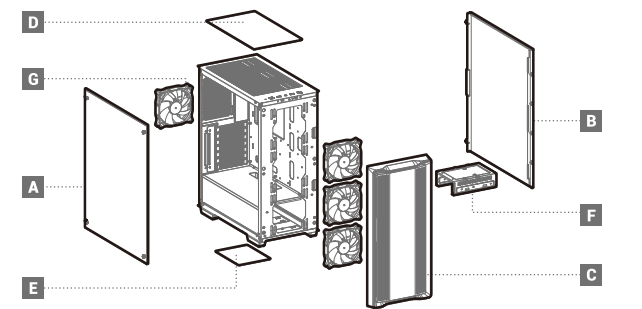

CC560 Series

Mid-Tower ATX Case

www.deepcool.com

Case Features

Case Specifications

Length: 416mm Maximum GPU length: 370mm Radiator compatibility: Front: 120/140/240/280/360mm Fan locations: Front: 3x120/2x140mm
 Width: 210mm Maximum PSU length: 170mm Rear: 120mm
 Height: 477mm Maximum CPU cooler height: 163mm Top: 120/240mm Rear: 1x120mm

Accessory Kit Contents

Specifications

Removing the Tempered Glass Side Panel

Removing the Metal Side Panel

Removing the Front Panel

Installing the Motherboard

Installing the GPU

Installing HDDs

Installing SSDs

Installing the Power Supply

Installing the Front I/O Connectors

I/O Panel Introduction

For reference only, please refer to the real product.

Manual RGB Wiring

For reference only, please refer to the real product.