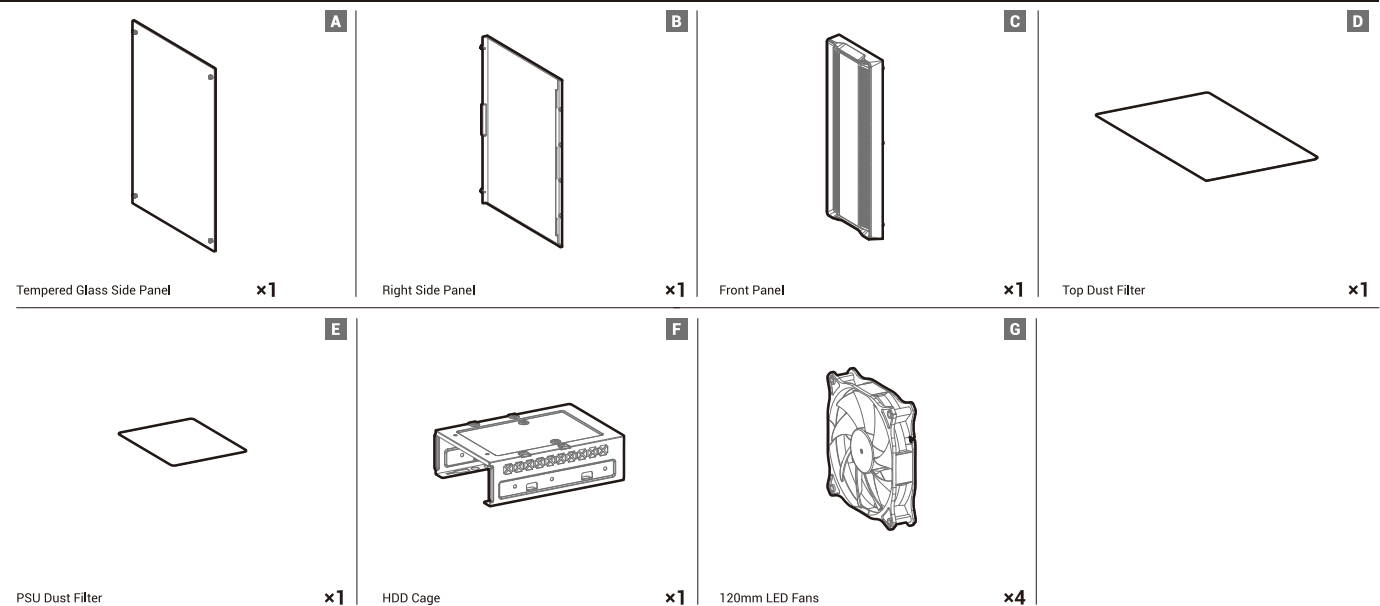

CC560 Series

Mid-Tower ATX Case

www.deepcool.com

Case Features

Case Specifications

Length: 416mm Maximum GPU length: 370mm Radiator compatibility: Front: 120/140/240/280/360mm Fan locations: Front: 3x120/2x140mm
 Width: 210mm Maximum PSU length: 170mm Rear: 120mm
 Height: 477mm Maximum CPU cooler height: 163mm Top: 120/240mm Rear: 1x120mm

Accessory Kit Contents

Specifications

Removing the Tempered Glass Side Panel

Removing the Metal Side Panel

Removing the Front Panel

Installing the Motherboard

Installing the GPU

Installing HDDs