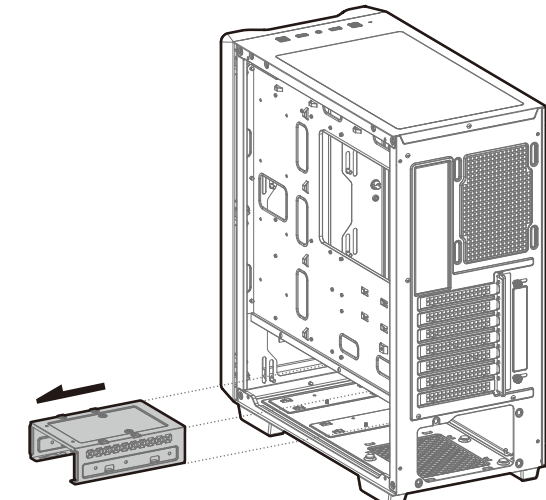

Installing HDDs