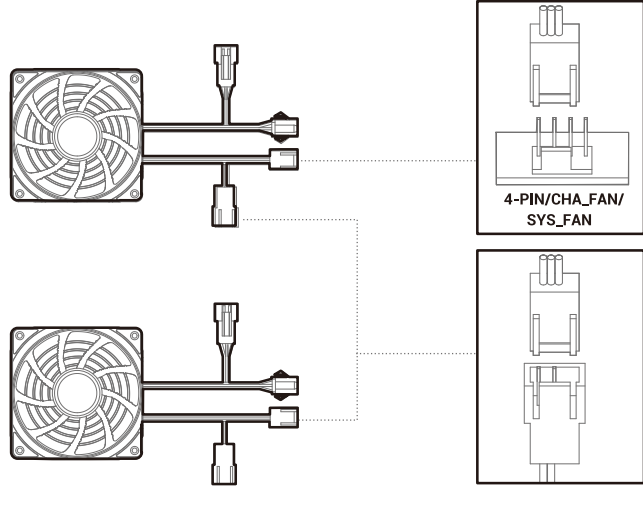

Fan Power Line Wiring

For reference only, please refer to the real product.

DeepCool USA Inc.
11650 Mission Park Drive Suite 108, Rancho Cucamonga, CA 91730

- EN For more information, please check our website at: www.deepcool.com
- DE Für weitere Informationen besuchen Sie bitte unsere Website unter: www.deepcool.com
- FR Pour plus d'informations, merci de visiter notre site internet: www.deepcool.com
- ES Para más información, por favor, visite nuestra página en: www.deepcool.com
- IT Per ulteriori informazioni, visitate il nostro sito web: www.deepcool.com
- PT Para mais informação, visita o nosso website em: www.deepcool.com
- CS Další informace najdete na našich webových stránkách: www.deepcool.com
- SV För mer information, gå till vår hemsida på: www.deepcool.com
- PL Więcej informacji można znaleźć na naszej stronie internetowej: www.deepcool.com
- TR Daha fazla bilgi için, lütfen websitemizi ziyaret ediniz: www.deepcool.com
- RU Больше информации на сайте: www.deepcool.com
- UK Щоб отримати додаткову інформацію, перегляньте наш веб-сайт: www.deepcool.com
- KK Көбірек ақпарат алу үшін біздің вебсайтымызға кіріңіз: www.deepcool.com
- JA 詳細については、以下URL先の公式WEBサイトをご確認ください: www.deepcool.com
- KO 자세한 내용은 www.deepcool.com 에서 확인하실 수 있습니다
- AR للمزيد من المعلومات، يرجى زيارة موقعنا على: www.deepcool.com
- TH အသေးစိတ်အချက်အလက်များအတွက် www.deepcool.com ကိုစစ်ဆေးပါ။
- V1 Để biết thêm chi tiết, vui lòng kiểm tra tại website: www.deepcool.com
- ZH 如需更多信息，請瀏覽網站: www.deepcool.com
- ZH 如需更多信息，請瀏覽網站: www.deepcool.com