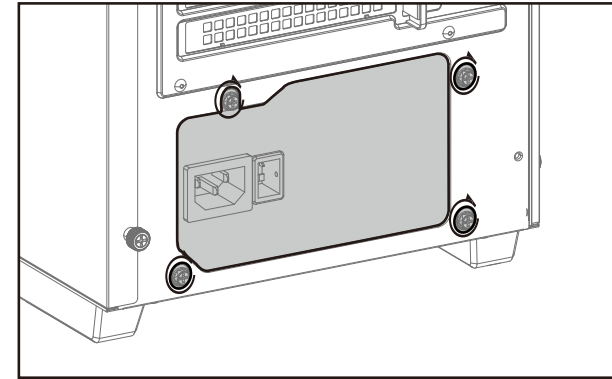

Installing the Power Supply