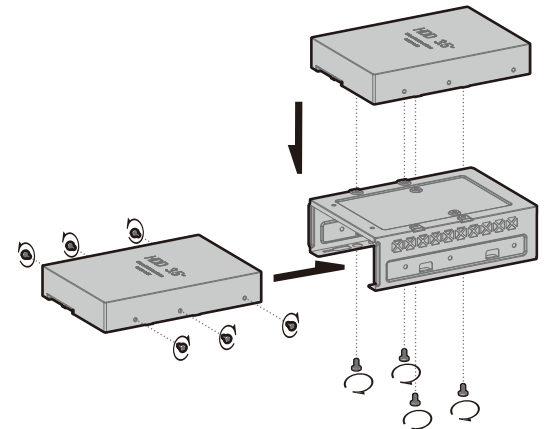

Installing HDDs