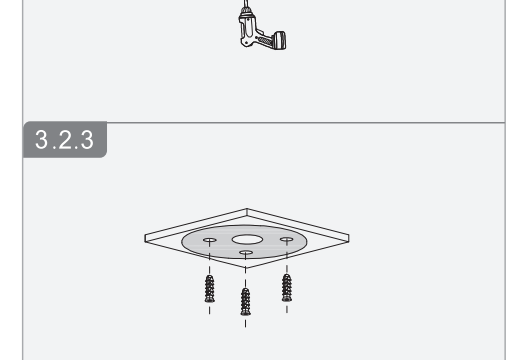

# Dome Network Camera

Installation Guide

V1.0.0