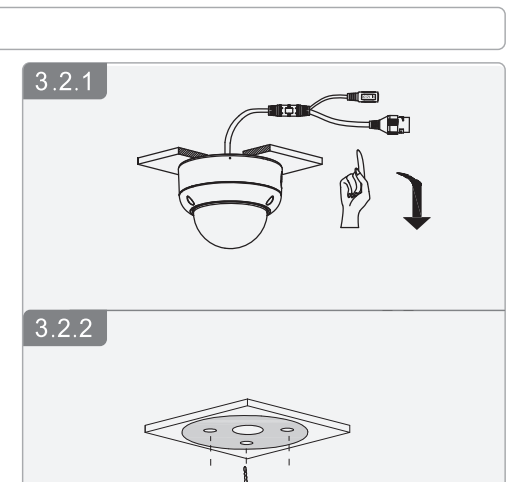

# Dome Network Camera

Installation Guide

V1.0.0