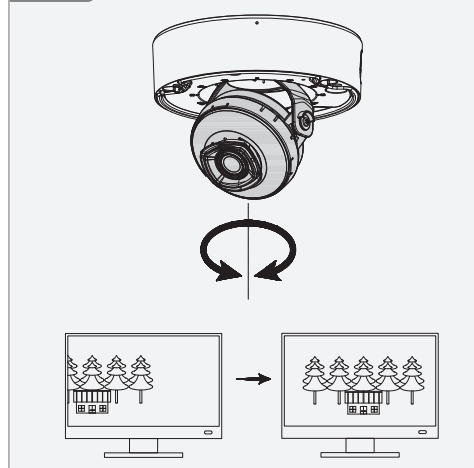

A Optional

B

4.1

4.2

4.3

5