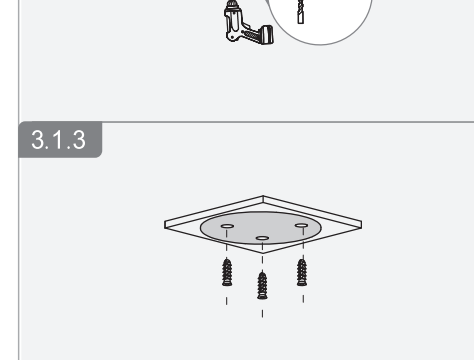

# Dome Network Camera

Installation Guide

V1.0.0