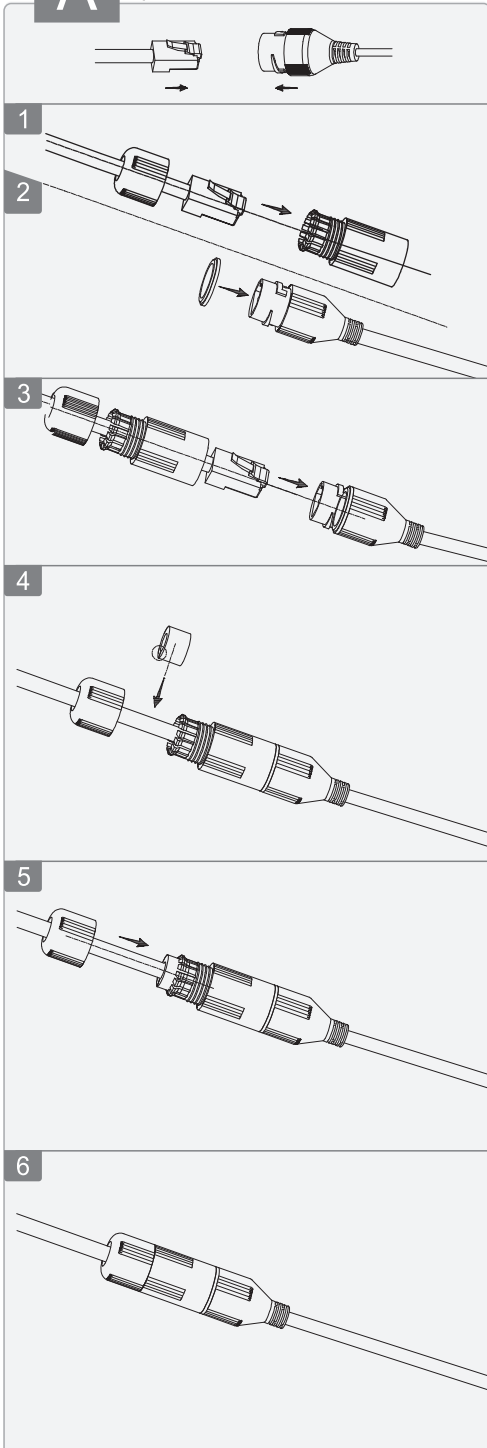

A Optional

B

4.1

4.2

4.3

5