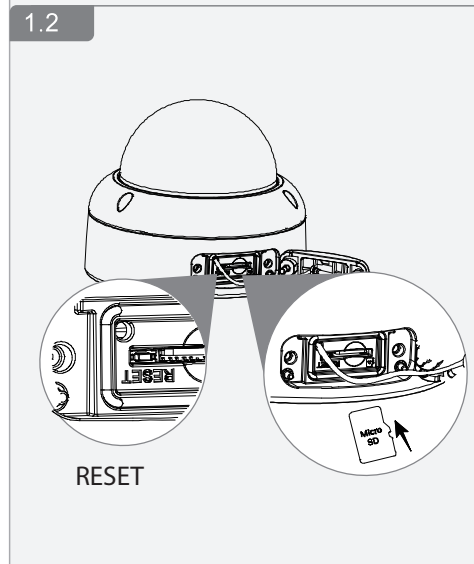

# Dome Network Camera

Installation Guide

V1.0.0