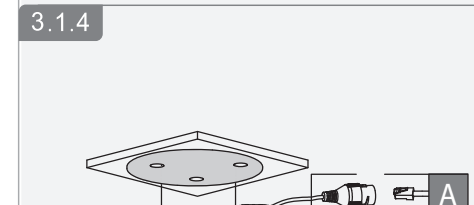

# Dome Network Camera

Installation Guide

V1.0.0