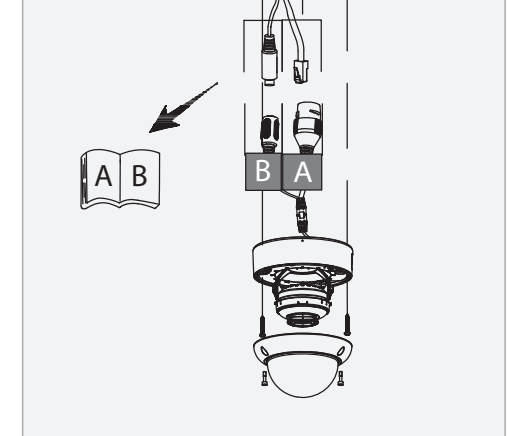

# Dome Network Camera

Installation Guide

V1.0.0