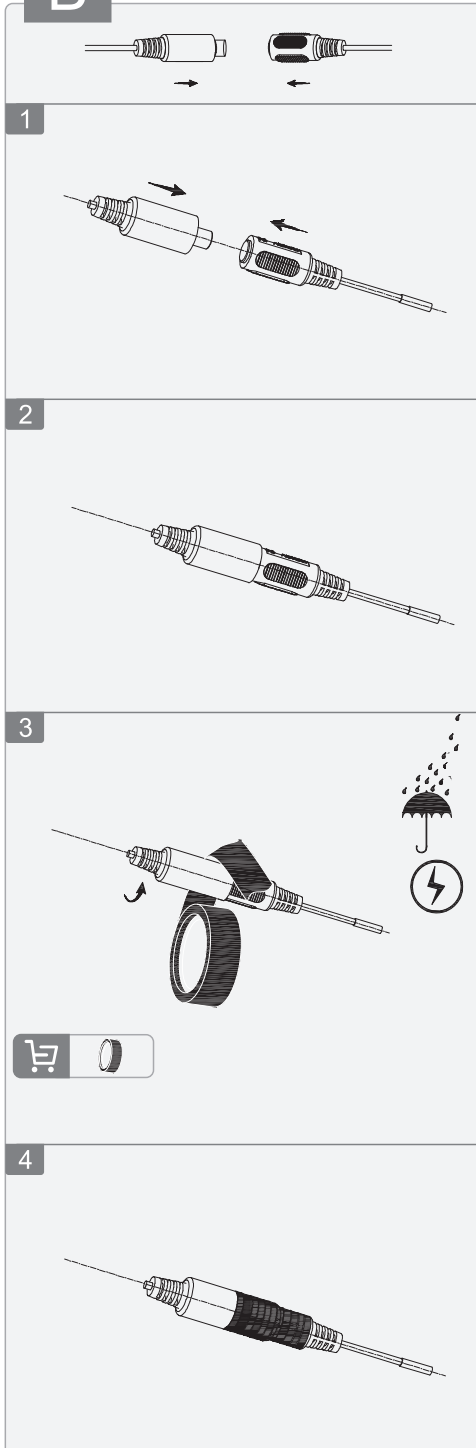

A Optional

B

4.1

4.2

4.3

5