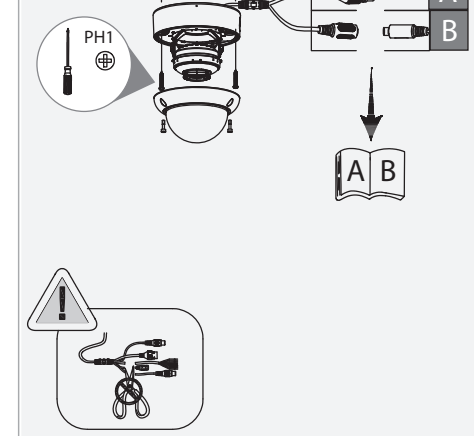

# Dome Network Camera

Installation Guide

V1.0.0