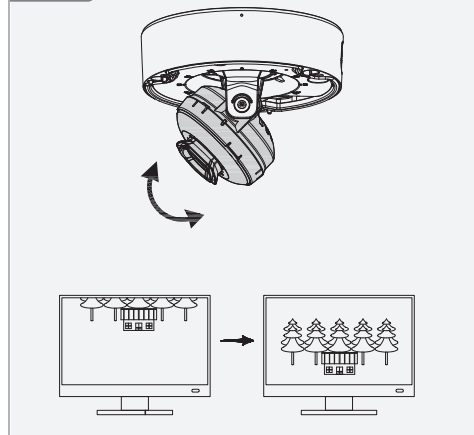

A Optional

B

4.1

4.2

4.3

5