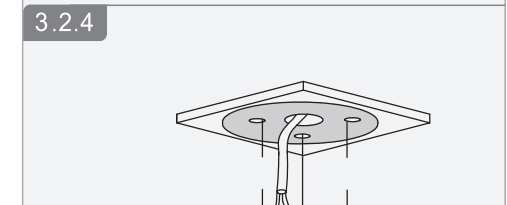

# Dome Network Camera

Installation Guide

V1.0.0