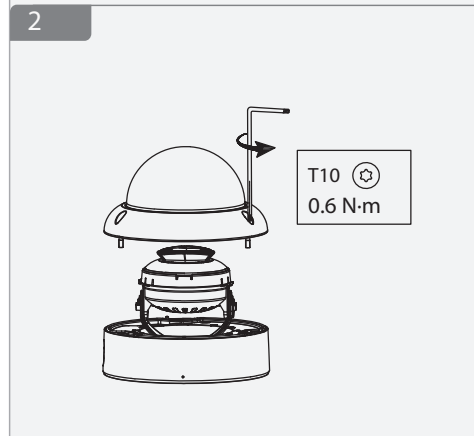

# Dome Network Camera

Installation Guide

V1.0.0