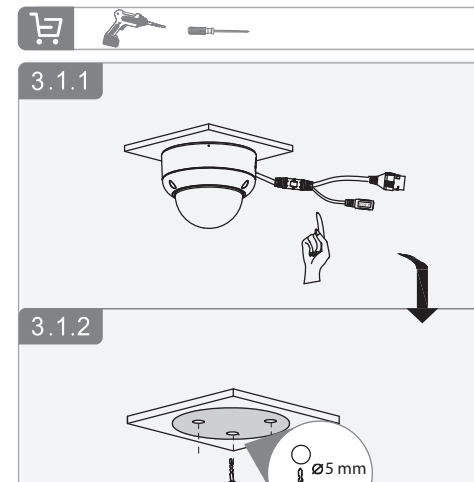

# Dome Network Camera

Installation Guide

V1.0.0