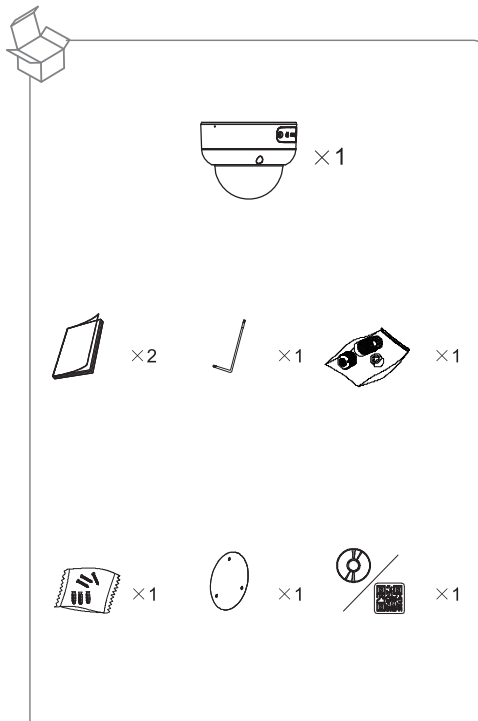

# Dome Network Camera

Installation Guide

V1.0.0