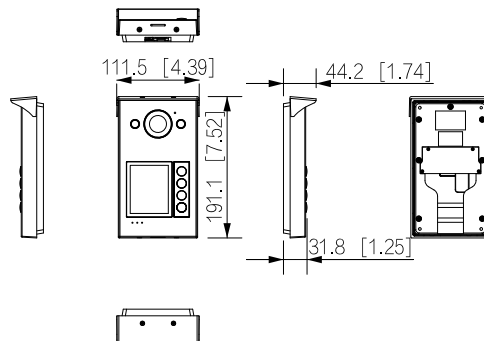

Function	
Communication Mode	Full digital
Unlock Mode	Card; app; indoor monitor
Card Type	IC card
Auto Snapshot	Yes (SD card is inserted in the indoor monitor or door station)
Leave Videos	Yes (SD card inserted in VTH/VTO is needed)
Web Configuration	Yes
Storage	Micro SD card (max. 256 GB)

Performance	
Card Reading Distance	0 cm–3.5 cm (0"–1.38")
Issue Card Locally	Yes
Casing	Alluminum alloy

Capacity	
Card Capacity	3000
Port	
RS-485	1
Alarm Input	1
Alarm Output	1
Power Output	1
Exit Button	1
Door Status Detection	1
Lock Control	1
Network Port	1 × RJ-45/two-wire port, 10/100 Mbps self-adaptive
Alarm	
Tamper Alarm	Yes
General	
Appearance color	Grey
Power Supply	48 VDC, 1 A Standard PoE Dahua two-wire switch (max. power supply distance is 50 m/164.04 ft)
Power Adapter	Optional
Installation	Surface Mount
Certifications	CE; FCC
Accessory	Included: Alarm power ribbon cable, rain cover
Product Dimensions	188.1 mm × 107.2 mm × 30 mm (7.41" × 4.22" × 1.18")
Protection	IP65 IK08
Operating Temperature	-40 °C to +60 °C (-40 °F to +140 °F)
Operating Humidity	10%–90% (RH), non-condensing
Operating Altitude	0 m–3,000 m (0 ft–9,842.51 ft)
Power Consumption	≤ 4 W (standby), ≤ 8 W (working)
Gross Weight	0.78 kg (1.72 lb)
Net Weight	0.57 kg (1.26 lb)

Dimensions (mm[inch])

Application