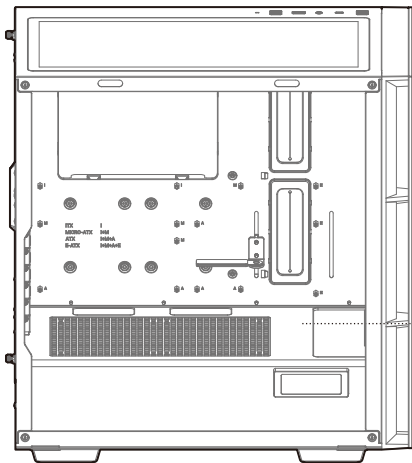

Glass side Panel screws

**x1****R**

Power compartment Fan screw

**x8****S**

Cable ties

**x11**

# Specifications

120mm×1  
140mm×1

120/140mm

120mm×3  
140mm×3

120/140/240/280/360mm

120mm×3  
140mm×2

120/140/240/280/360mm

120mm×2