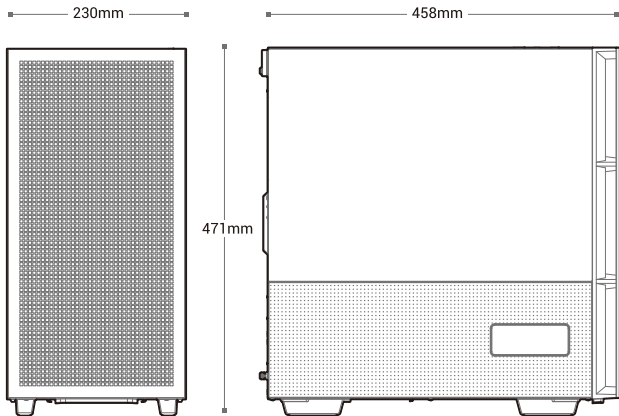

## Case Specifications

Length:458mm    Maximum GPU length:380mm  
Width:230mm    Maximum PSU length:170mm  
Height:471mm    Maximum CPU Cooler length:175mm

Radiator compatibility:  
Front: 120/140/240/280/360mm  
Top: 120/140/240/280/360mm  
Rear: 120/140mm

Glass side Panel screws

**x1****R**

Power compartment Fan screw

**x8****S**

Cable ties

**x11**

# Specifications

120mm×1  
140mm×1

120/140mm

120mm×3  
140mm×3

120/140/240/280/360mm

120mm×3  
140mm×2

120/140/240/280/360mm

120mm×2