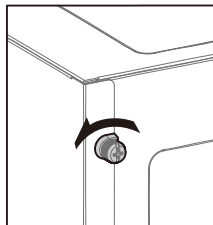

Removing the Metal Side Panel