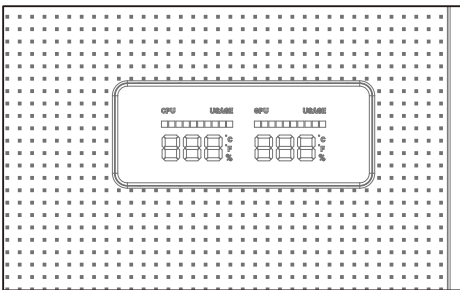

## Fan Power Line Wiring

For reference only, please refer to the real product.

USB2.0

go visit our website to download the software and learn about the instruction.

DeepCool USA Inc.  
11650 Mission Park Drive Suite 108., Rancho Cucamonga, CA 91730  
Beijing DeepCool Industries Co., Ltd.  
Building 10, No. 9 Dijin Road, Haidian District, Beijing 100095, China