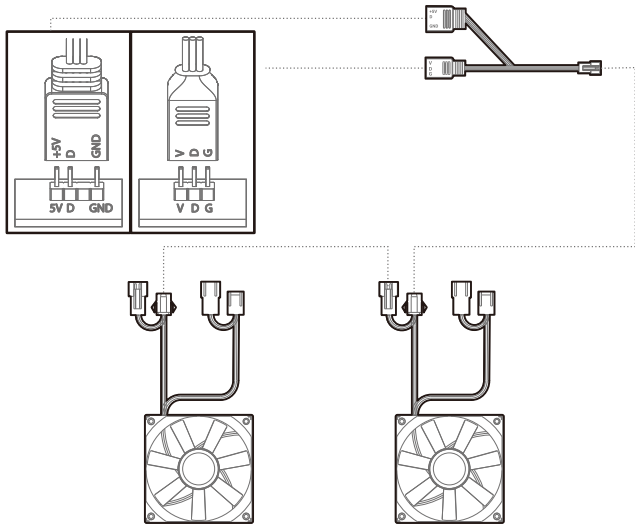

Motherboard RGB Synchronization

For reference only, please refer to the real product.