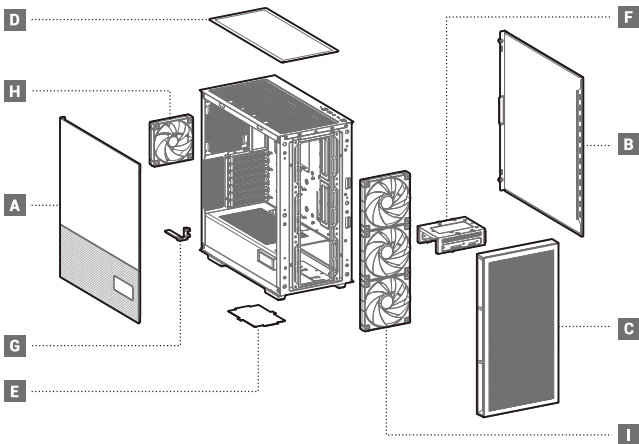

CH560 DIGITAL Series

The New Generation of Airflow Case

DEEPCOOL 

TM!by
ONLINE STORE

<https://tm.by>
Интернет-магазин

Case Features

Case Specifications

Length: 458mm Maximum GPU length: 380mm
Width: 230mm Maximum PSU length: 170mm
Height: 471mm Maximum CPU Cooler length: 175mm