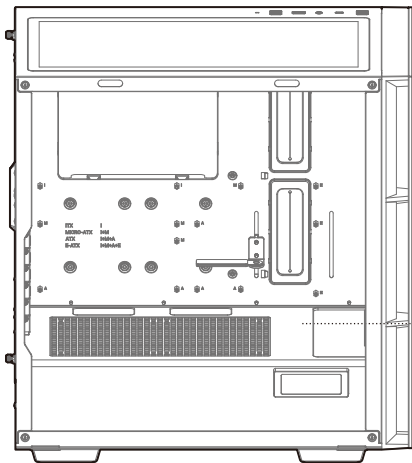

x11

Specifications

120mm×1
140mm×1

120/140mm

120mm×3
140mm×3

120/140/240/280/360mm

120mm×3
140mm×2

120/140/240/280/360mm

120mm×2

Removing the Tempered Glass Side Panel

Removing the Metal Side Panel

Removing the Front Panel

Installing the Motherboard

Installing the GPU

Installing HDDs

Installing SSDs