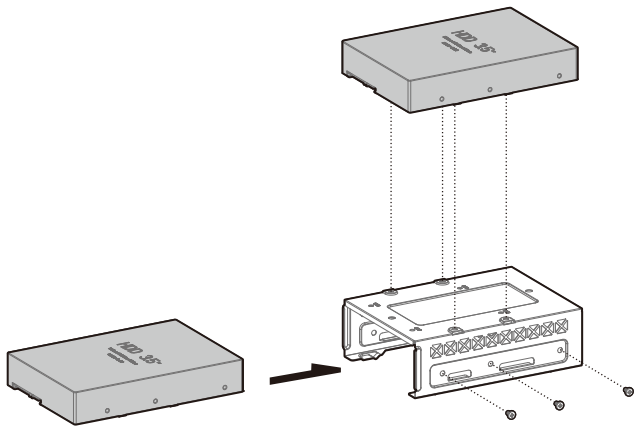

x11

Specifications

120mm×1
140mm×1

120/140mm

120mm×3
140mm×3

120/140/240/280/360mm

120mm×3
140mm×2

120/140/240/280/360mm

120mm×2

Removing the Tempered Glass Side Panel

Removing the Metal Side Panel

Removing the Front Panel

Installing the Motherboard

Installing the GPU

Installing HDDs

Installing SSDs

Installing the Power Supply

I/O Panel Introduction

Installing the Front I/O Connectors

USB3.0

MIC/AUDIO

POWER SW

TYPE-C

HDD LED