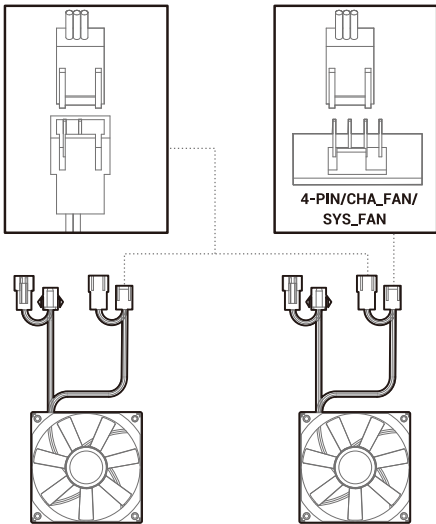

Installing the Power Supply

I/O Panel Introduction

Installing the Front I/O Connectors

USB3.0

MIC/AUDIO

POWER SW

TYPE-C

HDD LED

For reference only, please refer to the real product.

Manual RGB Wiring

For reference only, please refer to the real product.

Motherboard RGB Synchronization

For reference only, please refer to the real product.

Fan Power Line Wiring

For reference only, please refer to the real product.

USB2.0

go visit our website to download the software and learn about the instruction.

DeepCool USA Inc.
11650 Mission Park Drive Suite 108., Rancho Cucamonga, CA 91730
Beijing DeepCool Industries Co., Ltd.
Building 10, No. 9 Dijin Road, Haidian District, Beijing 100095, China