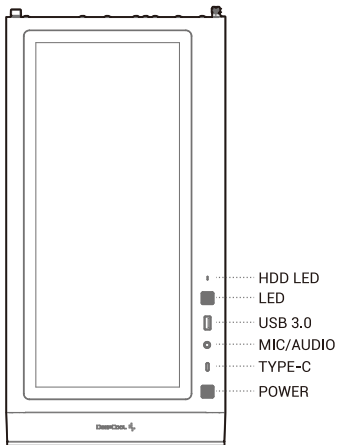

x11

Specifications

120mm×1
140mm×1

120/140mm

120mm×3
140mm×3

120/140/240/280/360mm

120mm×3
140mm×2

120/140/240/280/360mm

120mm×2

Removing the Tempered Glass Side Panel

Removing the Metal Side Panel

Removing the Front Panel

Installing the Motherboard

Installing the GPU

Installing HDDs

Installing SSDs

Installing the Power Supply

I/O Panel Introduction

Installing the Front I/O Connectors

USB3.0

MIC/AUDIO

POWER SW

TYPE-C

HDD LED