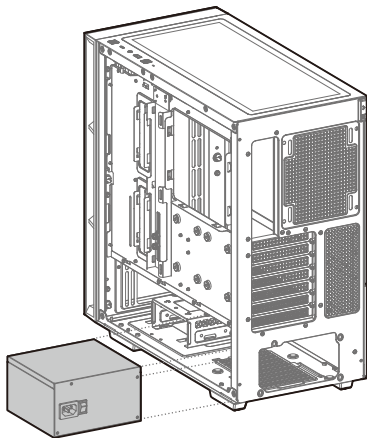

120mm×2

Removing the Tempered Glass Side Panel

Removing the Metal Side Panel

Removing the Front Panel

Installing the Motherboard

Installing the GPU

Installing HDDs

Installing SSDs

Installing the Power Supply

I/O Panel Introduction

Installing the Front I/O Connectors

USB3.0

MIC/AUDIO

POWER SW

TYPE-C

HDD LED