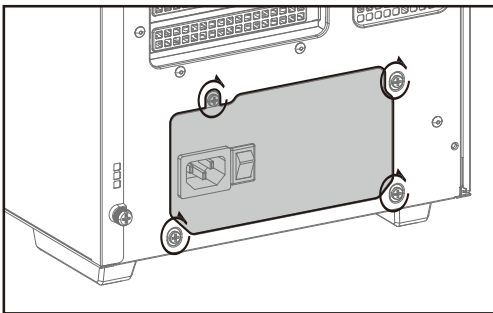

120mm×2

Removing the Tempered Glass Side Panel

Removing the Metal Side Panel

Removing the Front Panel

Installing the Motherboard

Installing the GPU

Installing HDDs

Installing SSDs

Installing the Power Supply

I/O Panel Introduction

Installing the Front I/O Connectors

USB3.0

MIC/AUDIO

POWER SW

TYPE-C

HDD LED