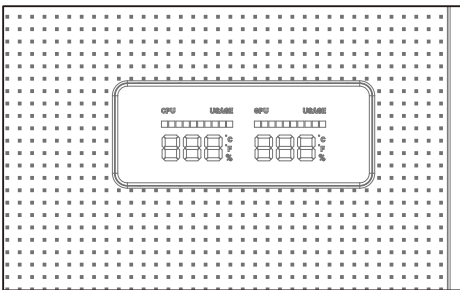

USB2.0

go visit our website to download the software and learn about the instruction.