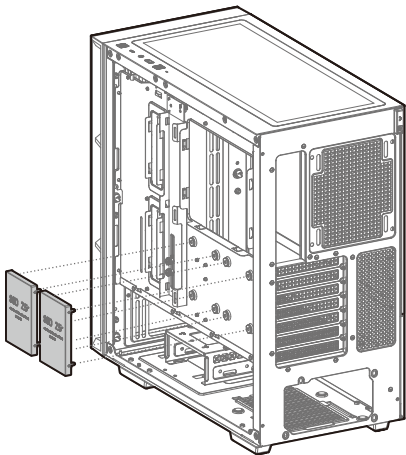

120mm×2

Removing the Tempered Glass Side Panel

Removing the Metal Side Panel

Removing the Front Panel

Installing the Motherboard

Installing the GPU

Installing HDDs

Installing SSDs

Installing the Power Supply

I/O Panel Introduction

Installing the Front I/O Connectors

USB3.0

MIC/AUDIO

POWER SW

TYPE-C

HDD LED