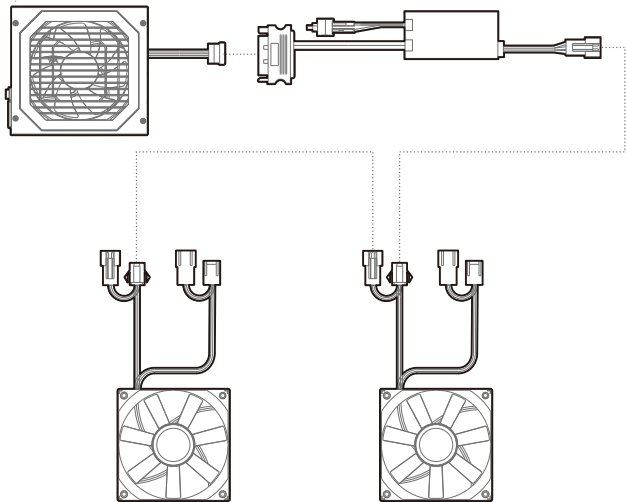

Manual RGB Wiring

For reference only, please refer to the real product.