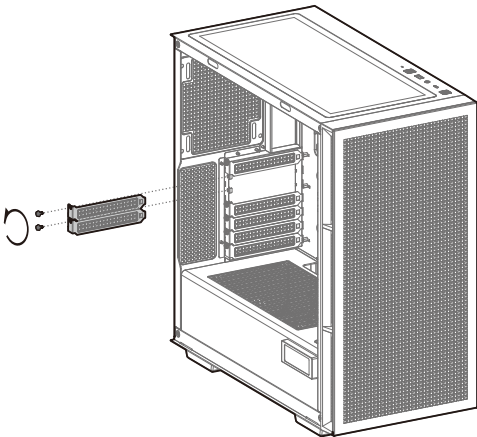

120mm×2

Removing the Tempered Glass Side Panel

Removing the Metal Side Panel

Removing the Front Panel

Installing the Motherboard

Installing the GPU

Installing HDDs

Installing SSDs

Installing the Power Supply

I/O Panel Introduction

Installing the Front I/O Connectors

USB3.0

MIC/AUDIO

POWER SW

TYPE-C

HDD LED