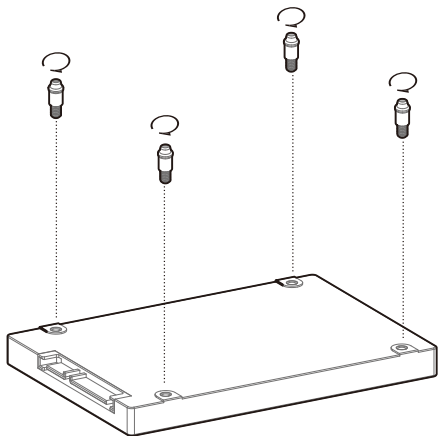

120mm×2

Removing the Tempered Glass Side Panel

Removing the Metal Side Panel

Removing the Front Panel

Installing the Motherboard

Installing the GPU

Installing HDDs

Installing SSDs

Installing the Power Supply

I/O Panel Introduction

Installing the Front I/O Connectors

USB3.0

MIC/AUDIO

POWER SW

TYPE-C

HDD LED