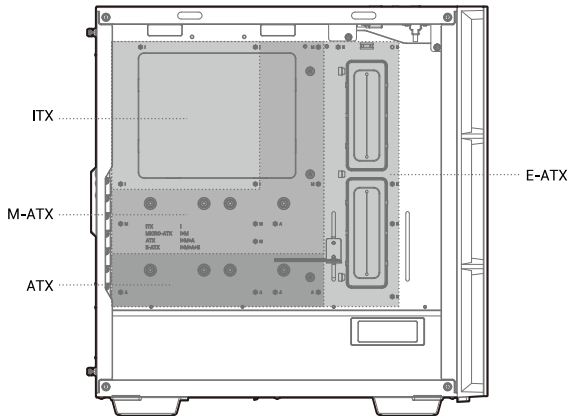

x11

Specifications

120mm×1
140mm×1

120/140mm

120mm×3
140mm×3

120/140/240/280/360mm

120mm×3
140mm×2

120/140/240/280/360mm

120mm×2

Removing the Tempered Glass Side Panel

Removing the Metal Side Panel

Removing the Front Panel

Installing the Motherboard

Installing the GPU

Installing HDDs

Installing SSDs

Installing the Power Supply

I/O Panel Introduction

Installing the Front I/O Connectors

USB3.0

MIC/AUDIO

POWER SW

TYPE-C

HDD LED