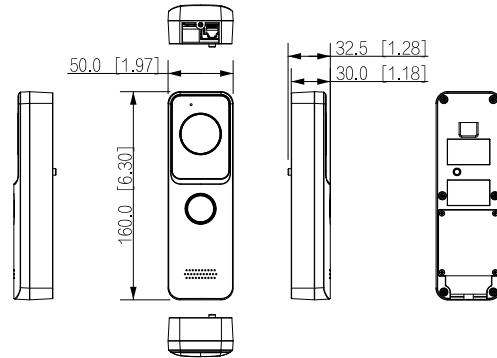

Performance

Card Reading Distance	0 cm–3 cm (0"–1.18")
-----------------------	----------------------

Issue Card Locally	Yes
Casing	PC+ABS
Capacity	
Card Capacity	3000
Port	
Exit Button	1
Door Status Detection	1
Lock Control	1
Network Port	1 × RJ-45 10/100 Mbps Ethernet port
Alarm	
Tamper Alarm	Yes
General	
Appearance color	Light grey
Power Supply	12–33 VDC, 1 A ; Standard PoE
Power Adapter	Optional
Installation	Surface Mount
Certifications	CE; FCC
Accessory	Included: Alarm power ribbon cable, rain cover
Product Dimensions	160 mm × 50 mm × 30 mm (6.30" × 1.97" × 1.18")
Protection	IP65
Operating Temperature	–40 °C to +60 °C (–40 °F to +140 °F)
Operating Humidity	10%–90% (RH), non-condensing
Operating Altitude	0 m–3,000 m (0 ft–9,842.51 ft)
Power Consumption	≤ 3.5 W (standby), ≤ 6 W (working)
Gross Weight	0.4 kg (0.88 lb)
Net Weight	0.18 kg (0.40 lb)

Ordering Information

Type	Model	Description
Wi-Fi Villa Door Station	DHI-VTO2311R-WP	Dahua Linux Grey Plastic Wi-Fi Villa Door Station

Dimensions (mm[inch])

Application