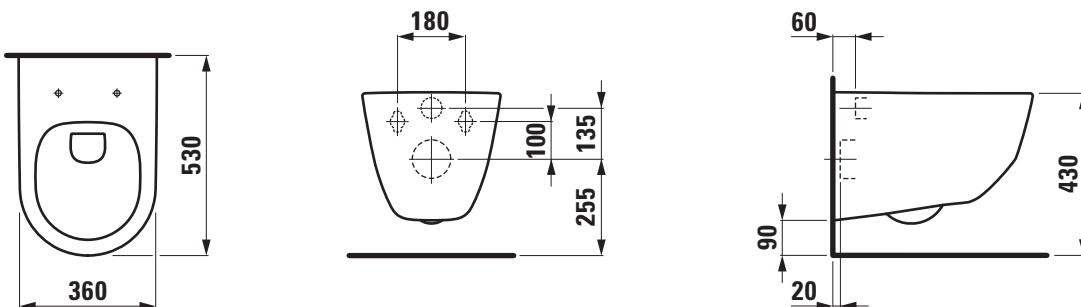

TECHNICAL DRAWINGS / S 1 : 20

LAUFEN

TM.by
ONLINE STORE

<https://tm.by>
Интернет-магазин

Z 141023