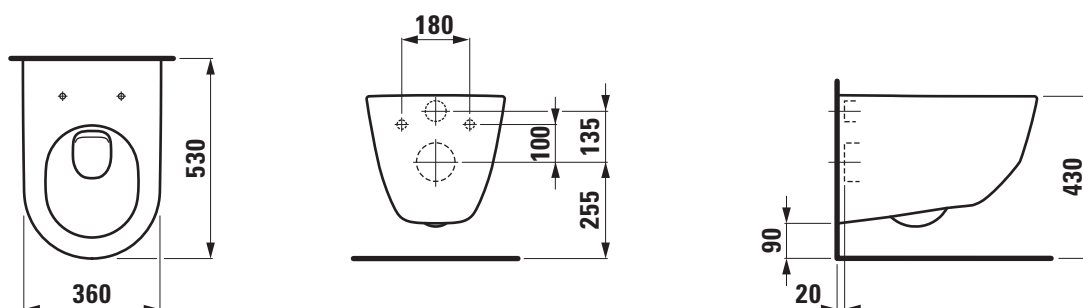

TECHNICAL DRAWINGS / S 1 : 20

LAUFEN

TM.by
ONLINE STORE

<https://tm.by>
Интернет-магазин

Z 170218