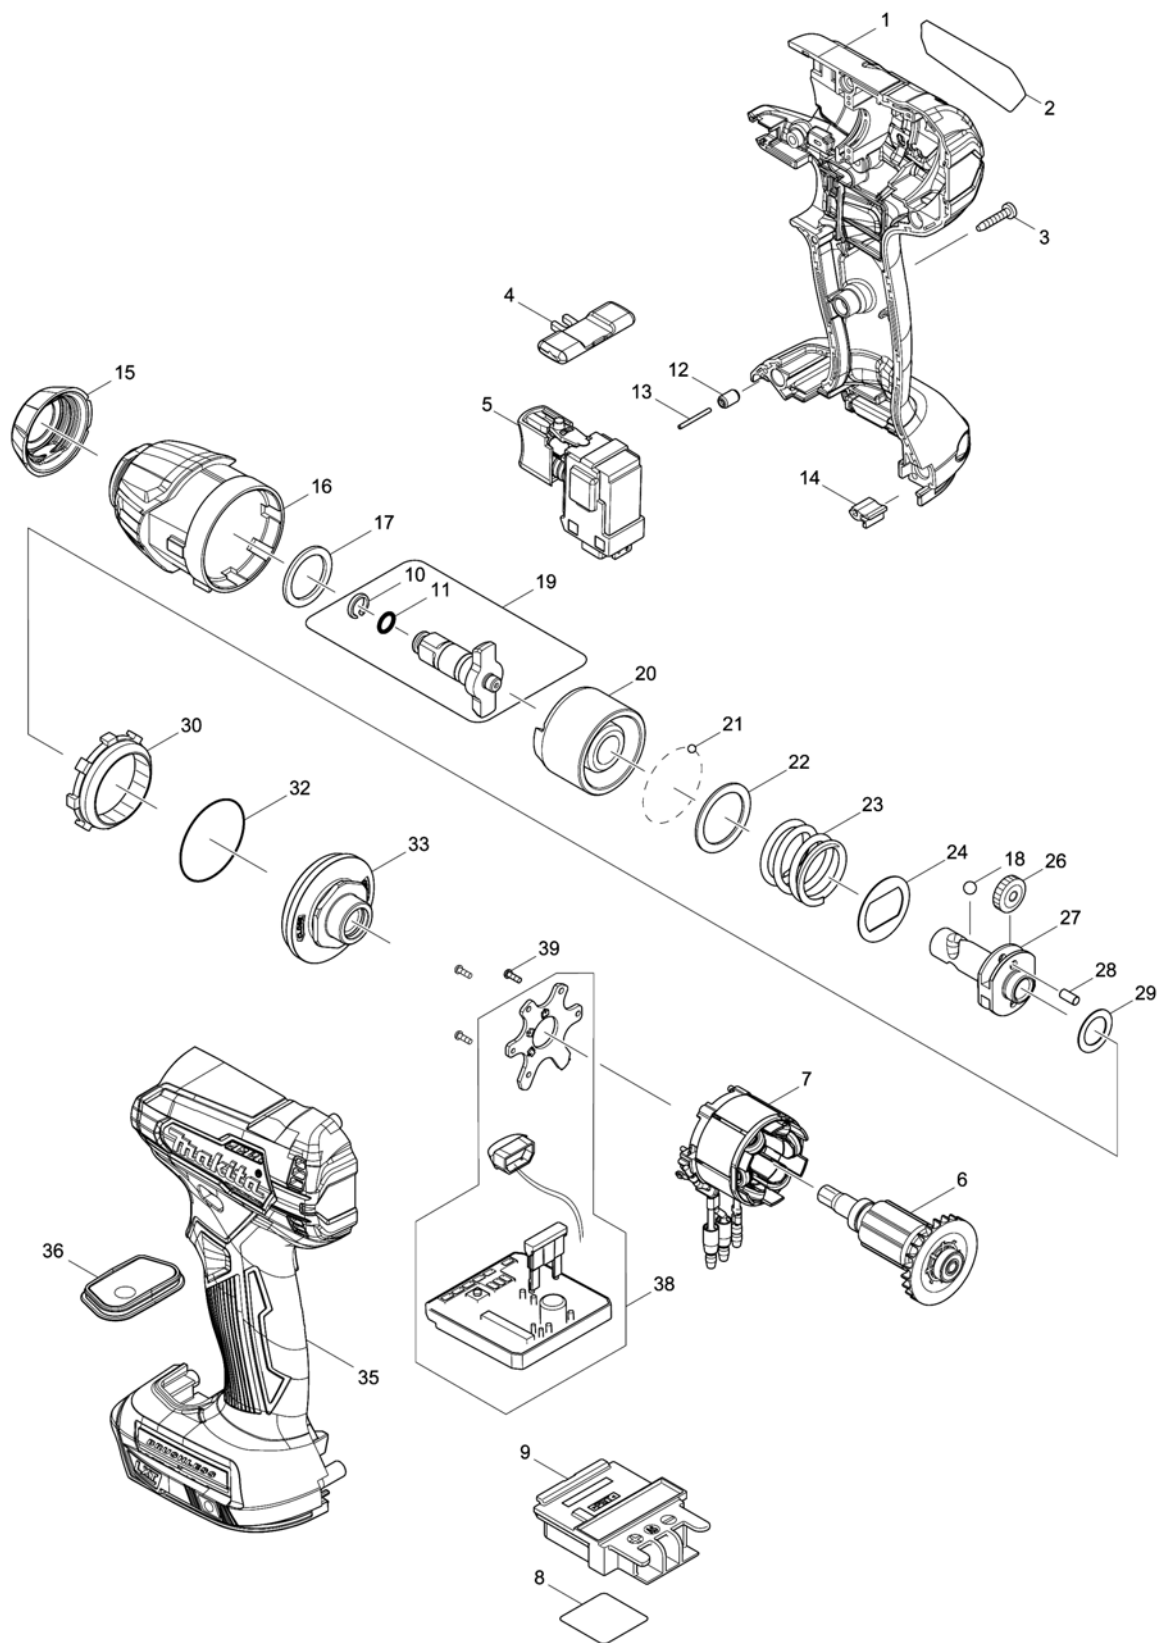

Model No.DTW180 CORDLESS IMPACT WRENCH

Model No.DTW180 CORDLESS IMPACT WRENCH

Item	Parts No.	Description	I/C	Qty	New/Old	Opt. 1	Opt. 2	Note
001	183J24-2	HOUSING SET		1				
C10	263005-3	RUBBER PIN 6		2				
C20	252126-6	HEX. LOCK NUT M4-7		2				
D10		INC. 35						
002	854D82-6	DTW180 NAME PLATE		1				
003	266429-2	TAPPING SCREW 3X16		9				
004	455053-8	F/R CHANGE LEVER		1				
005	143975-1	SWITCH COMPLETE		1				
C10	424890-1	SWITCH COVER		1				
006	619491-0	ROTOR		1	*			
006-1	619491-0	ROTOR	O	1				
007	629334-8	STATOR		1				
008	854D86-8	DTW180 SERIAL NO. LABEL		1				
009	643860-3	TERMINAL		1				
010	233943-3	RING SPRING 8		1				
011	213960-9	O RING 5		1				
012	263036-2	RUBBER PIN 5		1				
013	268284-8	PIN 1.5		1				
014	424517-3	CUSHION		1				
015	422228-4	BUMPER		1				
016	144823-7	HAMMER CASE COMPLETE		1				
C10	213166-9	O RING 12.5		1				
017	261159-0	NYLON WASHER 19		1				
018	216002-8	STEEL BALL 4.8		2				
019	135932-3	ANVIL ASS'Y		1				
D10		INC. 10,11						
020	327045-6	HAMMER		1				
021	216019-1	STEEL BALL 3		24				
022	267352-4	FLAT WASHER 22		1				
023	232410-5	COMPRESSION SPRING 21		1				
024	267813-4	WASHER 21		1				
026	221437-0	SPUR GEAR 17		2				
027	327046-4	SPINDLE		1				
028	268217-3	PIN 3.5		2				
029	253052-2	FLAT WASHER 12		1				
030	227316-0	INTERNAL GEAR 43		1				
032	213479-8	O RING 33		1				
033	144829-5	BEARING BOX COMPLETE		1	*			
033-1	140G75-0	BEARING BOX COMPLETE	O	1				
035	183J24-2	HOUSING SET		1				
C10	263005-3	RUBBER PIN 6		2				
C20	252126-6	HEX. LOCK NUT M4-7		2				

Please order the parts with part number.

Print Date 27/3/2020

Model No.DTW180 CORDLESS IMPACT WRENCH

Item	Parts No.	Description	I/C	Qty	New/Old	Opt. 1	Opt. 2	Note
D10		INC. 1						
036	144828-7	SWITCH PLATE COMPLETE		1				
038	620743-4	CONTROLLER		1				
039	266490-9	TAPPING SCREW PT 2X6		3				
A01	346317-0	HOOK		1				
A02	266622-8	+ TRUSS HEAD SCREW M4X12		1				

Please order the parts with part number.

Print Date 27/3/2020