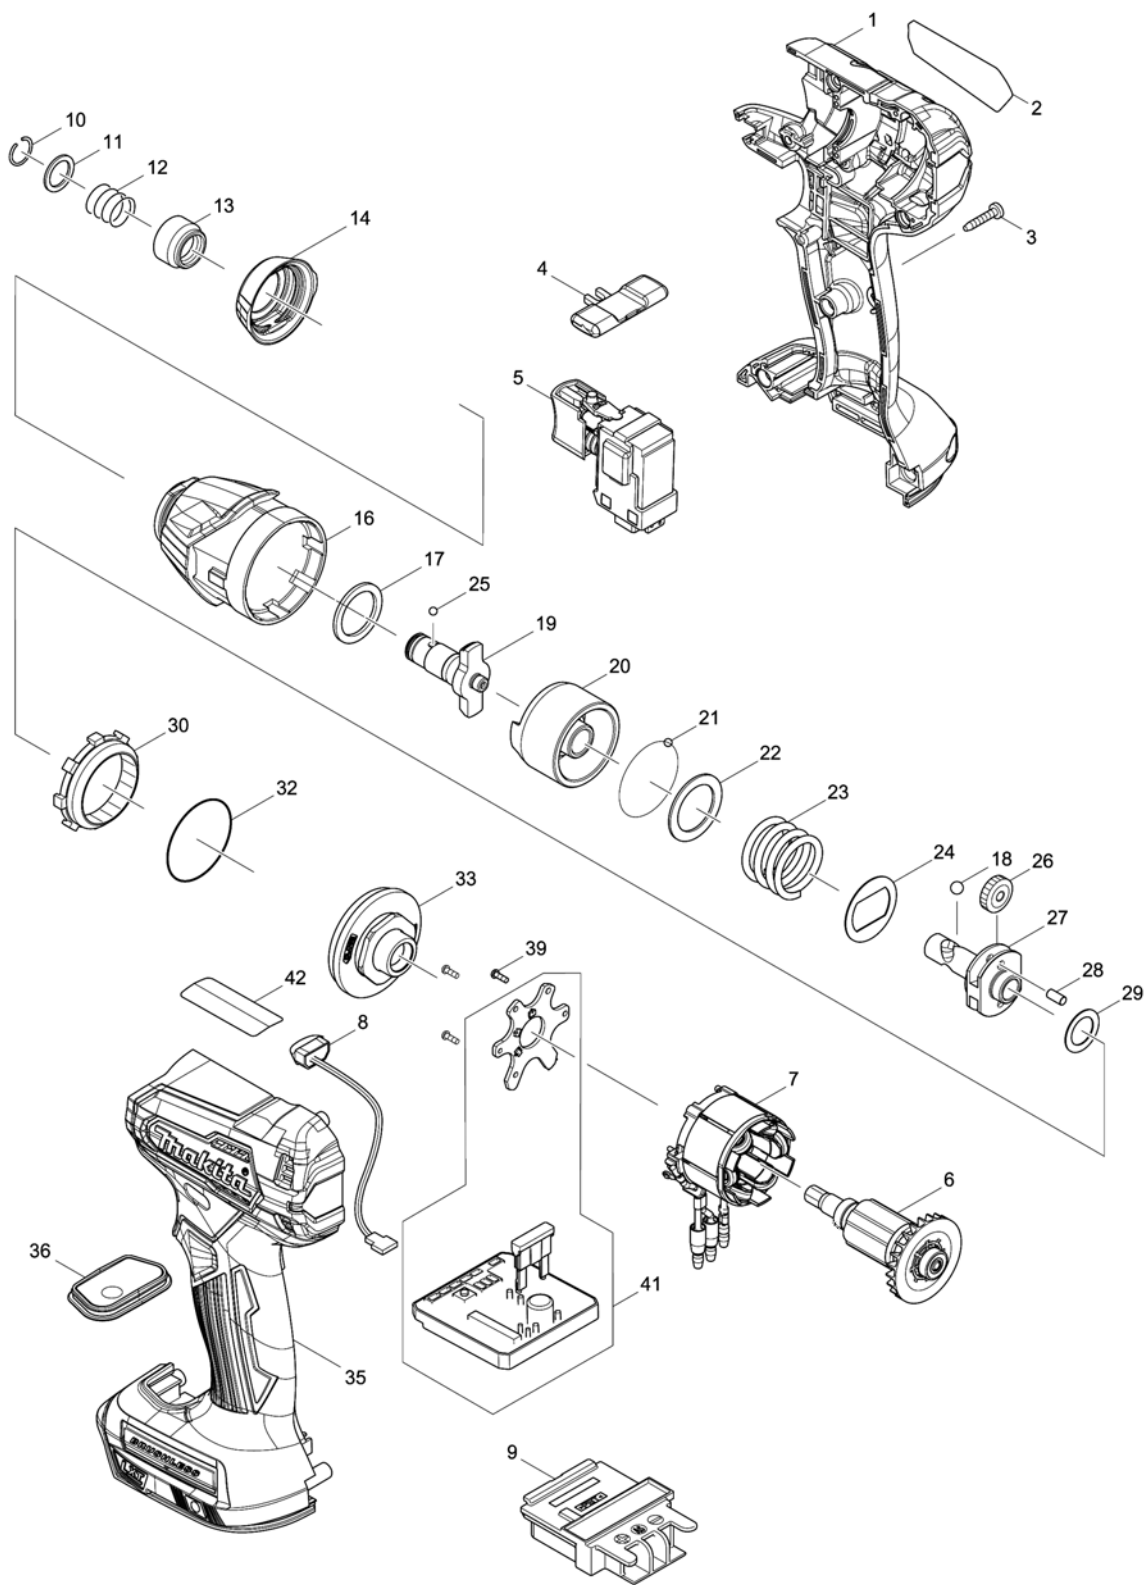

Model No.DTD155 CORDLESS IMPACT DRIVER

Model No.DTD155 CORDLESS IMPACT DRIVER

Item	Parts No.	Description	I/C	Qty	New/Old	Opt. 1	Opt. 2	Note
001A	183G71-5	HOUSING SET		1				
001B	183G72-3	HOUSING SET		1				
C10	252126-6	HEX. LOCK NUT M4-7		2				
D10		INC. 35						
002	853G07-5	DTD155 NAME PLATE		1	*			
002-1	857L52-2	DTD155 NAME PLATE	S	1				
003	266429-2	TAPPING SCREW 3X16		9	*			
003-1	266130-9	TAPPING SCREW BIND PT 3X16	O	9				
004	455053-8	F/R CHANGE LEVER		1				
005	143975-1	SWITCH COMPLETE		1				
006	619415-6	ROTOR		1	*			
006-1	619415-6	ROTOR	O	1				
007	629233-4	STATOR		1				
008	620521-2	LED CIRCUIT		1				
009	643860-3	TERMINAL		1				
010	231965-7	RING SPRING 10		1				
011	267143-3	FLAT WASHER 11		1				
012	233005-7	COMPRESSION SPRING 13		1				
013	326803-7	BIT SLEEVE		1				
014	424914-3	BUMPER		1				
016	144132-4	HAMMER CASE COMPLETE		1				
017	261159-0	NYLON WASHER 19		1				
018	216002-8	STEEL BALL 4.8		2				
019	326630-2	ANVIL M		1				
020	324894-2	HAMMER		1				
021	216019-1	STEEL BALL 3		24				
022	267380-9	FLAT WASHER 20		1				
023	232326-4	COMPRESSION SPRING 21		1				
024	267813-4	WASHER 21		1				
025	216019-1	STEEL BALL 3		2				
026	221437-0	SPUR GEAR 17		2				
027	324897-6	SPINDLE		1				
028	268217-3	PIN 3.5		2				
029	253052-2	FLAT WASHER 12		1				
030	227316-0	INTERNAL GEAR 43		1				
032	213479-8	O RING 33		1				
033	141893-7	BEARING BOX COMPLETE		1				
035A	183G71-5	HOUSING SET		1				
035B	183G72-3	HOUSING SET		1				
C10	252126-6	HEX. LOCK NUT M4-7		2				
D10		INC. 1						
036	144137-4	SWITCH PLATE COMPLETE		1				

Please order the parts with part number.

Print Date 27/3/2020

Model No.DTD155 CORDLESS IMPACT DRIVER

Item	Parts No.	Description	I/C	Qty	New/Old	Opt. 1	Opt. 2	Note
039	266490-9	TAPPING SCREW PT 2X6		3				
041	620586-4	CONTROLLER		1				
043	857L53-0	DTD155 SERIAL NO. LABEL	S	1				
A01	266622-8	+ TRUSS HEAD SCREW M4X12		1				
A02	346317-0	HOOK		1				

Please order the parts with part number.

Print Date 27/3/2020