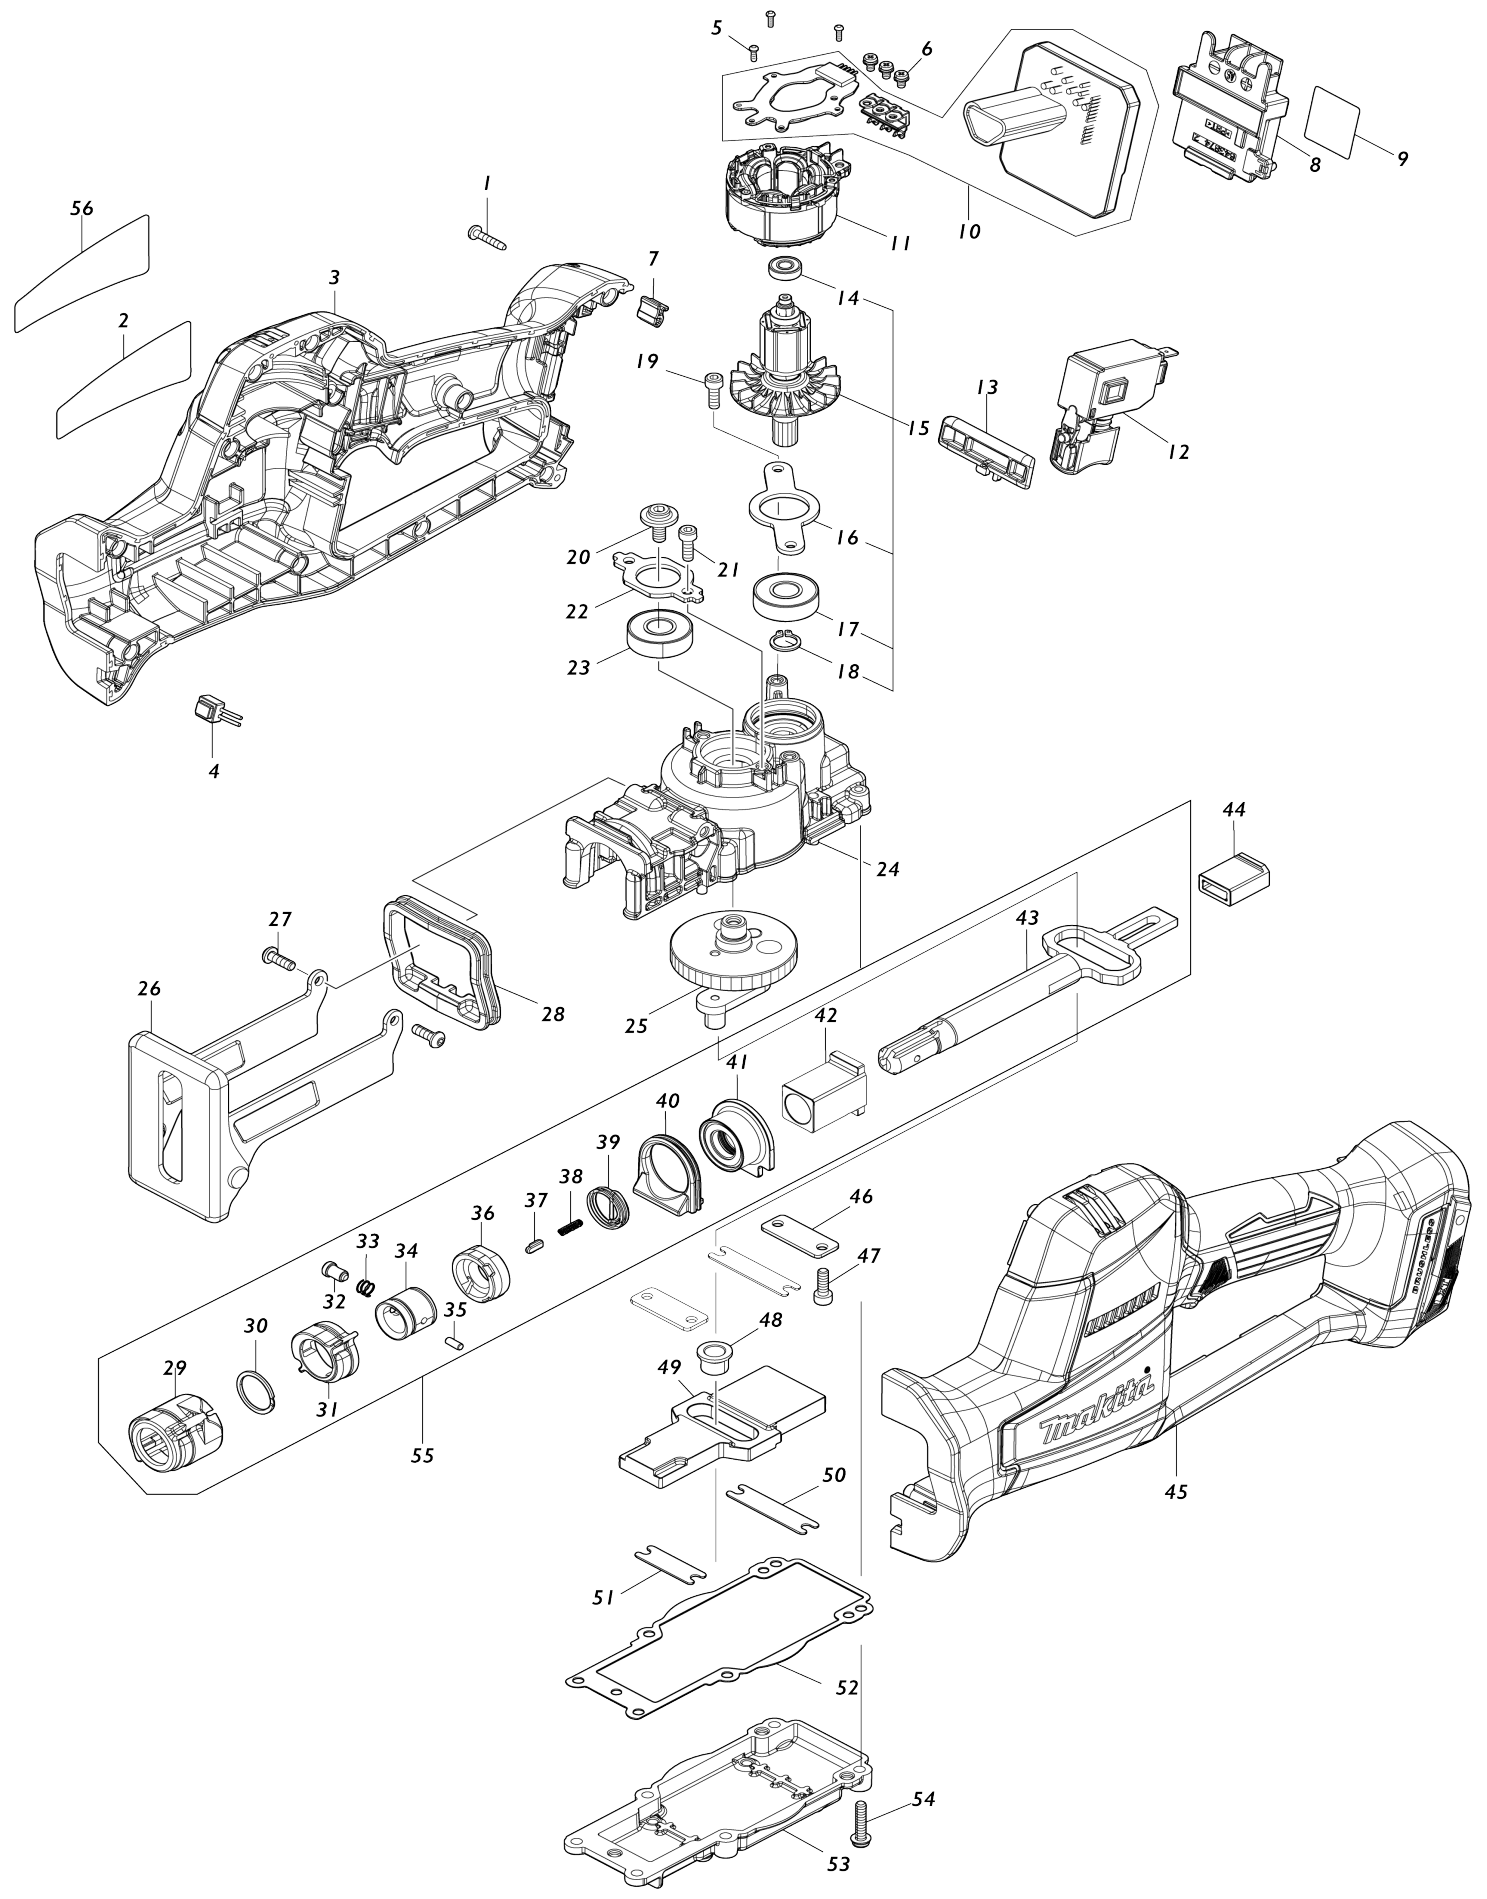

Model No. DJR189 CORDLESS RECIPRO SAW

Model No. DJR189 CORDLESS RECIPRO SAW

Item No.	Parts No.	Description	Interchangeability	Q'ty	New/Old	Note1	Note2
001	266130-9	TAPPING SCREW BIND PT 3X16		11			
002	858X57-7	DJR189 NAME PLATE		1			
003	183W50-9	HOUSING SET		1			
C10	263005-3	RUBBER PIN 6		4			
C20	252126-6	HEX. LOCK NUT M4-7		2			
D10		INC. 45					
004	620K03-0	LED CIRCUIT		1			
005	266490-9	TAPPING SCREW PT 2X6		3			
006	652069-6	FLAT HEAD SCREW M3X6		3			
007	424517-3	CUSHION		1			
008	643874-2	TERMINAL		1			
009	858X65-8	DJR189 SERIAL NO. LABEL		1			
010	620K04-8	CONTROLLER		1			
011	629B65-1	STATOR		1			
012	650710-5	SWITCH C3JW-4B		1			
013	413L03-1	LOCK OFF BUTTON		1			
014	210039-7	BALL BEARING 695DDW		1			
015	519770-5	ROTOR ASS'Y		1			
D10		INC. 14,16-18					
016	285054-0	BEARING RETAINER 58		1			
017	210059-1	BALL BEARING 6000DDW		1			
018	961006-2	RETAINING RING S-10		1			
019	265353-6	HEX. SOCKET HEAD BOLT M4X12		2			
020	265C93-4	HEX. S.F.H. BOLT M5X12		1			
021	265353-6	HEX. SOCKET HEAD BOLT M4X12		2			
022	285055-8	BEARING RETAINER 33		1			
023	210059-1	BALL BEARING 6000DDW		1			
024	136824-9	GEAR HOUSING ASS'Y		1			
C10	263002-9	RUBBER PIN 4		2			
C20	213434-0	O RING 26		1			
025	141L92-3	GEAR COMPLETE		1			
026	162B95-4	SHOE		1			
027	265C84-5	HEX. SOCKET BUTTON BOLT M4X12		2			
028	422950-3	SEAL RING		1			
029	422949-8	PROTECTOR		1			
030	257430-8	RETAINING RING(EXT)18		1			
031	313448-0	DRIVING SLEEVE		1			
032	256569-4	SHOULDER PIN 5		1			
033	234381-2	COMPRESSION SPRING 6		1			
034	327650-9	GUIDE SLEEVE		1			
035	256A11-1	PIN 3		1			
036	458968-8	CONNECTING SLEEVE		1			
037	310912-2	PUSH PIN		1			
038	232472-3	COMPRESSION SPRING 2		1			
039	233594-2	TORSION SPRING 17		1			
040	422951-1	RUBBER RING		1			
041	141L93-1	SEAL HOLDER COMPLETE		1			