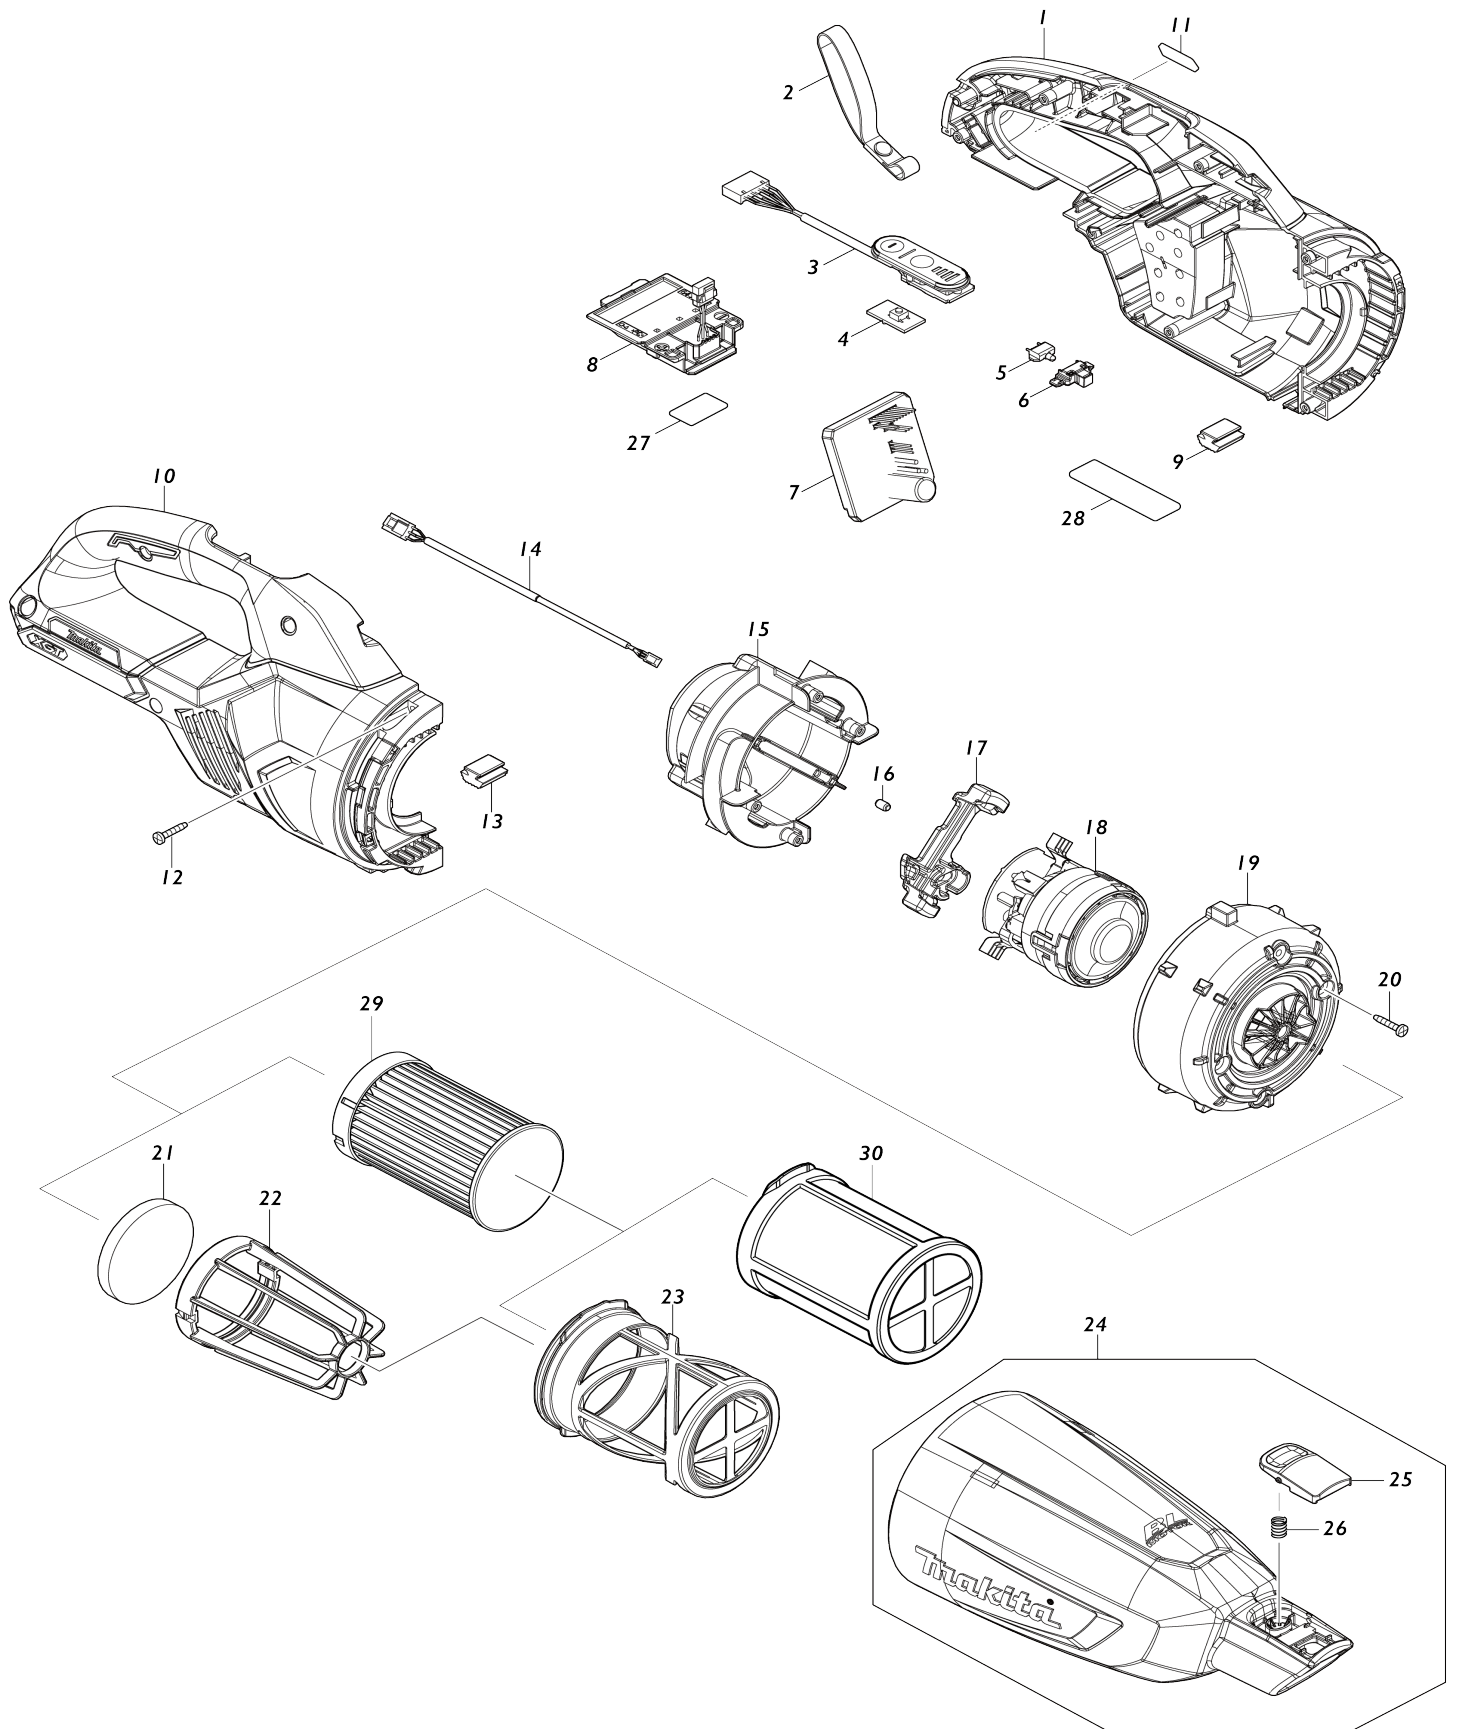

Model No.CL001G CORDLESS CLEANER

Model No.CL001G CORDLESS CLEANER

Item No.	Parts No.	Description	Interchangeability	Q'ty	New/Old	Note1	Note2
001	183T42-0	HOUSING SET		1			
C10	263005-3	RUBBER PIN 6		2			
C20	422714-5	SPONGE SEAT		2			
D10		INC. 9,10,13					
003	141B54-1	INDICATION CIRCUIT COMPLETE		1			
C10	8031J2-9	SWITCH LABEL		1			
004	620E74-1	SWITCH UNIT		1			
005	620E82-2	LED CIRCUIT		1			
006	459478-8	LENS CASE		1	*		
006-1	141H09-2	LED CASE COMPLETE	<	1			
007	620E90-3	CONTROLLER		1			
C10	688163-8	LINE FILTER		1			
008	632P65-6	TERMINAL UNIT		1			
009	422460-0	RUBBER PLATE		1			
010	183T42-0	HOUSING SET		1			
C10	263005-3	RUBBER PIN 6		2			
C20	422714-5	SPONGE SEAT		2			
D10		INC. 1,9,13					
011	8005T5-8	XGT LOGO LABEL		1			
012	266429-2	TAPPING SCREW 3X16		7			
013	422460-0	RUBBER PLATE		1			
014	632S32-9	LEAD UNIT		1			
015	141E55-7	MOTOR COVER R COMPLETE		1			
D10		INC. 16					
016	263002-9	RUBBER PIN 4		4			
017	422723-4	MOTOR COVER SEAL		1			
018	629A46-9	MOTOR ASSEMBLY		1			
019	413645-9	MOTOR COVER F		1			
020	266429-2	TAPPING SCREW 3X16		4			
024	136448-1	CAPSULE ASSY		1	*		
C10	266326-2	TAPPING SCREW 4X18		1	*		
C20	941051-3	FLAT WASHER 4		1	*		
C30	424208-6	VALVE		1	*		
D10		INC. 25,26					
024-1	136655-6	CAPSULE ASS'Y	<	1			
C10	266326-2	TAPPING SCREW 4X18		1			
C20	941051-3	FLAT WASHER 4		1			
C30	424208-6	VALVE		1			
D10		INC. 25,26					
025	458939-5	BUTTON A		1	*		
025-1	413F33-6	BUTTON C	<	1			
026	232485-4	COMPRESSION SPRING 5		1			
027	811M37-8	CL001G SERIAL NO. LABEL		1			
028	811M30-2	CL001G NAME PLATE		1			
029	199989-8	FILTER H SET		1			
030	198751-8	PRE FILTER SET EU		1			
A01	127827-4	NOZZLE ASSEMBLY		1			