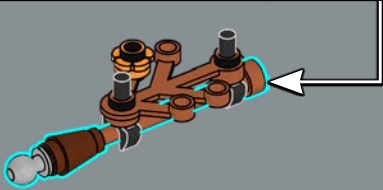

65

66

67

68

These small orange cosmos are made with a classic minifigure element: the epaulet, first used for Pirate theme Imperial Soldiers in 1989.

69

70

71