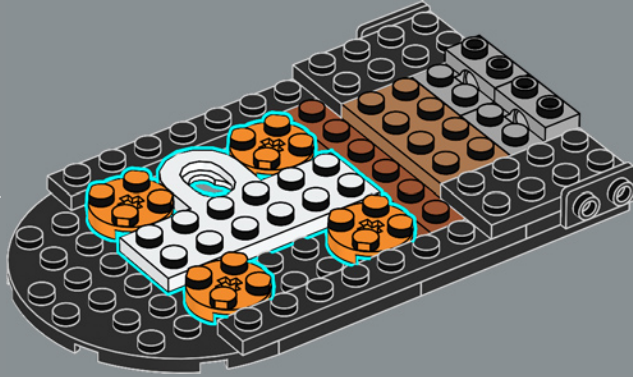

1

2

3

4

5

6

7

Built into each side of the model is a 2×6 plate with a mounting bracket so you can hang your decoration on a wall. This special element first appears in DOTS products.