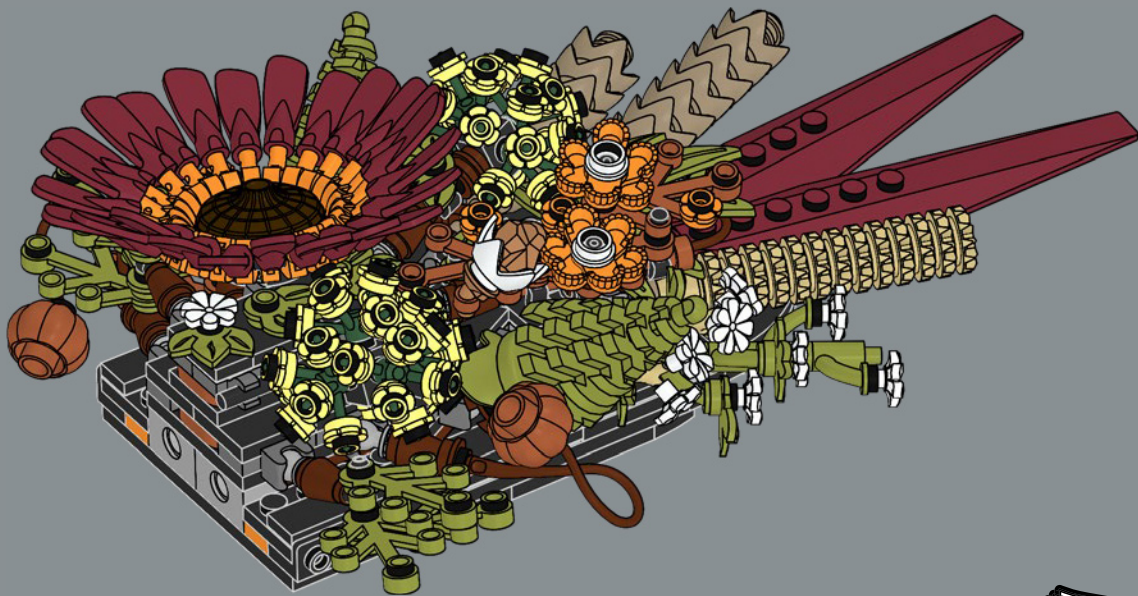

As you put together the dark red gerbera, notice that its petals are made of minifigure oar elements. It also uses a minifigure hat for the disc floret.

76

YOU COULD WIN

YOU COULD WIN

Your feedback will help shape the future development of this product series.