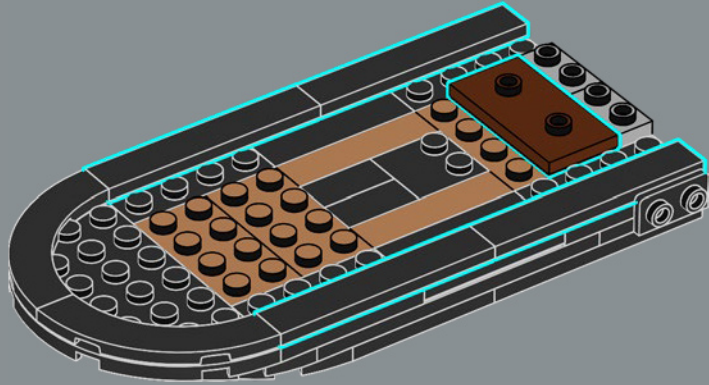

DISPLAY YOUR WAY

Display your reconfigurable model as a table centrepiece or use the two mounting brackets to hang it on your wall.

Combine two sets to create a four-spoked centrepiece, or three sets for a large six-spoke centrepiece (for table decoration only).

1

2

3

4

5

6

7

Built into each side of the model is a 2×6 plate with a mounting bracket so you can hang your decoration on a wall. This special element first appears in DOTS products.

8

9

10

11

12

13

16

17