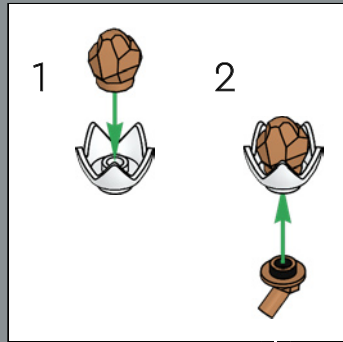

65

66

67

68

These small orange cosmos are made with a classic minifigure element: the epaulet, first used for Pirate theme Imperial Soldiers in 1989.

69

70

71