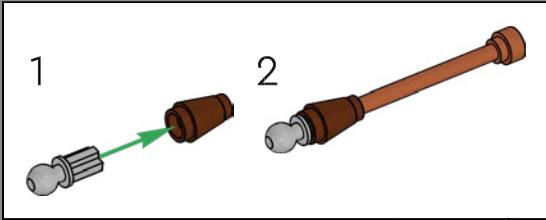

65

66

67

68

These small orange cosmos are made with a classic minifigure element: the epaulet, first used for Pirate theme Imperial Soldiers in 1989.

69

70

71