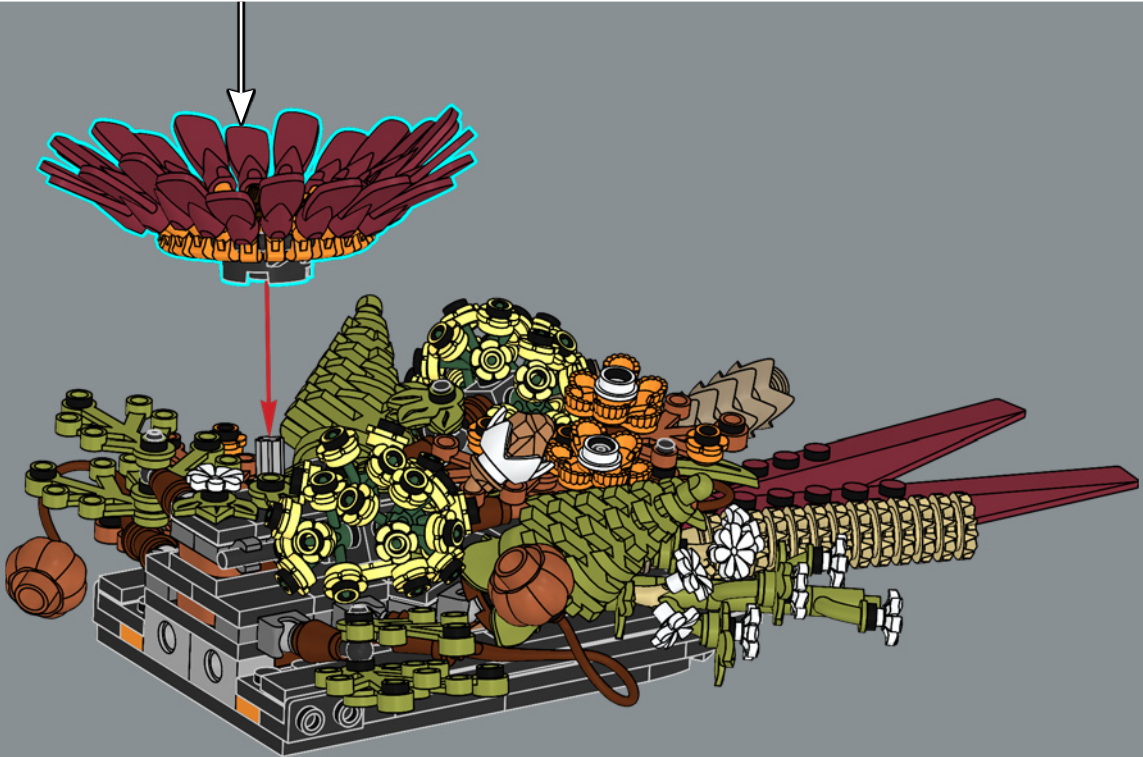

As you put together the dark red gerbera, notice that its petals are made of minifigure oar elements. It also uses a minifigure hat for the disc floret.

76

YOU COULD WIN

YOU COULD WIN

Your feedback will help shape the future development of this product series.