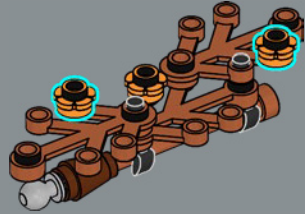

65

66

67

68

These small orange cosmos are made with a classic minifigure element: the epaulet, first used for Pirate theme Imperial Soldiers in 1989.

69

70

71