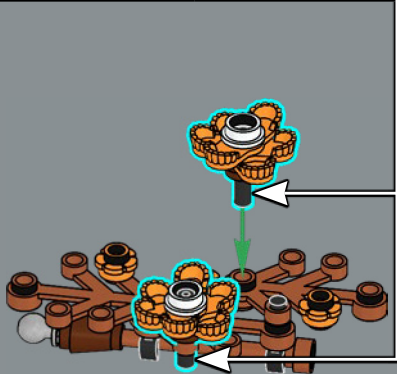

65

66

67

68

These small orange cosmos are made with a classic minifigure element: the epaulet, first used for Pirate theme Imperial Soldiers in 1989.

69

70

71