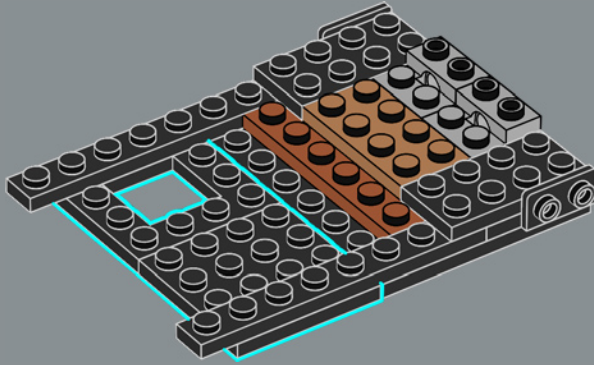

DISPLAY YOUR WAY

Display your reconfigurable model as a table centrepiece or use the two mounting brackets to hang it on your wall.

Combine two sets to create a four-spoked centrepiece, or three sets for a large six-spoke centrepiece (for table decoration only).

1

2

3

4

5

6

7

Built into each side of the model is a 2×6 plate with a mounting bracket so you can hang your decoration on a wall. This special element first appears in DOTS products.