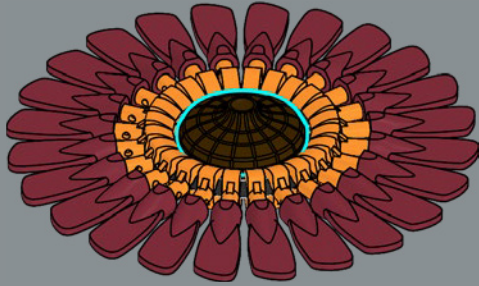

3x

74

75

3

2x

4

22x

5

As you put together the dark red gerbera, notice that its petals are made of minifigure oar elements. It also uses a minifigure hat for the disc floret.

76

YOU COULD WIN

YOU COULD WIN

Your feedback will help shape the future development of this product series.