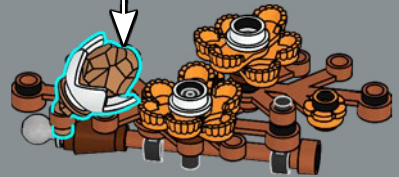

65

66

67

68

These small orange cosmos are made with a classic minifigure element: the epaulet, first used for Pirate theme Imperial Soldiers in 1989.

69

70

71