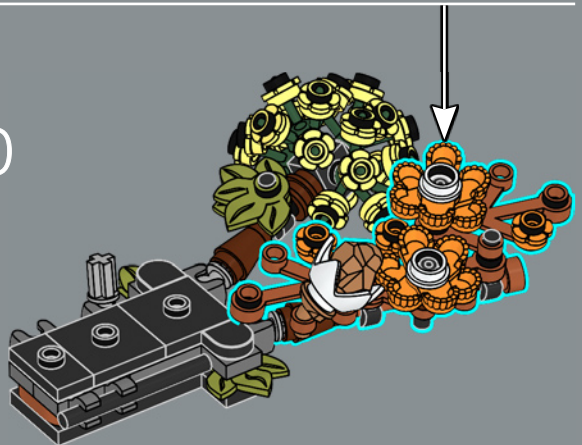

65

66

67

68

These small orange cosmos are made with a classic minifigure element: the epaulet, first used for Pirate theme Imperial Soldiers in 1989.

69

70

71