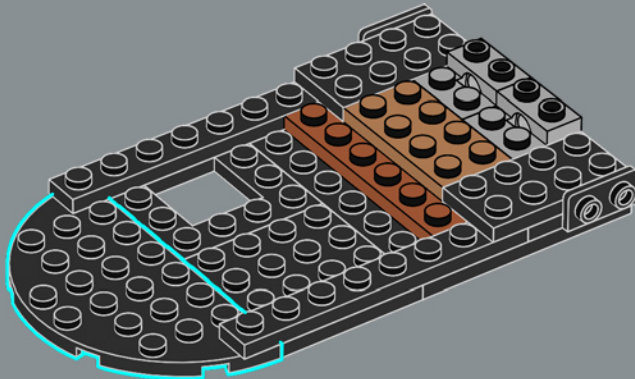

DISPLAY YOUR WAY

Display your reconfigurable model as a table centrepiece or use the two mounting brackets to hang it on your wall.

Combine two sets to create a four-spoked centrepiece, or three sets for a large six-spoke centrepiece (for table decoration only).

1

2

3

4

5

6

7

Built into each side of the model is a 2×6 plate with a mounting bracket so you can hang your decoration on a wall. This special element first appears in DOTS products.