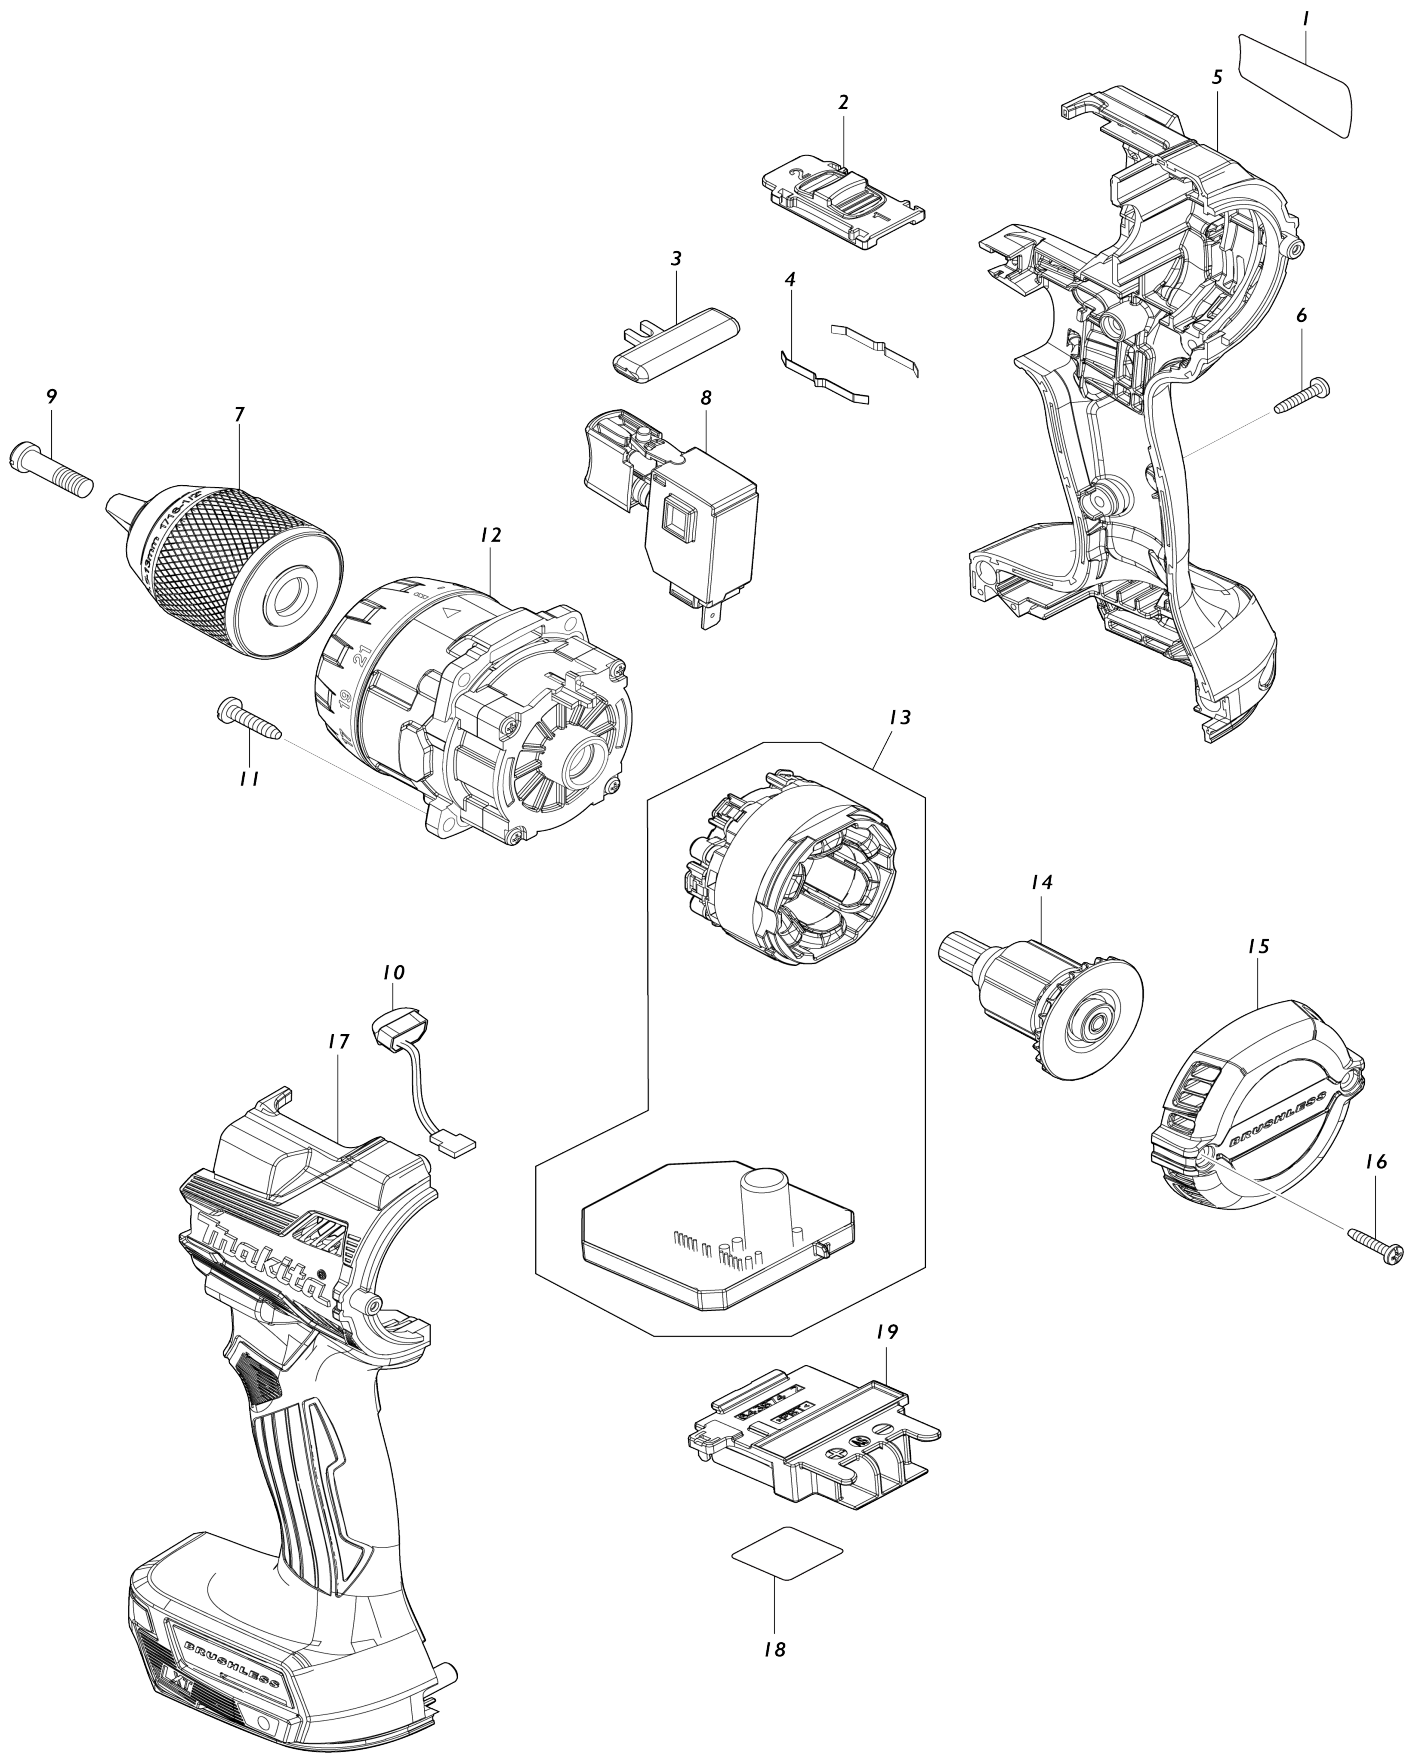

Model No.DDF489 CORDLESS DRIVER DRILL

Model No.DDF489 CORDLESS DRIVER DRILL

Item No.	Parts No.	Description	Interchangability	Q'ty	New/Old	Note1	Note2
001	8585G6-9	DDF489 NAME PLATE		1			
002	127494-5	SPEED CHANGE LEVER ASSEMBLY		1			
C10	233438-6	COMPRESSION SPRING 4		2			
003	419041-9	F/R CHANGE LEVER		1			
004	232220-0	LEAF SPRING		2			
005	183X19-9	HOUSING SET		1			
C10	263005-3	RUBBER PIN 6		2			
C20	252126-6	HEX. LOCK NUT M4-7		2			
D10		INC. 17					
006	266130-9	TAPPING SCREW BIND PT 3X16		7			
007	763261-0	KEYLESS DRILL CHUCK 13		1			
008	650710-5	SWITCH C3JW-4B		1			
009	251468-5	- FLAT HEAD SCREW M6X22		1			
010	620549-0	LED CIRCUIT		1			
011	266326-2	TAPPING SCREW 4X18		4			
012	122D66-5	GEAR ASSEMBLY		1			
013	629B98-6	STATOR COMPLETE		1			
014	619797-6	ROTOR		1			
015	413N80-5	REAR COVER		1			
016	266130-9	TAPPING SCREW BIND PT 3X16		2			
017	183X19-9	HOUSING SET		1			
C10	263005-3	RUBBER PIN 6		2			
C20	252126-6	HEX. LOCK NUT M4-7		2			
D10		INC. 5					
018	8585H4-0	DDF489 SERIAL NO. LABEL		1			
019	643874-2	TERMINAL		1			
A01	251314-2	+ SCREW M4X12		1			
A02	346317-0	HOOK		1			
A03	784637-8	+ - BIT 2-45		1			
F01	1912A3-5	GRIP ASSEMBLY SET		1			
A04	821550-0	CONNECTOR PLASTIC CASE (TYPE2)		1			
C10	453974-8	LATCH		4			
A05	8064M3-5	DDF489RGJ PLASTIC CASE LABEL		2			
A06	837916-4	INNER TRAY		1			
A07	450128-8	BATTERY COVER		2			
A08	***DC18RC	DC18RC FAST CHARGER		1			
D10		COMPO-PARTS					
A09	197422-4	BATTERY BL1860B SET		2			
A10	8064M2-7	DDF489RGJ INDICATION LABEL		1			
A05	8064M1-9	DDF489RTJ PLASTIC CASE LABEL		2			
A09	197280-8	BATTERY BL1850B SET		2			
A10	8064M0-1	DDF489RTJ INDICATION LABEL		1			

Please state Parts No. when your order.

Print Date 10/24/2023