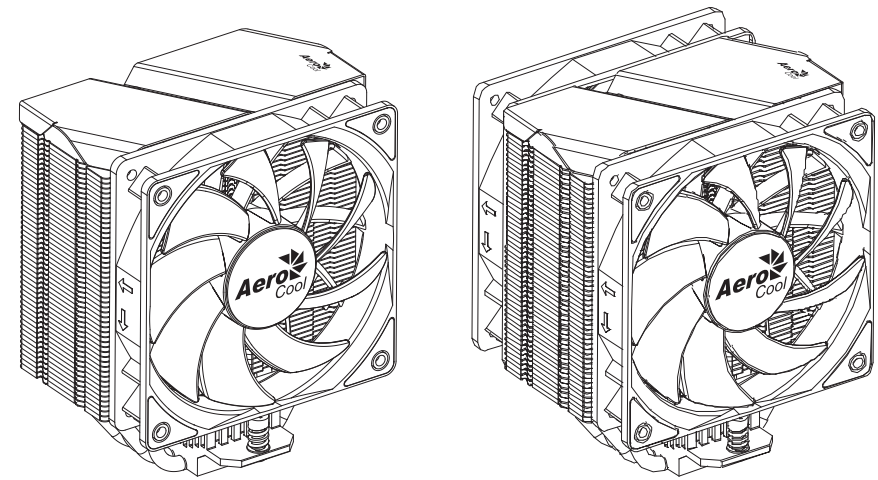

W:520mm x H:170mm

Front

Rime 4 / Rime 4 Dual

ARGB CPU AIR COOLER | PWM

RGB
ADDRESSABLE

Save Money. Cool Better.

Socket : LGA2066 / 2011 / 1700 / 1200 / 115X

Socket : AM5 / AM4