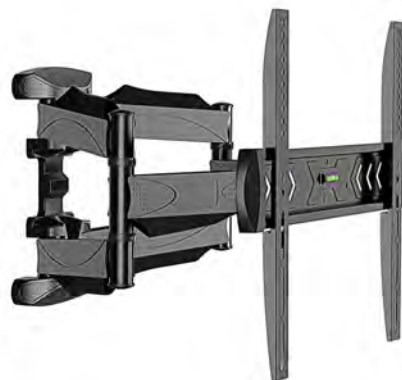

WM-58ST-01

Premium full-motion TV wall mount, 32"-58"

- Position your screen perfectly
- Lightweight and maneuverable design

Features

- Premium single-arm full-motion TV wall mount
- Supports most 32" 58" LCD/LED TV's
- VESA compatible, max. 400 mm x 400 mm
- Wall distance 60 470 mm
- Allows up to 80 degrees swivel and 12 degrees tilting
- Practical cable guides on the arms
- Includes all necessary installation materials

Package contents

Wall mount
Mounting materials
Instruction manual

Specifications

Material: Steel

Screen size: 32 58"

VESA: 100 x 100 400 x 400 mm

Tilt: -2/+10°

Level adjust: ±4°

Swivel: ±40°

Wall distance: 60 470 mm

Weight capacity: 36.4 kg / 80 lbs

Certificates