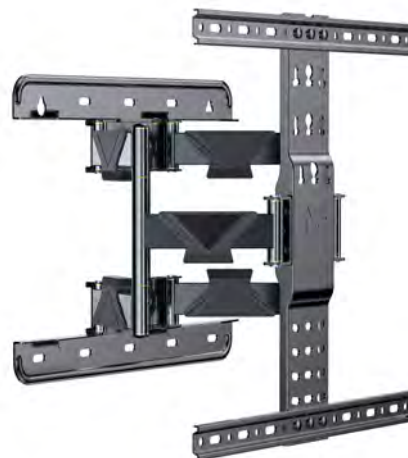

WM-65ST-01

Full-motion TV wall mount, 32"-65"

- Position your screen perfectly
- Lightweight and maneuverable design
- Just 23 mm wall distance, your TV will look like a painting on the wall

Features

- Double arm full-motion TV wall mount
- Supports most 32" 65" LCD/LED TV's
- VESA compatible, max. 400 mm x 400 mm
- Wall distance 23 284 mm
- Allows up to 50 degrees swivel and 10 degrees tilting
- Practical cable guides on the arms
- Includes all necessary installation materials

Package contents

Wall mount
Mounting materials
Installation manual

Specifications

Material: Steel

Screen size: 32 65"

VESA: 200 x 200 400 x 400 mm

Tilt: $\pm 5^\circ$

Level adjust: $\pm 2^\circ$

Swivel: $\pm 25^\circ$

Wall distance: 23 284 mm

Weight capacity: 36.4 kg / 80 lbs

Certificates