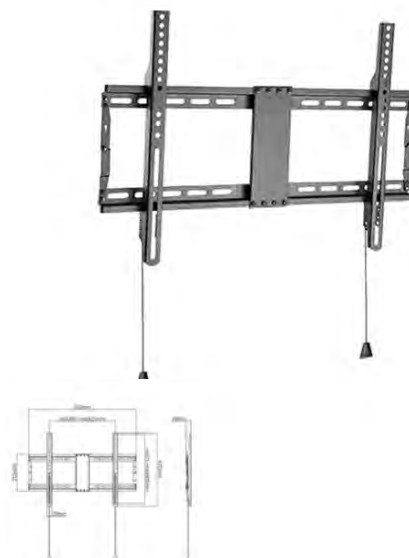

WM-80F-01

TV wall mount (fixed), 37"-80" (70 kg)

- Position your screen perfectly
- Lightweight and flat design

Особенности

- Heavy duty steel LCD screen wall mount
- Supports most 37" 80" LCD TV's
- Automatic spring locks with quick release cords for easy installation
- VESA compatible, max. 600 mm x 400 mm
- Distance to the wall: 29 mm
- Includes all necessary installation materials

Спецификация

Material: steel
Surface finish: powder coating
Color: fine texture black
Fit screen size: 37" 80"
Vesa compatible: 200x200, 300x200, 400x200, 300x300, 400x300, 400x400, 600x400 mm
Weight capacity: 70 kg
Profile: 29 mm
Tilt range: n/a
Swivel range: n/a
Screen level: n/a
Installation: solid wall, double stud (406mm/450mm/600mm)