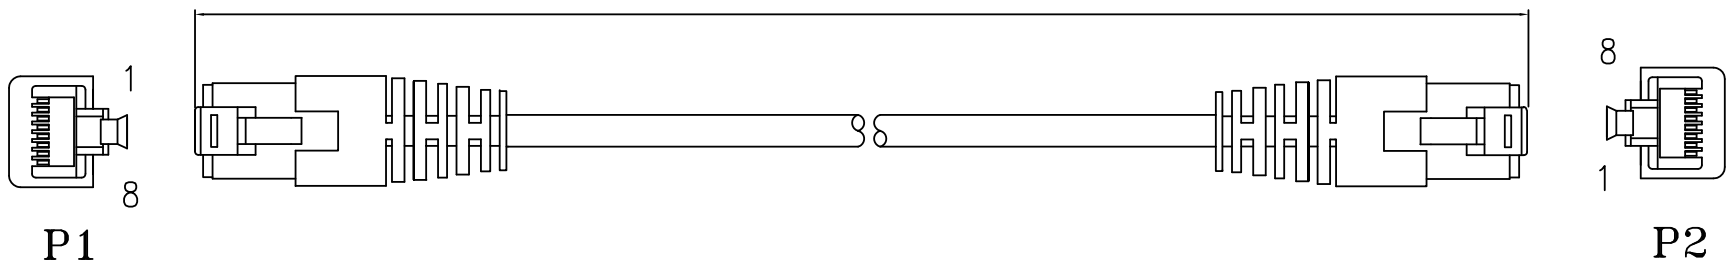

REV.	REVISION DESCRIPTION	DATE
A0	FIRST EDIT	2011/07/27

Length

NOTICE:

- 1) Conductor material : COPPER
- 2) Wire printing: SSTP twisted 4 pairs category 6A cable (stranded) cablexpert LSZH 8716309HB

3	OUTER JACKET	OUTER JACKET COLOR:Y (LSZH)	0.008	Kg
2	RJ45	8P8C PLUG GOLD FLASH PLATED (Transparent ,透明色, 端子4上4下)	2	PCS
1	CABLE	Category 6A SSTP 27#4*[1P(7/0.135 COPPER)+AL]+B(16*4/0.12AM) STRANDED OD:5.9 COLOR:Y LENGTH:xxxxM (LSZH)	1	PC

CableXpert				
TOLERANCE		TITLE:		
.0	±0.30	Category 6A SSTP CABLE COPPER (LSZH)		
.00	±0.20	PART NO.:		DWG NO.:
.000	±0.10			
ANGLE		SHEET:	SCALE:	UNIT:
.0	±2°	1 / 1	NONE	mm
PROJECTION		DRAWN:		CHECK:
				APPD:

Category 6A SSTP 27#COPPER Patch Cord List

NO		CableXpert P/N	Description	Color	Length	N. W (kg)
1		PP6A-LSZHCU-0.25M	SSTP CAT6A Patch cord		0.25M	
2		PP6A-LSZHCU-0.5M	SSTP CAT6A Patch cord		0.5M	
3		PP6A-LSZHCU-1M	SSTP CAT6A Patch cord		1M	
4		PP6A-LSZHCU-1.5M	SSTP CAT6A Patch cord		1.5M	
5		PP6A-LSZHCU-2M	SSTP CAT6A Patch cord		2M	
6		PP6A-LSZHCU-3M	SSTP CAT6A Patch cord		3M	
7		PP6A-LSZHCU-5M	SSTP CAT6A Patch cord		5M	
8		PP6A-LSZHCU-7.5M	SSTP CAT6A Patch cord		7.5M	
9		PP6A-LSZHCU-10M	SSTP CAT6A Patch cord		10M	
10		PP6A-LSZHCU-15M	SSTP CAT6A Patch cord		15M	
11		PP6A-LSZHCU-20M	SSTP CAT6A Patch cord		20M	

Color Code: M=Grey, B=Blue, K=Black, G=Green, O=Orange, R=Red, Y=Yellow, P=Pink;

Conductor material : COPPER

Wire printing:SSTP twisted 4 pairs category 6A cable (stranded) cablexpert LSZH 8716309HB

CABLE: Category 6A SSTP 27#4*[1P(7/0.135 COPPER)+AL]+B(16*4/0.12AM) STRANDED OD:5.9 COLOR:Y LENGTH:xxxxM (LSZH)