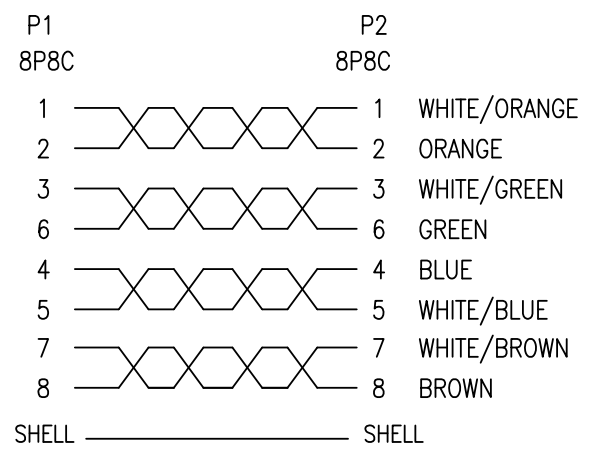

REV.	REVISION DESCRIPTION	DATE
A0	FIRST EDIT	2011/07/27

Length

NOTICE:

- 1) Conductor material : COPPER
- 2) Wire printing: SSTP twisted 4 pairs category 6A cable (stranded) cablexpert LSZH 8716309HB

3	OUTER JACKET	OUTER JACKET COLOR:Y (LSZH)	0.008	Kg
2	RJ45	8P8C PLUG GOLD FLASH PLATED (Transparent ,透明色, 端子4上4下)	2	PCS
1	CABLE	Category 6A SSTP 27#4*[1P(7/0.135 COPPER)+AL]+B(16*4/0.12AM) STRANDED OD:5.9 COLOR:Y LENGTH:xxxxM (LSZH)	1	PC

CableXpert				
TOLERANCE		TITLE:		
.0	±0.30	Category 6A SSTP CABLE COPPER (LSZH)		
.00	±0.20	PART NO.:		DWG NO.:
.000	±0.10			
ANGLE		SHEET:	SCALE:	UNIT:
.0	±2°	1 / 1	NONE	mm
PROJECTION		DRAWN:		CHECK:
				APPD:

Category 6A SSTP 27#COPPER Patch Cord List

NO		CableXpert P/N	Description	Color	Length	N. W (kg)
1		PP6A-LSZHCU-0.25M	SSTP CAT6A Patch cord		0.25M	
2		PP6A-LSZHCU-0.5M	SSTP CAT6A Patch cord		0.5M	
3		PP6A-LSZHCU-1M	SSTP CAT6A Patch cord		1M	
4		PP6A-LSZHCU-1.5M	SSTP CAT6A Patch cord		1.5M	
5		PP6A-LSZHCU-2M	SSTP CAT6A Patch cord		2M	
6		PP6A-LSZHCU-3M	SSTP CAT6A Patch cord		3M	
7		PP6A-LSZHCU-5M	SSTP CAT6A Patch cord		5M	
8		PP6A-LSZHCU-7.5M	SSTP CAT6A Patch cord		7.5M	
9		PP6A-LSZHCU-10M	SSTP CAT6A Patch cord		10M	
10		PP6A-LSZHCU-15M	SSTP CAT6A Patch cord		15M	
11		PP6A-LSZHCU-20M	SSTP CAT6A Patch cord		20M	

Color Code: M=Grey, B=Blue, K=Black, G=Green, O=Orange, R=Red, Y=Yellow, P=Pink;

Conductor material : COPPER

Wire printing:SSTP twisted 4 pairs category 6A cable (stranded) cablexpert LSZH 8716309HB

CABLE: Category 6A SSTP 27#4*[1P(7/0.135 COPPER)+AL]+B(16*4/0.12AM) STRANDED OD:5.9 COLOR:Y LENGTH:xxxxM (LSZH)