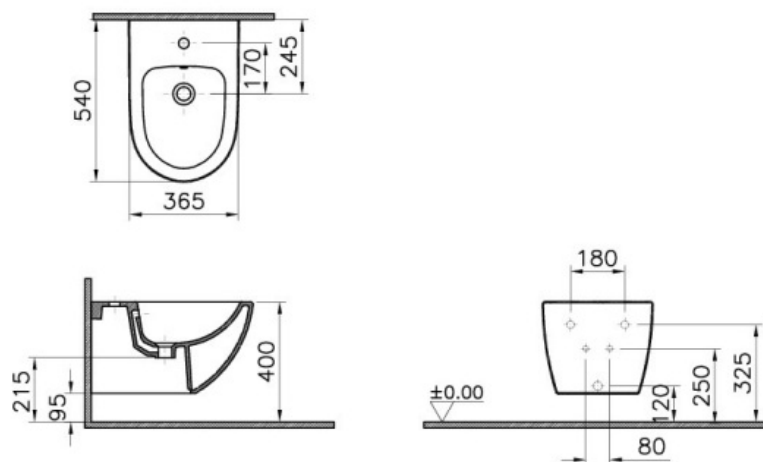

Description Sento Wall-Hung Bidet with Tap Hole, with Side Holes

Code 4338B003-0288

Material Ceramic

VitrAclean No

Colour White

4338XXXX-0288

VitrA retains the right to change details about the products and technical specifications without prior notice.