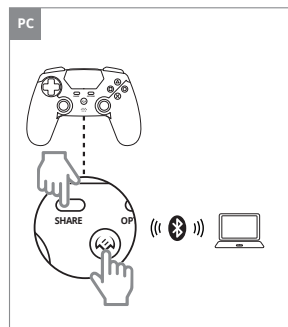

SVEN®

QUICK START GUIDE
WIRELESS GAMEPAD

www.sven.fi

GC-4040

[https://www.sven.fi/en/
catalog/gaming_gamepad.htm](https://www.sven.fi/en/catalog/gaming_gamepad.htm)

TM.by
ONLINE STORE

<https://tm.by>
Интернет-магазин