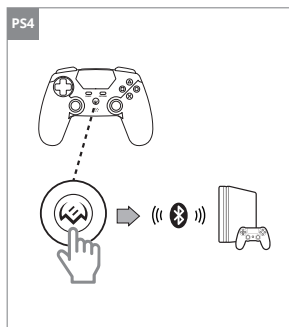

SVEN®

QUICK START GUIDE
WIRELESS GAMEPAD

www.sven.fi

GC-4040

[https://www.sven.fi/en/
catalog/gaming_gamepad.htm](https://www.sven.fi/en/catalog/gaming_gamepad.htm)

TM.by
ONLINE STORE

<https://tm.by>
Интернет-магазин