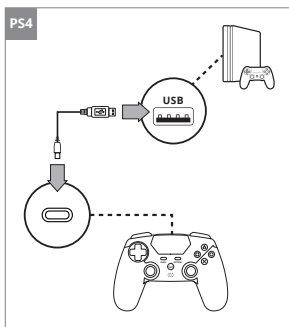

SVEN®

QUICK START GUIDE
WIRELESS GAMEPAD

www.sven.fi

GC-4040

[https://www.sven.fi/en/
catalog/gaming_gamepad.htm](https://www.sven.fi/en/catalog/gaming_gamepad.htm)

TM.by
ONLINE STORE

<https://tm.by>
Интернет-магазин