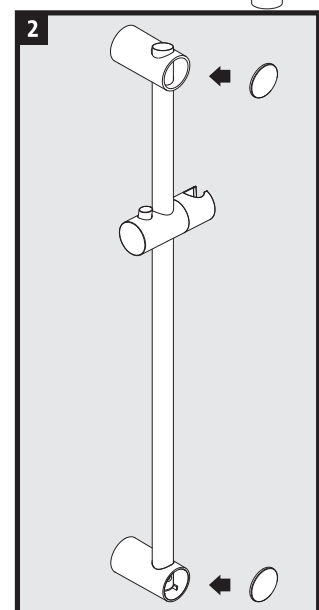

cersanit

RU Инструкция по монтажу и эксплуатации душевого гарнитура с рейлингом и передвижным держателем для лейки

EN Installation and operation manual for shower set with railing and moving head holder

KK reiling jäne qurğyşqa arналған qozğalmay ustağyşy bar dýsh garnitýrasyn montajday jáne eksplýatatsiia boıynsha nusqaılyq.