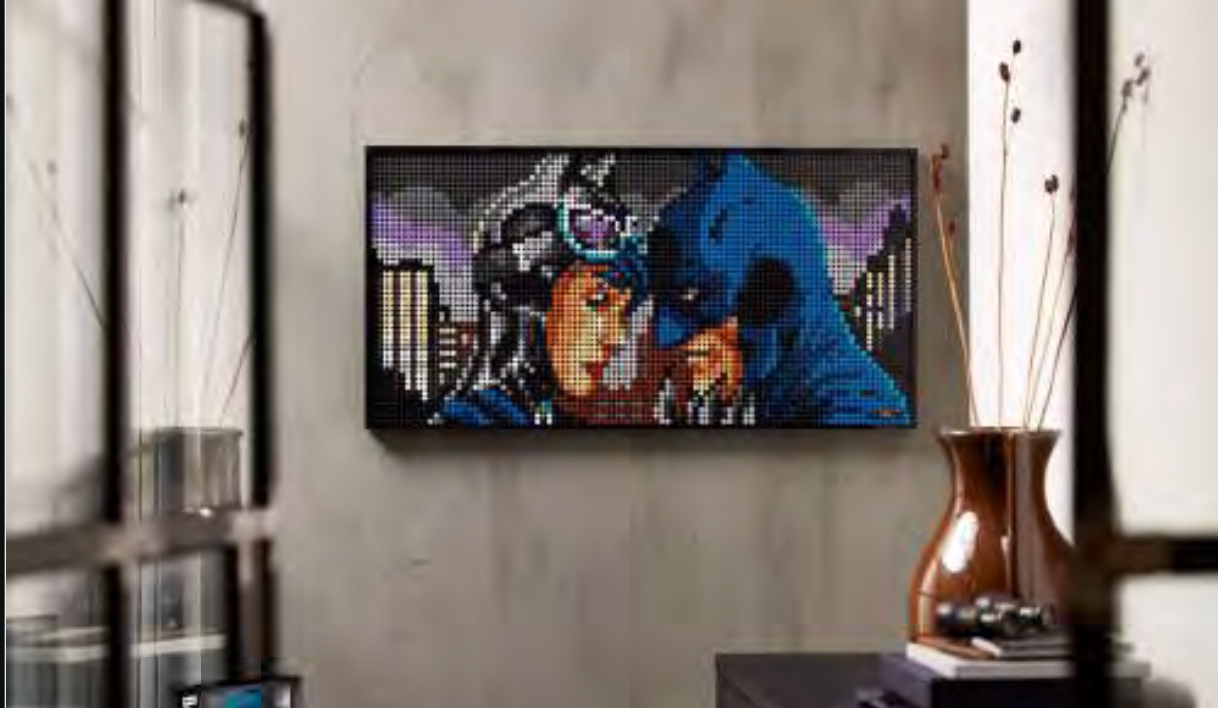

2x

TWO ULTIMATE BUILDS

● Combine 2 LEGO® Art Jim Lee Batman™ Collection sets into a Catwoman™ and Batman scene or combine 3 sets to create one striking Batman build. Scan the QR code to download the instructions on our website.

DEUX CONSTRUCTIONS SUPRÊMES

● Combinez 2 ensembles Collection Jim Lee Batman™ LEGO® Art pour créer une scène entre Catwoman™ et Batman, ou 3 ensembles pour créer une superbe construction Batman. Scannez le code QR pour télécharger les instructions sur notre site Web.

DOS MODELOS EXCEPCIONALES

● Combina 2 sets LEGO® Art Jim Lee: Colección de Batman™ para crear una escena con Catwoman™ y Batman o compón un espectacular modelo de Batman con 3 sets. Escanea el código QR para descargar las instrucciones en nuestro sitio web.