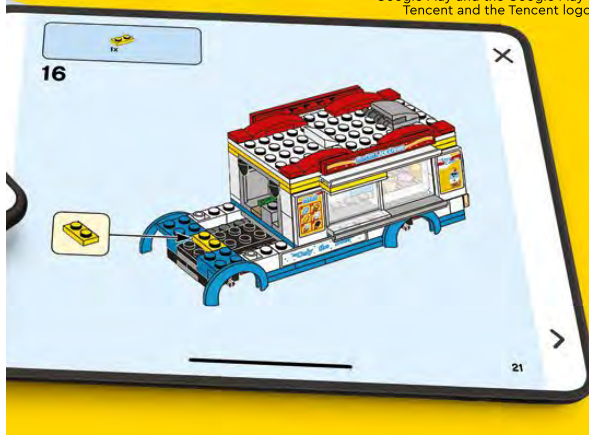

乐高®拼搭指引

LEGO® Building Instructions

Apple and the Apple logo are trademarks of Apple Inc.
Google Play and the Google Play logo are trademarks of Google LLC.
Tencent and the Tencent logo are trademarks of Tencent Inc.

3