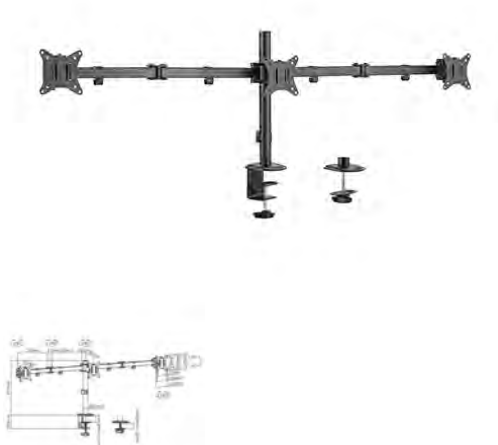

MA-D3-01

Adjustable desk 3-display mounting arm (rotate, tilt, swivel), 17"-27", up to 7 kg

- Position your screen perfectly
- Lightweight and tilting design

Особенности

- Monitor desk mount with triple monitor arm
- Arms allow to swivel, extend, retract or tilt your display and enables rotating the displays from landscape-to-portrait mode, etc
- Durable strong desk clamp for easy and secure fixation on your desk
- Practical cable clips in the arms
- Works with almost any LCD monitor (max. 27")
- VESA compatible (100 x 100 mm and 75 x 75 mm)

Спецификация

Material: steel, plastic, aluminum
Surface finish: powder coating
Color: fine texture black
Fit screen size: 17"-27"
Weight capacity (per screen): 7 kg
Vesa compatible: 100x100, 75x75 mm
Tilt range: +45°~-45°
Swivel range: +90°~-90°
Screen rotation: +180°~-180°
Installation: grommet, clamp
Suggested desktop thickness: clamp:10~85mm, grommet:10~40mm