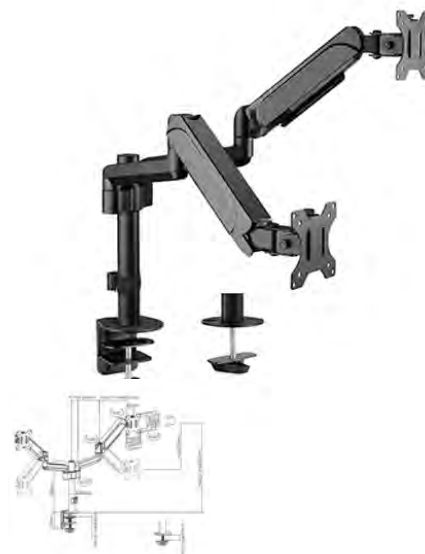

MA-DA2P-01

Adjustable desk 2-display mounting arm, 17"-32", up to 9 kg

- Position your screen perfectly
- Lightweight and tilting design

Особенности

- Monitor desk mount with double monitor arms
- Arms rotate, extend and retract, tilt to change reading angles, and allow to rotate displays from landscape-to-portrait mode, etc
- Enables easy ergonomic positioning for reduced strain
- Works with almost any LCD monitor (max. 32")
- Durable adjustable gas-springs suitable for monitors of 1 9 kg
- Strong desk clamp or grommet for easy and secure fixation on your desk
- Built-in cable management for an organized and neat workspace

Содержимое упаковки

Desk arm
User manual
Mounting tools bag

Спецификация

Material: steel, plastic, aluminum
Surface finish: powder coating
Color: fine texture black
Fit screen size: 17" 32"
Weight capacity (per screen): 1 ~ 9 kg
Vesa compatible: 100x100, 75x75 mm
Tilt range: +35° ~ -35°
Swivel range: +90° ~ -90°
Screen rotation: +180°~-180°
Installation: grommet, clamp
Suggested desktop thickness: clamp:10 ~ 85 mm, grommet:10 ~ 40 mm