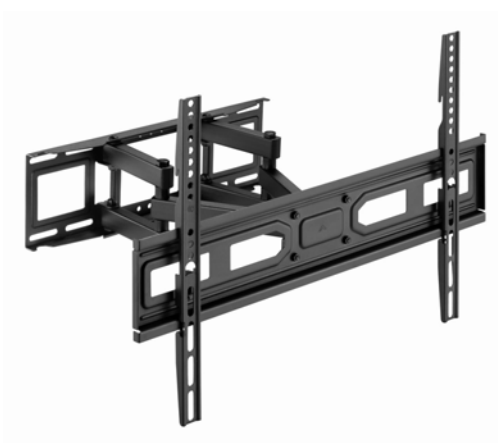

## TV wall mount (full-motion), 37" - 80"

- Position your screen perfectly
- Lightweight and maneuverable design

### Features

- Double-arm full-motion TV wall mount
- Supports most 37" 80" LCD TV's
- VESA compatible, max. 600 mm x 400 mm
- Allows up to 120 degrees swivel and 18 degrees tilting
- Distance to wall: 67 355 mm
- Includes all necessary installation materials

### Specifications

Material: steel, plastic  
Surface finish: powder coating  
Color: black  
Fit screen size: 37" 80"  
VESA compatible: 100 x 100, 100 x 150, 100 x 200, 150 x 100, 150 x 150, 200 x 100, 200 x 200, 300 x 200, 300 x 300, 400 x 200, 400 x 300, 400 x 400, 600 x 200, 600 x 300, 600 x 400 mm  
Weight capacity: 40 kg  
Profile: 67 ~ 355 mm  
Tilt range: +3 ° ~ -15 °  
Swivel range: +60 ° ~ -60 °  
Screen level: +3 ° ~ -3 °  
Installation: solid wall, double stud (406 mm)  
Cable management: yes  
Net weight: 3.6 kg  
Dimensions: 355 x 640 x 420 mm