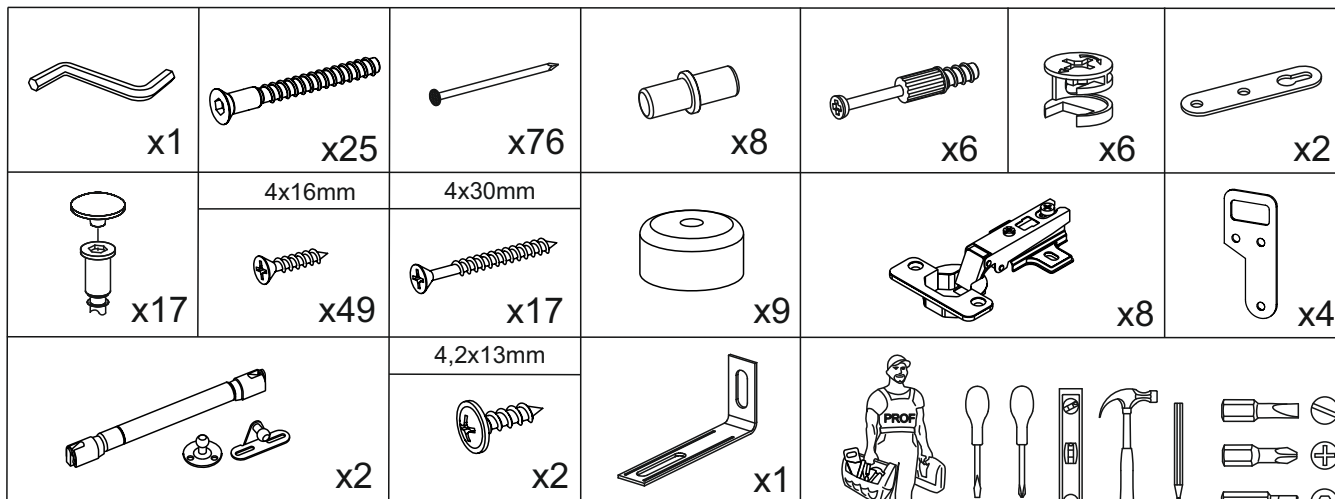

1 2 3	L=mm				
	1	2	3		
1	876	246	16	2	2
2	876	246	16	2	2
3	292	330	16	2	1
4	292	330	16	1	1
5	1658	330	16	1	1
6	1658	330	16	1	1
7	390	246	16	4	2
8	356	246	16	2	1
9	914	100	16	1	2
10	914	140	16	1	2
11	914	384	16	2	2
12	824	330	16	2	1
13	904	384	3	2	2
14	1652	320	3	1	1