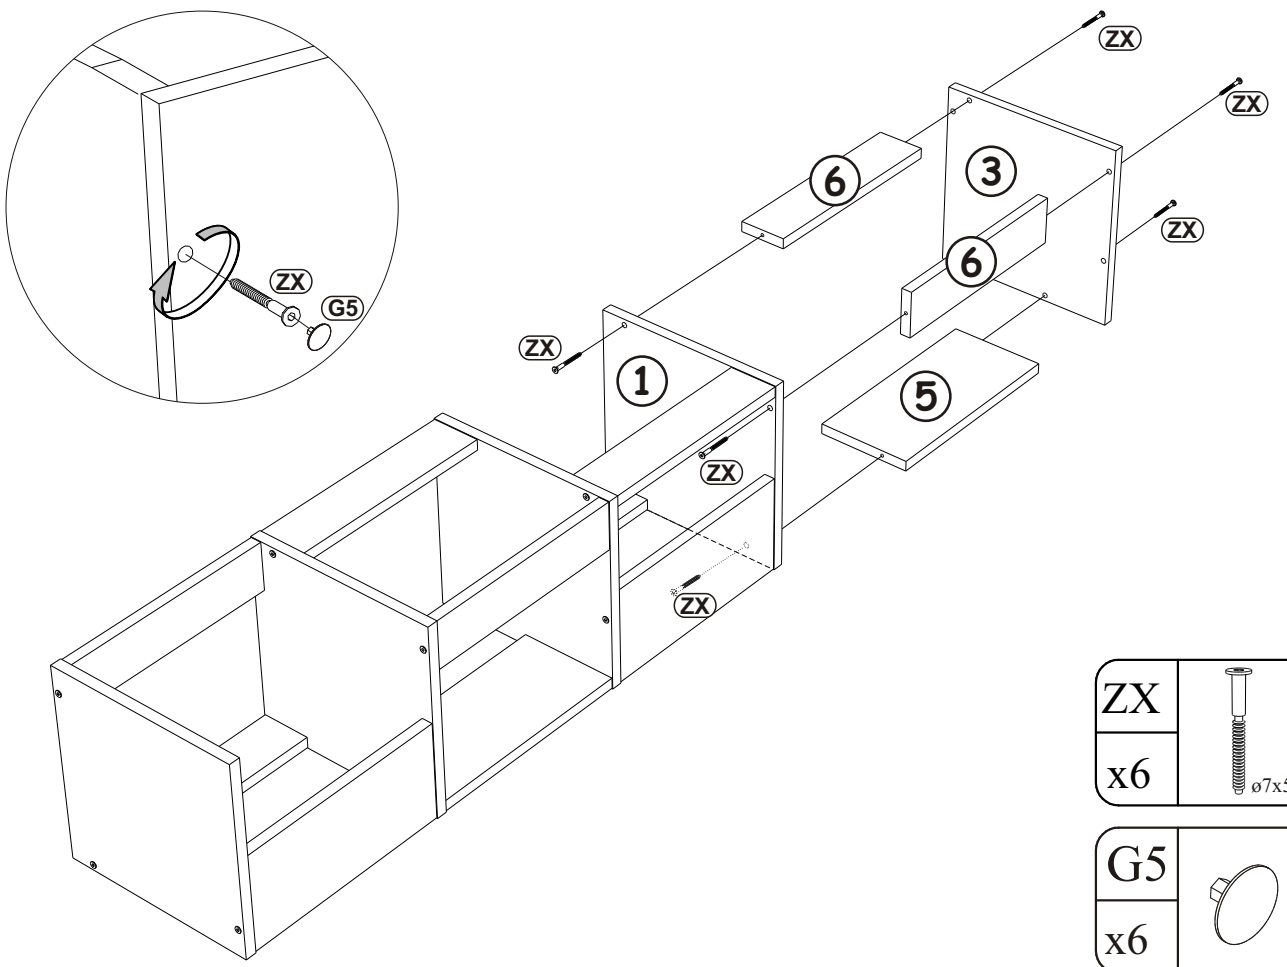

Stern stellazh T-10

3

ZX	
x6	ø7x50

G5	
x6	

4

ZX	
x6	ø7x50

G5	
x6