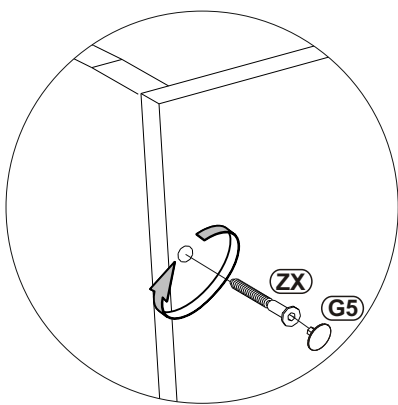

Stern stellazh T-10

3

ZX	
x6	ø7x50

G5	
x6	

4

ZX	
x6	ø7x50

G5	
x6