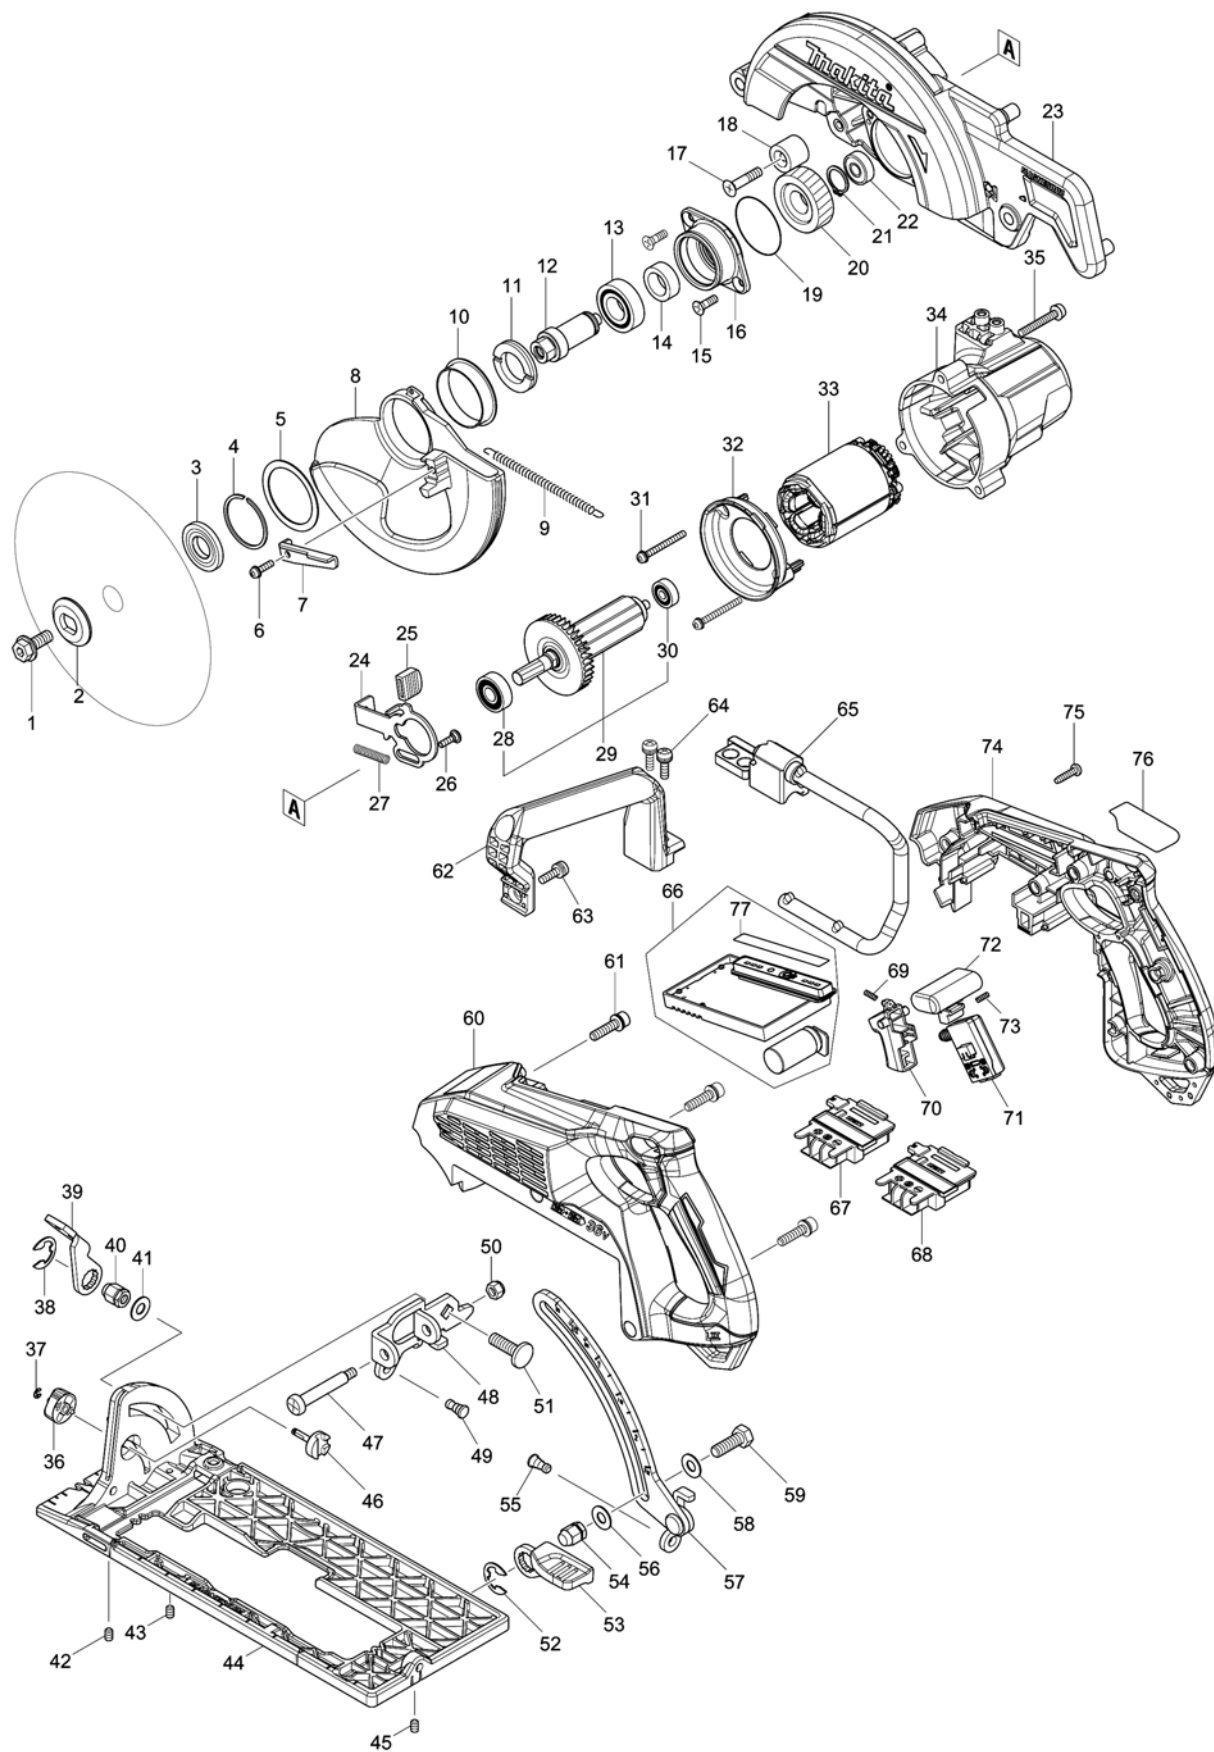

Model No.DRS780 185MM CORDLESS REAR HANDLE