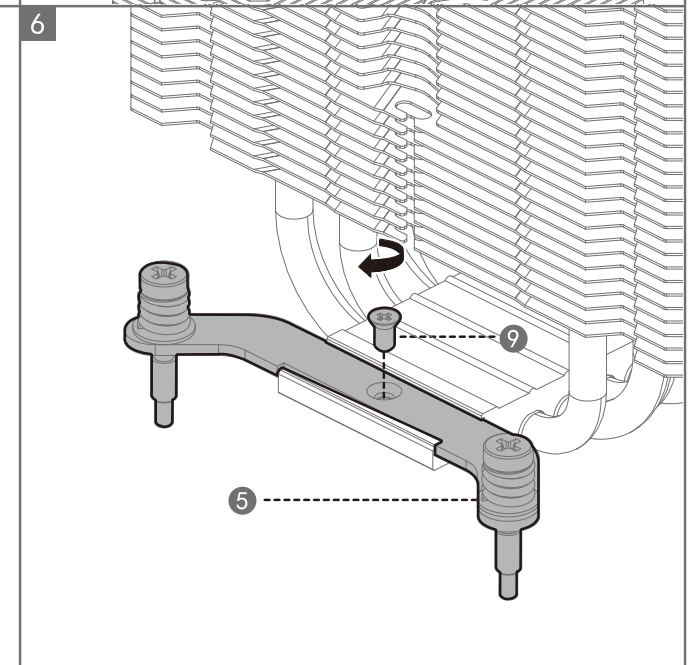

GAMMAXX 400 /GTE Series

120mm Single Tower CPU Cooler

- GAMMAXX 400G
- GAMMAXX 400K
- GAMMAXX 400S
- GAMMAXX 400 V2(Red)
- GAMMAXX 400 V2(Blue)
- GAMMAXX GTE V2(Black)
- GAMMAXX GTE V2(White)

www.deepcool.com