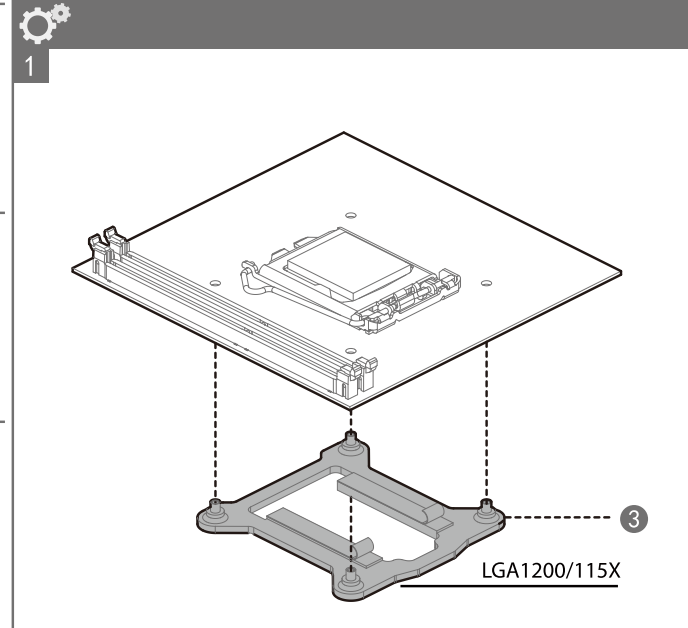

GAMMAXX 400 /GTE Series

120mm Single Tower CPU Cooler

- GAMMAXX 400G
- GAMMAXX 400K
- GAMMAXX 400S
- GAMMAXX 400 V2(Red)
- GAMMAXX 400 V2(Blue)
- GAMMAXX GTE V2(Black)
- GAMMAXX GTE V2(White)

www.deepcool.com