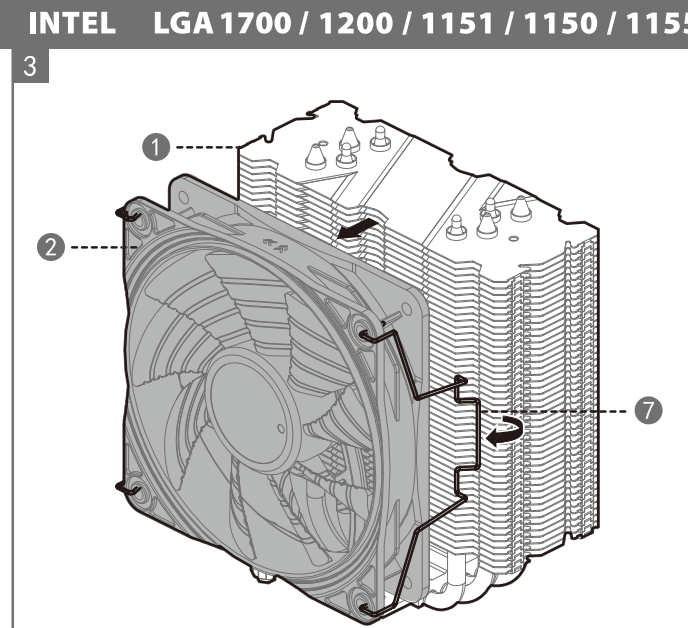

GAMMAXX 400 /GTE Series

120mm Single Tower CPU Cooler

- GAMMAXX 400G
- GAMMAXX 400K
- GAMMAXX 400S
- GAMMAXX 400 V2(Red)
- GAMMAXX 400 V2(Blue)
- GAMMAXX GTE V2(Black)
- GAMMAXX GTE V2(White)

www.deepcool.com