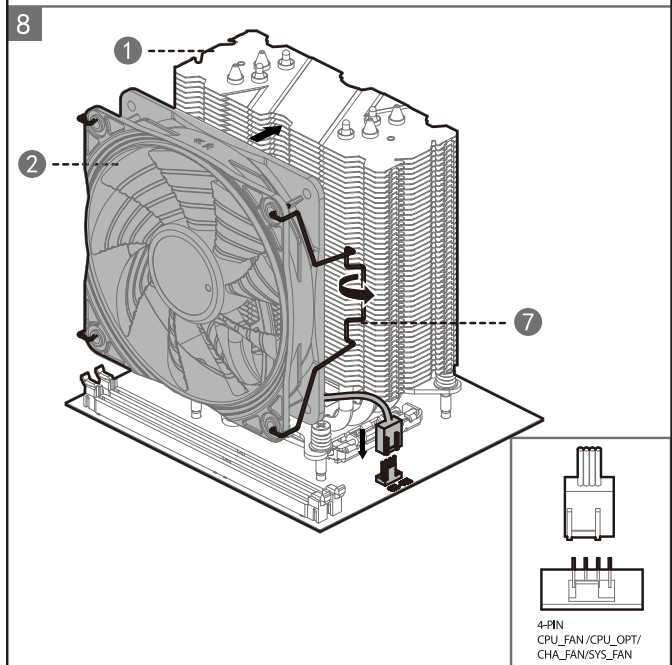

INTEL LGA 1700/1200/1151/1150/1155