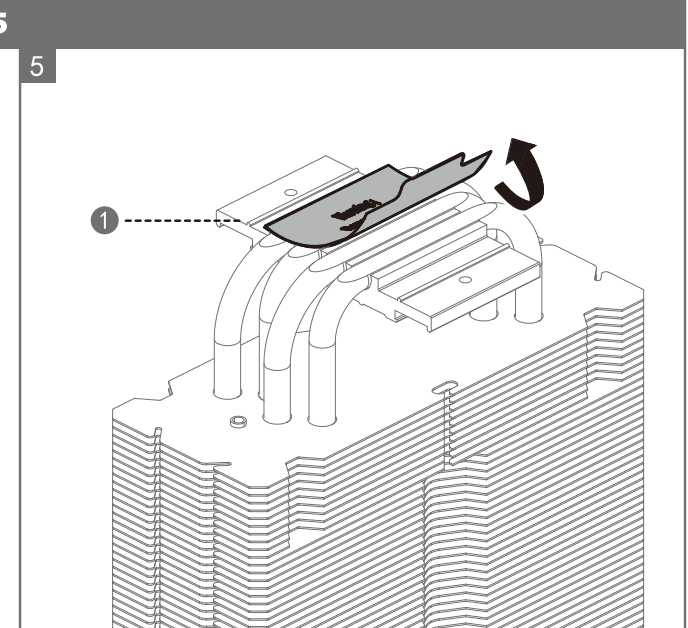

GAMMAXX 400 /GTE Series

120mm Single Tower CPU Cooler

- GAMMAXX 400G
- GAMMAXX 400K
- GAMMAXX 400S
- GAMMAXX 400 V2(Red)
- GAMMAXX 400 V2(Blue)
- GAMMAXX GTE V2(Black)
- GAMMAXX GTE V2(White)

www.deepcool.com