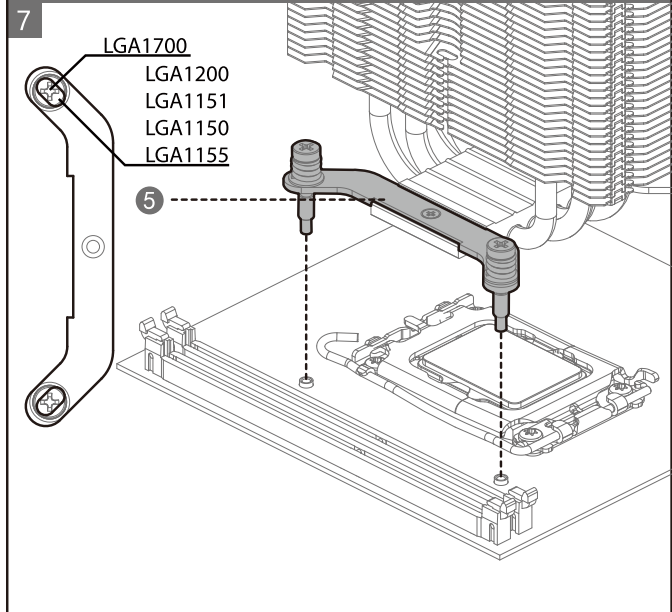

INTEL LGA 1700/1200/1151/1150/1155