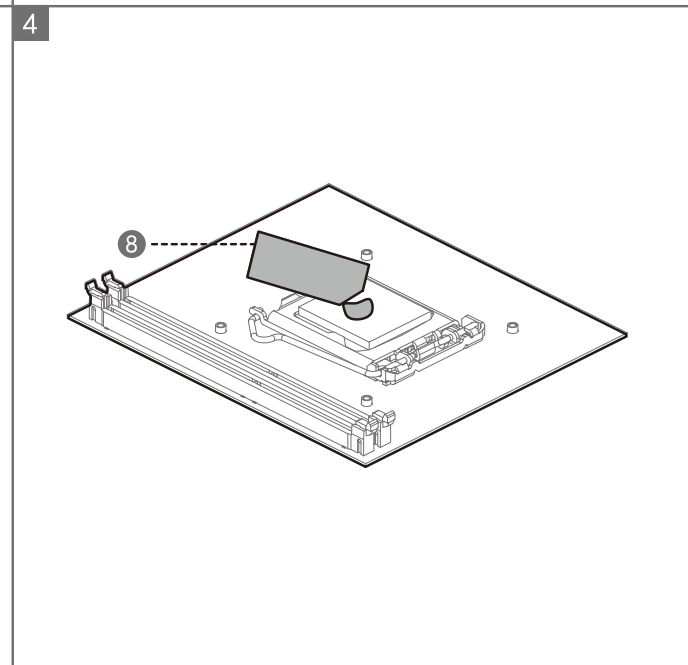

GAMMAXX 400 /GTE Series

120mm Single Tower CPU Cooler

- GAMMAXX 400G
- GAMMAXX 400K
- GAMMAXX 400S
- GAMMAXX 400 V2(Red)
- GAMMAXX 400 V2(Blue)
- GAMMAXX GTE V2(Black)
- GAMMAXX GTE V2(White)

www.deepcool.com