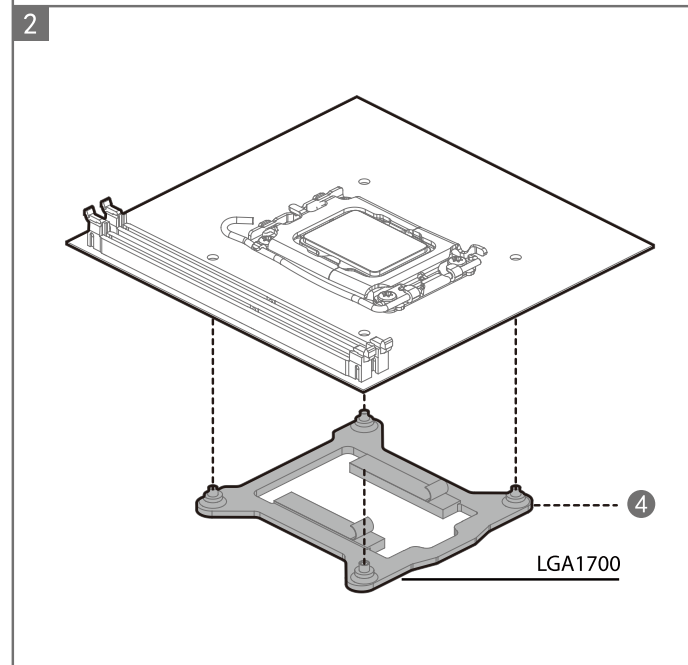

GAMMAXX 400 /GTE Series

120mm Single Tower CPU Cooler

- GAMMAXX 400G
- GAMMAXX 400K
- GAMMAXX 400S
- GAMMAXX 400 V2(Red)
- GAMMAXX 400 V2(Blue)
- GAMMAXX GTE V2(Black)
- GAMMAXX GTE V2(White)

www.deepcool.com