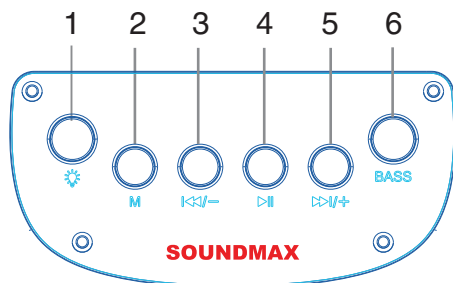

Руководство по эксплуатации

Уважаемый покупатель!

Благодарим Вас за покупку нашего изделия. Чтобы понять, как правильно и безопасно пользоваться изделием, рекомендуется тщательно изучить настоящее руководство перед включением, регулировкой и эксплуатацией изделия. Сохраняйте руководство для использования в будущем.

Описание

Панель управления