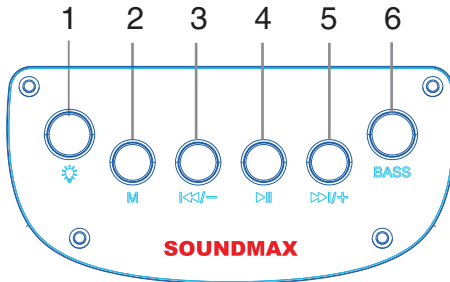

Description

Control panel

- | | |
|------------------------------------|------------------------------------|
| 1. LIGHT button | 7. OFF/ON switch |
| 2. M button | 8. AUX input 3.5 mm |
| 3. ◀◀ (PREVIOUS) / Volume - button | 9. TF (microSD) card slot |
| 4. ▶▶ (PLAY/PAUSE) button | 10. Charging port DC 5V (microUSB) |
| 5. ▶▶ (NEXT) / Volume + button | 11. USB port |
| 6. BASS button | 12. Microphone input 6.35 mm |