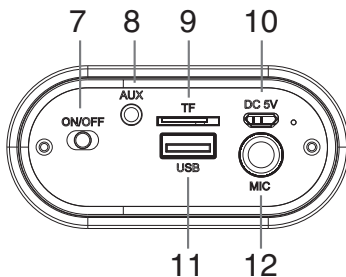

Dear customer!

Thank you for purchasing our product. For safety, it is strongly recommended to read this manual carefully before connecting, operating and/or adjusting the product and keep the manual for reference in future.

Description

Control panel

1. LIGHT button	7. OFF/ON switch
2. M button	8. AUX input 3.5 mm
3. ◀◀ (PREVIOUS) / Volume - button	9. TF (microSD) card slot
4. ▶▶ (PLAY/PAUSE) button	10. Charging port DC 5V (microUSB)
5. ▶▶ (NEXT) / Volume + button	11. USB port
6. BASS button	12. Microphone input 6.35 mm

Back panel

SOUNDMAX