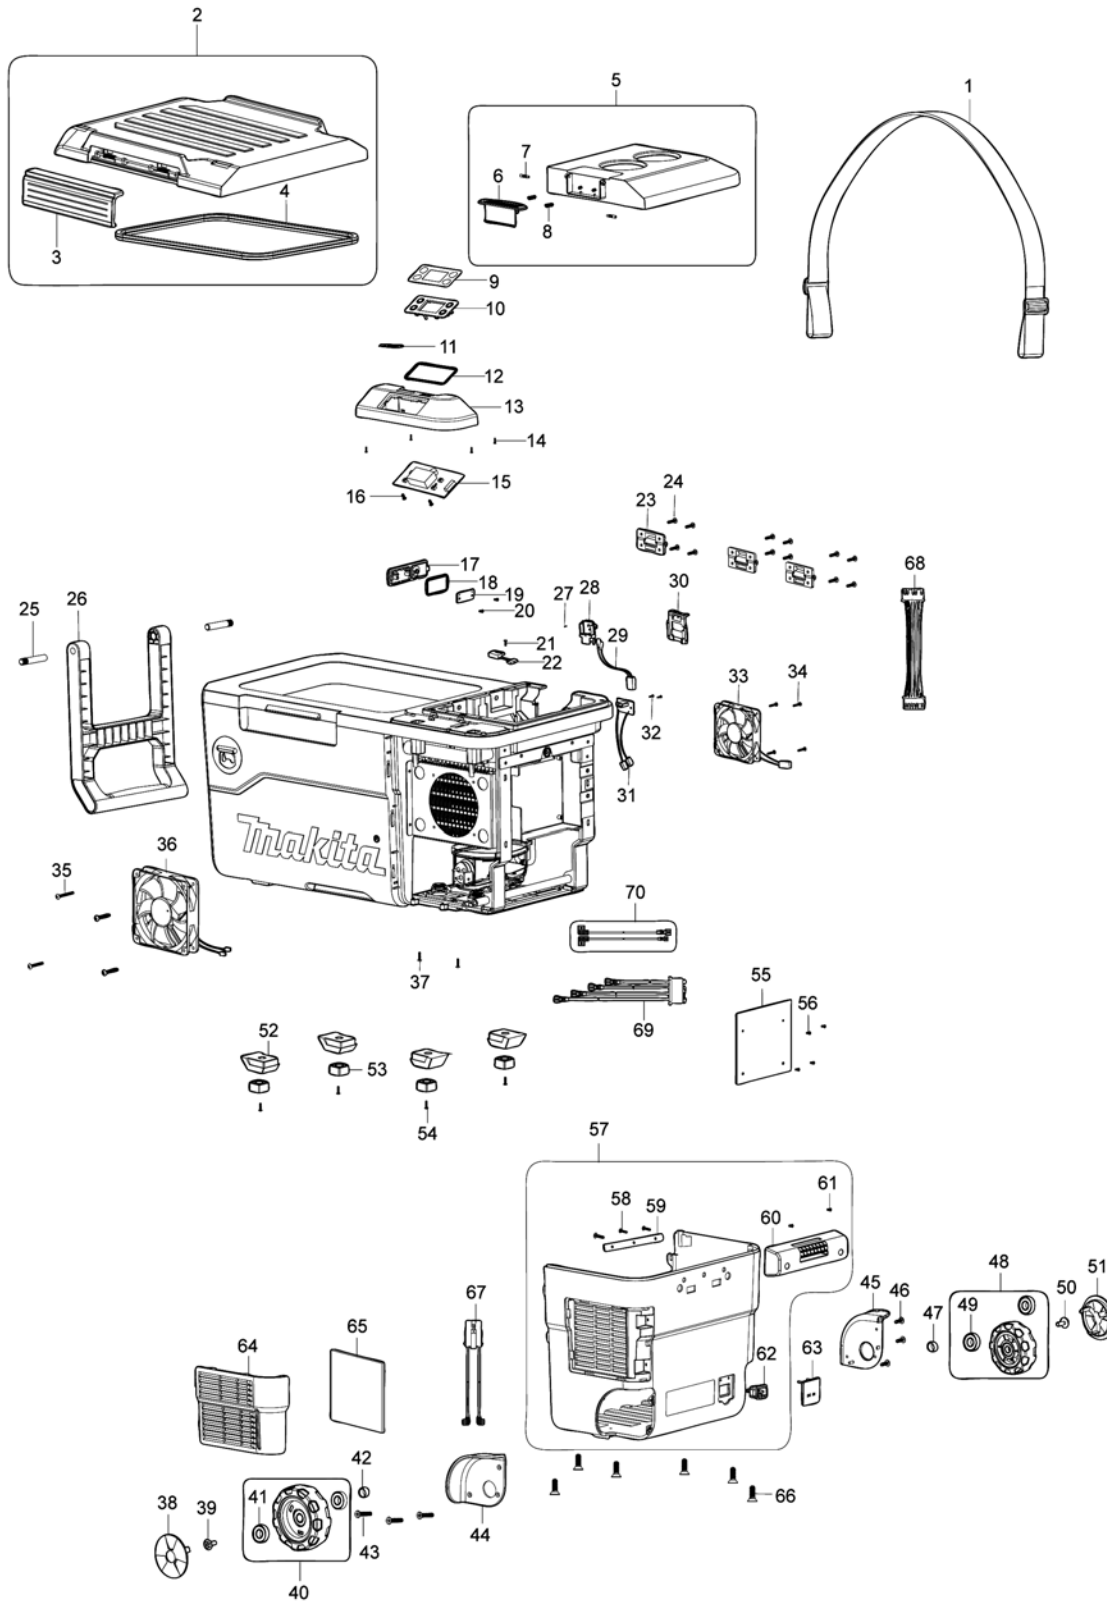

Model No.CW001G CORDLESS COOLER & WARMER BOX

Model No.CW001G CORDLESS COOLER & WARMER BOX

Item	Parts No.	Description	I/C	Qty	New/Old	Opt. 1	Opt. 2	Note
001	A-71093	SHOULDER BELT		1				
002	WL00000004	TOP COVER ASSY		1				
	D10	INC. 3,4						
003	WL00000005	HANDLE A		1				
004	WL00000006	SEALING		1				
005	WL00000088	BATTERY COVER		1				
	D10	INC. 6,7,8						
006	WL00000089	HANDLE B		1				
007	WL00000090	SHAFT		2				
008	WL00000010	COMPRESSION SPRING 5MM		2				
009	WL00000092	CONTROL FILM		1				
010	WL00000093	SWITCH PANEL		1				
011	WL00000094	XGT LABEL		1				
012	WL00000013	SEALING B		1				
013	WL00000095	CONTROL PANEL		1				
014	WL00000015	TAPPING SCREW 3X10		4				
015	WL00000096	CONTROL PCB		1				
016	WL00000017	TAPPING SCREW 3X8		2				
017	WL00000018	THERMOSTAT TOP COVER		1				
018	WL00000019	SEALING C		1				
019	WL00000097	LIGHT BOARD ASSY		1				
020	WL00000017	TAPPING SCREW 3X8		2				
021	WL00000015	TAPPING SCREW 3X10		1				
022	WL00000021	MAGNETIC SWITCH WITH CABLE		1				
023	WL00000022	HINGE		3				
024	WL00000023	TAPPING SCREW 4X16		12				
025	WL00000025	SHAFT 10MM (DRAG HANDLE)		2				
026	WL00000026	DRAG HANDLE		1				
027	WL00000098	SCREWS ST3X8		1				
028	WL00000099	BATTERY TERMINAL		1				
029	WL00000100	LEAD WIRE		1				
030	WL00000101	BATTERY TERMINAL COVER		1				
031	WL00000102	USB PCB		1				
032	WL00000015	TAPPING SCREW 3X10		2				
033	WL00000103	FAN (AIR OUTLET)		1				
034	WL00000104	SCREWS M4X30		4				
035	WL00000104	SCREWS M4X30		4				