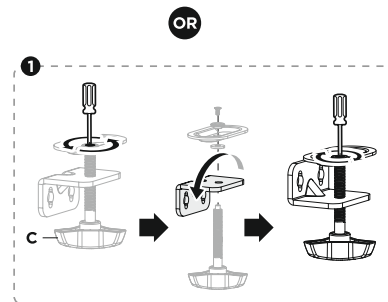

Features

- Monitor desk mount with single monitor arm
- Arm allows to swivel, extend, retract or tilt your display and enables rotating the display from landscape-to-portrait mode, etc
- Works with almost any LCD monitor (max. 32")
- Strong desk clamp or grommet for easy and secure fixation on your desk
- Built-in cable management for an organized and neat workspace
- VESA compatible (100 x 100 mm and 75 x 75 mm)

Specifications

- Material: steel, plastic
- Surface finish: powder coating
- Color: fine texture black
- Fit screen size: 17" - 32"
- Weight capacity: 9 kg
- VESA compatible: 100 mm x 100 mm, 75 mm x 75 mm
- Tilt range: +45° ~ -45°
- Swivel range: +90° ~ -90°
- Screen rotation: +180° ~ -180°
- Installation: grommet, clamp
- Suggested desktop thickness: clamp: 10 mm ~ 85 mm, grommet: 10 mm ~ 40 mm
- Cable management: yes
- Net weight: 2.7 kg

1

2 Clamp Mounting

Grommet Mounting