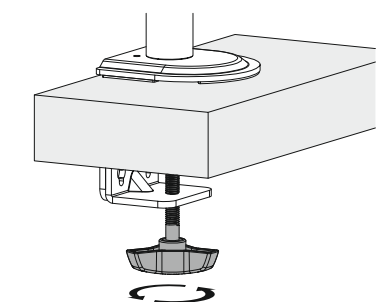

Features

- Monitor desk mount with single monitor arm
- Arm allows to swivel, extend, retract or tilt your display and enables rotating the display from landscape-to-portrait mode, etc
- Works with almost any LCD monitor (max. 32")
- Strong desk clamp or grommet for easy and secure fixation on your desk
- Built-in cable management for an organized and neat workspace
- VESA compatible (100 x 100 mm and 75 x 75 mm)

Specifications

- Material: steel, plastic
- Surface finish: powder coating
- Color: fine texture black
- Fit screen size: 17" - 32"
- Weight capacity: 9 kg
- VESA compatible: 100 mm x 100 mm, 75 mm x 75 mm
- Tilt range: +45° ~ -45°
- Swivel range: +90° ~ -90°
- Screen rotation: +180° ~ -180°
- Installation: grommet, clamp
- Suggested desktop thickness: clamp: 10 mm ~ 85 mm, grommet: 10 mm ~ 40 mm
- Cable management: yes
- Net weight: 2.7 kg

1

2 Clamp Mounting

Grommet Mounting