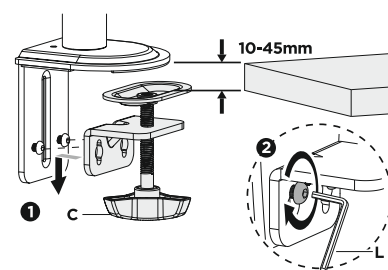

Features

- Monitor desk mount with single monitor arm
- Arm allows to swivel, extend, retract or tilt your display and enables rotating the display from landscape-to-portrait mode, etc
- Works with almost any LCD monitor (max. 32")
- Strong desk clamp or grommet for easy and secure fixation on your desk
- Built-in cable management for an organized and neat workspace
- VESA compatible (100 x 100 mm and 75 x 75 mm)

Specifications

- Material: steel, plastic
- Surface finish: powder coating
- Color: fine texture black
- Fit screen size: 17" - 32"
- Weight capacity: 9 kg
- VESA compatible: 100 mm x 100 mm, 75 mm x 75 mm
- Tilt range: +45° ~ -45°
- Swivel range: +90° ~ -90°
- Screen rotation: +180° ~ -180°
- Installation: grommet, clamp
- Suggested desktop thickness: clamp: 10 mm ~ 85 mm, grommet: 10 mm ~ 40 mm
- Cable management: yes
- Net weight: 2.7 kg

1

2 Clamp Mounting

Grommet Mounting