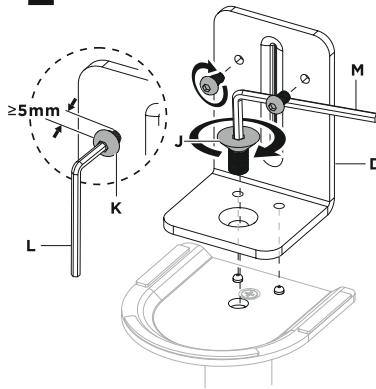

Features

- Monitor desk mount with single monitor arm
- Arm allows to swivel, extend, retract or tilt your display and enables rotating the display from landscape-to-portrait mode, etc
- Works with almost any LCD monitor (max. 32")
- Strong desk clamp or grommet for easy and secure fixation on your desk
- Built-in cable management for an organized and neat workspace
- VESA compatible (100 x 100 mm and 75 x 75 mm)

Specifications

- Material: steel, plastic
- Surface finish: powder coating
- Color: fine texture black
- Fit screen size: 17" - 32"
- Weight capacity: 9 kg
- VESA compatible: 100 mm x 100 mm, 75 mm x 75 mm
- Tilt range: +45° ~ -45°
- Swivel range: +90° ~ -90°
- Screen rotation: +180° ~ -180°
- Installation: grommet, clamp
- Suggested desktop thickness: clamp: 10 mm ~ 85 mm, grommet: 10 mm ~ 40 mm
- Cable management: yes
- Net weight: 2.7 kg

1

2 Clamp Mounting

Grommet Mounting