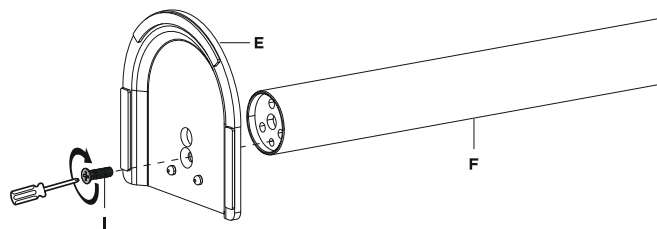

Features

- Monitor desk mount with single monitor arm
- Arm allows to swivel, extend, retract or tilt your display and enables rotating the display from landscape-to-portrait mode, etc
- Works with almost any LCD monitor (max. 32")
- Strong desk clamp or grommet for easy and secure fixation on your desk
- Built-in cable management for an organized and neat workspace
- VESA compatible (100 x 100 mm and 75 x 75 mm)

Specifications

- Material: steel, plastic
- Surface finish: powder coating
- Color: fine texture black
- Fit screen size: 17" - 32"
- Weight capacity: 9 kg
- VESA compatible: 100 mm x 100 mm, 75 mm x 75 mm
- Tilt range: +45° ~ -45°
- Swivel range: +90° ~ -90°
- Screen rotation: +180° ~ -180°
- Installation: grommet, clamp
- Suggested desktop thickness: clamp: 10 mm ~ 85 mm, grommet: 10 mm ~ 40 mm
- Cable management: yes
- Net weight: 2.7 kg

1

2 Clamp Mounting

Grommet Mounting