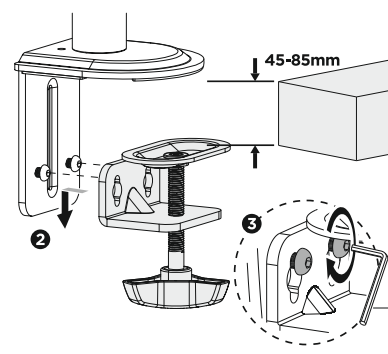

Features

- Monitor desk mount with single monitor arm
- Arm allows to swivel, extend, retract or tilt your display and enables rotating the display from landscape-to-portrait mode, etc
- Works with almost any LCD monitor (max. 32")
- Strong desk clamp or grommet for easy and secure fixation on your desk
- Built-in cable management for an organized and neat workspace
- VESA compatible (100 x 100 mm and 75 x 75 mm)

Specifications

- Material: steel, plastic
- Surface finish: powder coating
- Color: fine texture black
- Fit screen size: 17" - 32"
- Weight capacity: 9 kg
- VESA compatible: 100 mm x 100 mm, 75 mm x 75 mm
- Tilt range: +45° ~ -45°
- Swivel range: +90° ~ -90°
- Screen rotation: +180° ~ -180°
- Installation: grommet, clamp
- Suggested desktop thickness: clamp: 10 mm ~ 85 mm, grommet: 10 mm ~ 40 mm
- Cable management: yes
- Net weight: 2.7 kg

1

2 Clamp Mounting

Grommet Mounting