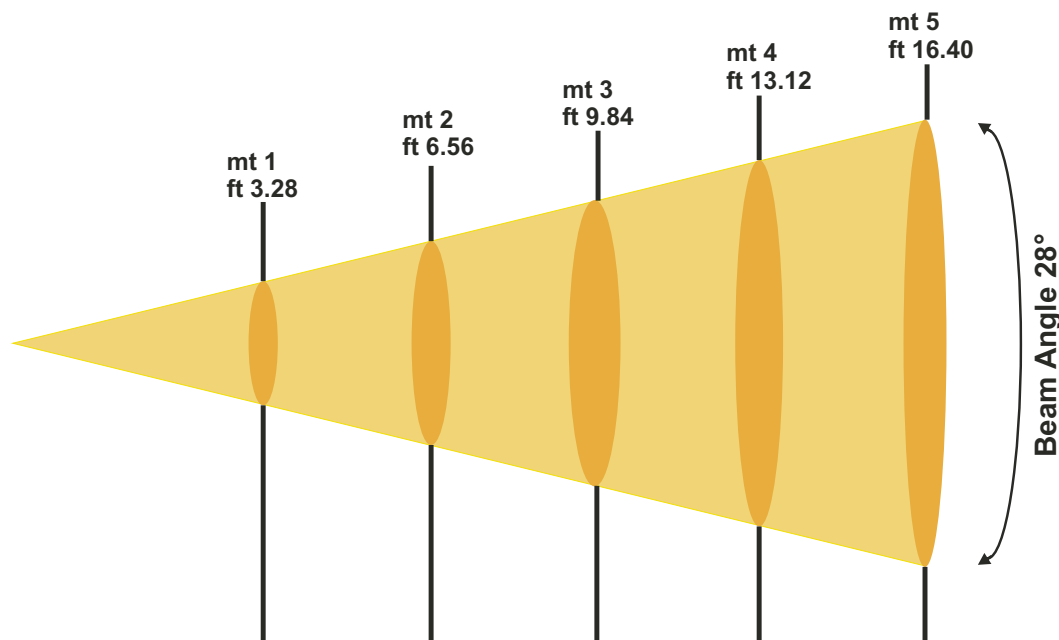

# FOCUS FC Official Photometric Chart

Lenses set: **MEDIUM Flood**

LEDs current: **500mA**

Lux center [lx]	3752	938	417	235	150
Foot candles [fc]	349	87	39	22	14
Diameter [cm]	41	81	122	162	203
Diameter [ft]	1,33	2,66	3,99	5,32	6,65

Beam Angle 22,9°

DESIGNED TO SHINE

dts-lighting.it PROUDLY MADE IN ITALY

# FOCUS FC Official Photometric Chart

Lenses set: **WIDE Flood**

LEDs current: **500mA**

Lux center [lx]	2548	637	283	159	102
Foot candles [fc]	237	59	26	15	9
Diameter [cm]	50	100	150	199	249
Diameter [ft]	1,64	3,27	4,91	6,54	8,18

Beam Angle 28°