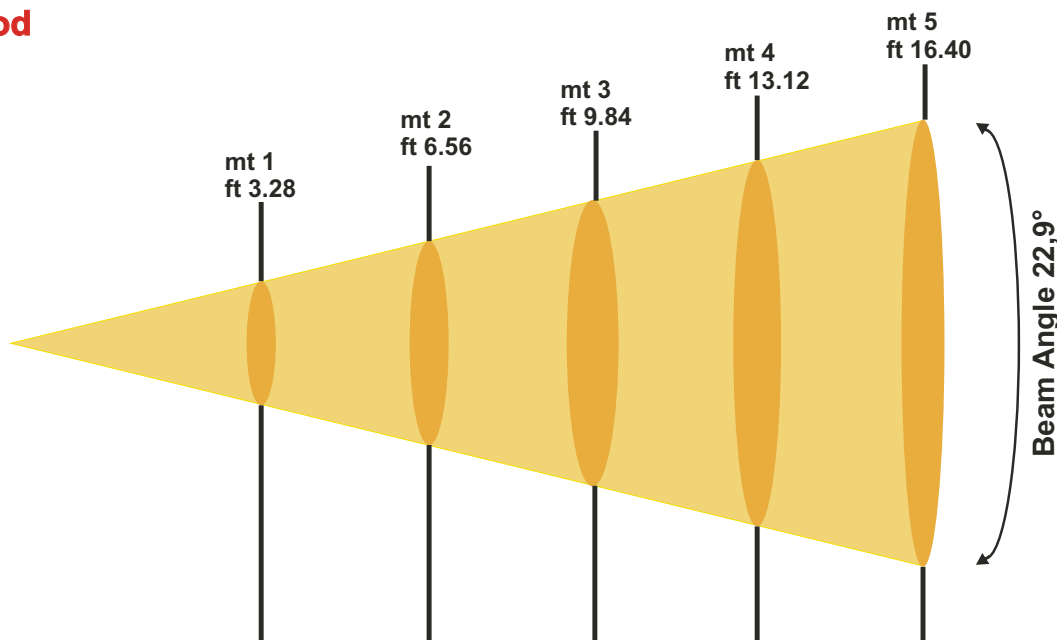

# FOCUS FC Official Photometric Chart

Lenses set: **MEDIUM Flood**

LEDs current: **500mA**

Lux center [lx]	3752	938	417	235	150
Foot candles [fc]	349	87	39	22	14
Diameter [cm]	41	81	122	162	203
Diameter [ft]	1,33	2,66	3,99	5,32	6,65

Beam Angle 22,9°

DESIGNED TO SHINE

dts-lighting.it PROUDLY MADE IN ITALY

# FOCUS FC Official Photometric Chart

Lenses set: **WIDE Flood**

LEDs current: **500mA**

Lux center [lx]	2548	637	283	159	102
Foot candles [fc]	237	59	26	15	9
Diameter [cm]	50	100	150	199	249
Diameter [ft]	1,64	3,27	4,91	6,54	8,18

Beam Angle 28°