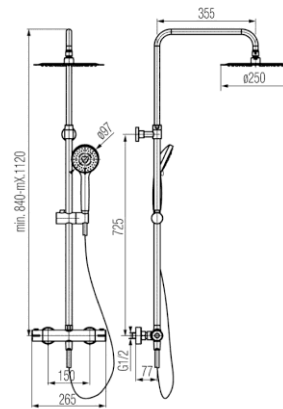

## Shower column

Code	EAN13
2447120	5902273545446

**Product usage:**

For use in with cold and hot water systems in buildings

**Type:**

Shower sets

**Guarantee:**

5-year

**Technical data/Operating parameters:**

Max pressure: 1,0 MPa,  
Max temperature: 90°C

**Used materials:**

brass, ABS copolymer

**Finish:**

black mat