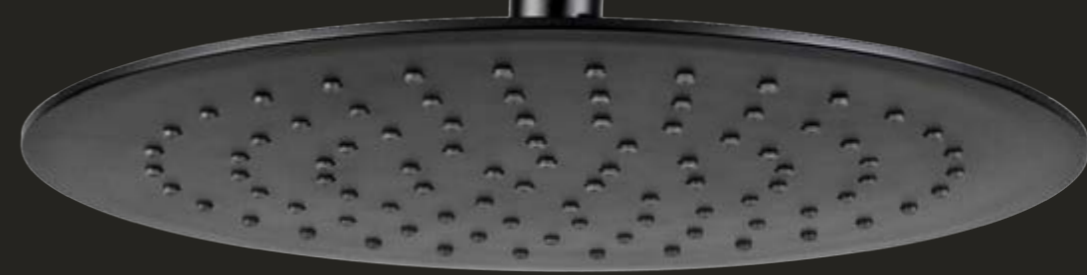

CONCEALED
SYSTEMS

CONCEALED
SHOWER SET

ROSE

At a time when sanitary fittings stop being just utility equipment and become a decoration, it is worth reaching for something really special. The combination of warm copper, a bit of amber and precious gold intrigues and delights. The dawn reflected in the ROSE GOLD color is an experience you will come back to.

VALVEX SHOWER | 7

ROSE

CONCEALED SHOWER SET

- 2445430 Shower head ø 250 mm
- 2445420 Wall-mounted riser rail
- 2445270 Concealed bathtub and shower mixer
- 2445350 1-function shower set
- 2445410 Wall supply elbow

CONCEALED
SHOWER SET

DIONE

2449990

- 2448410 Shower head ø 250 mm
- 2448460 Wall-mounted riser rail
- 2454880 Concealed bathtub and shower mixer
- 2449440 3-function shower hand
- 2448310 Wall supply elbow
- 2449900 Shower hose PCV SilverShine