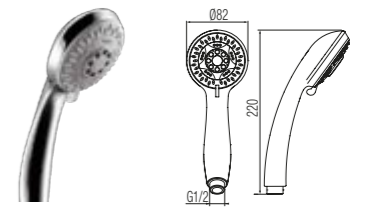

CONCEALED
SHOWER SET

DIONE

2449990

- 2448410 Shower head ø 250 mm
- 2448460 Wall-mounted riser rail
- 2454880 Concealed bathtub and shower mixer
- 2449440 3-function shower hand
- 2448310 Wall supply elbow
- 2449900 Shower hose PCV SilverShine

Shower head CARRÉ
250 x 250 mm
2448440

Shower head CARRÉ
200 x 200 mm
2448430

Shower head DIONE
Rose Gold ø 252 mm
2445430

Shower head DIONE Black
ø 250 mm
2445960

Shower head DIONE
ø 300 mm
2448420

Shower head DIONE
ø 250 mm
2448410

Shower set

Flow class	B/Z
Net weight	3995 g
Finish	Chrome

LOFT GOLD - 2455850

3-function shower set

Flow class	S/Z
Net weight	465 g
Finish	Gold

FARO - 2449960

Shower set

Flow class	B/Z
Net weight	3995 g
Finish	Chrome

WET - 2449450

5-function shower head

Net weight	145 g
Finish	Chrome

TUBE - 2455700

Shower set

Flow class	B/Z
Net weight	3800 g
Finish	Chrome

COOL - 2449940

Shower set