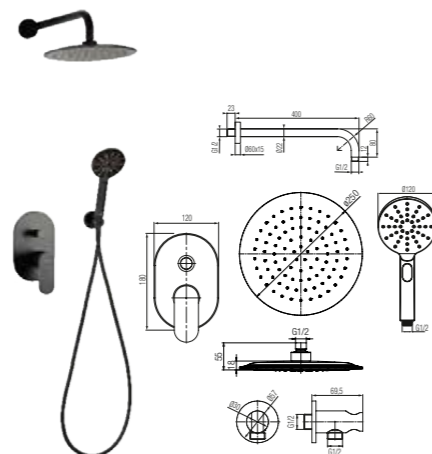

DIONE BLACK - 2448860

Concealed shower set

Flow class	C/Z
Net weight	3270 g
Finish	Black mat