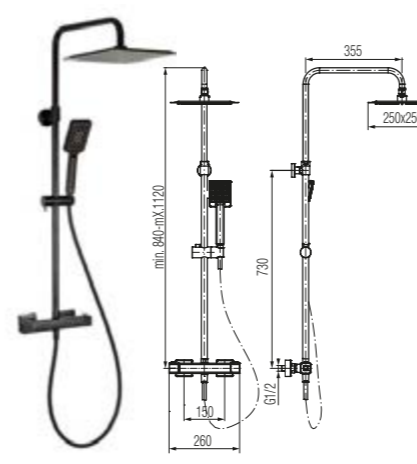

CONCEALED
SHOWER SET

DIONE

2449990

- 2448410 Shower head ø 250 mm
- 2448460 Wall-mounted riser rail
- 2454880 Concealed bathtub and shower mixer
- 2449440 3-function shower hand
- 2448310 Wall supply elbow
- 2449900 Shower hose PCV SilverShine

3-functional shower hand

WET
2449450

5-functional shower hand

SAVE MONEY

TECHNICAL
DATA

TECHNICAL DATA

CARRÉ BLACK - 2448850

Concealed shower set

Flow class	C/A
Net weight	3680 g
Finish	Black mat

CARRÉ - 2449980

Concealed shower set

Flow class	C/A
Net weight	3680 g
Finish	Chrome

CUBUS BLACK - 2447130

Shower set with thermostatic mixer

Flow class	B/Z
Net weight	---
Finish	Black mat