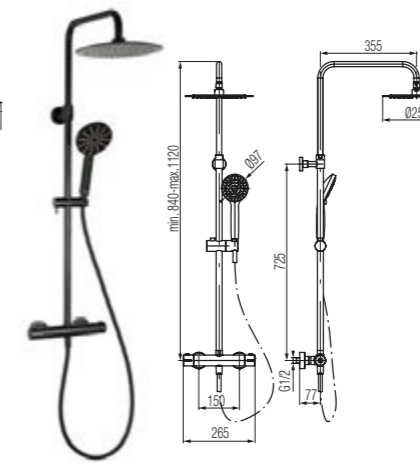

DIYA BLACK - 2447120

Shower set with thermostatic mixer

Flow class	B/Z
Net weight	---
Finish	Black mat