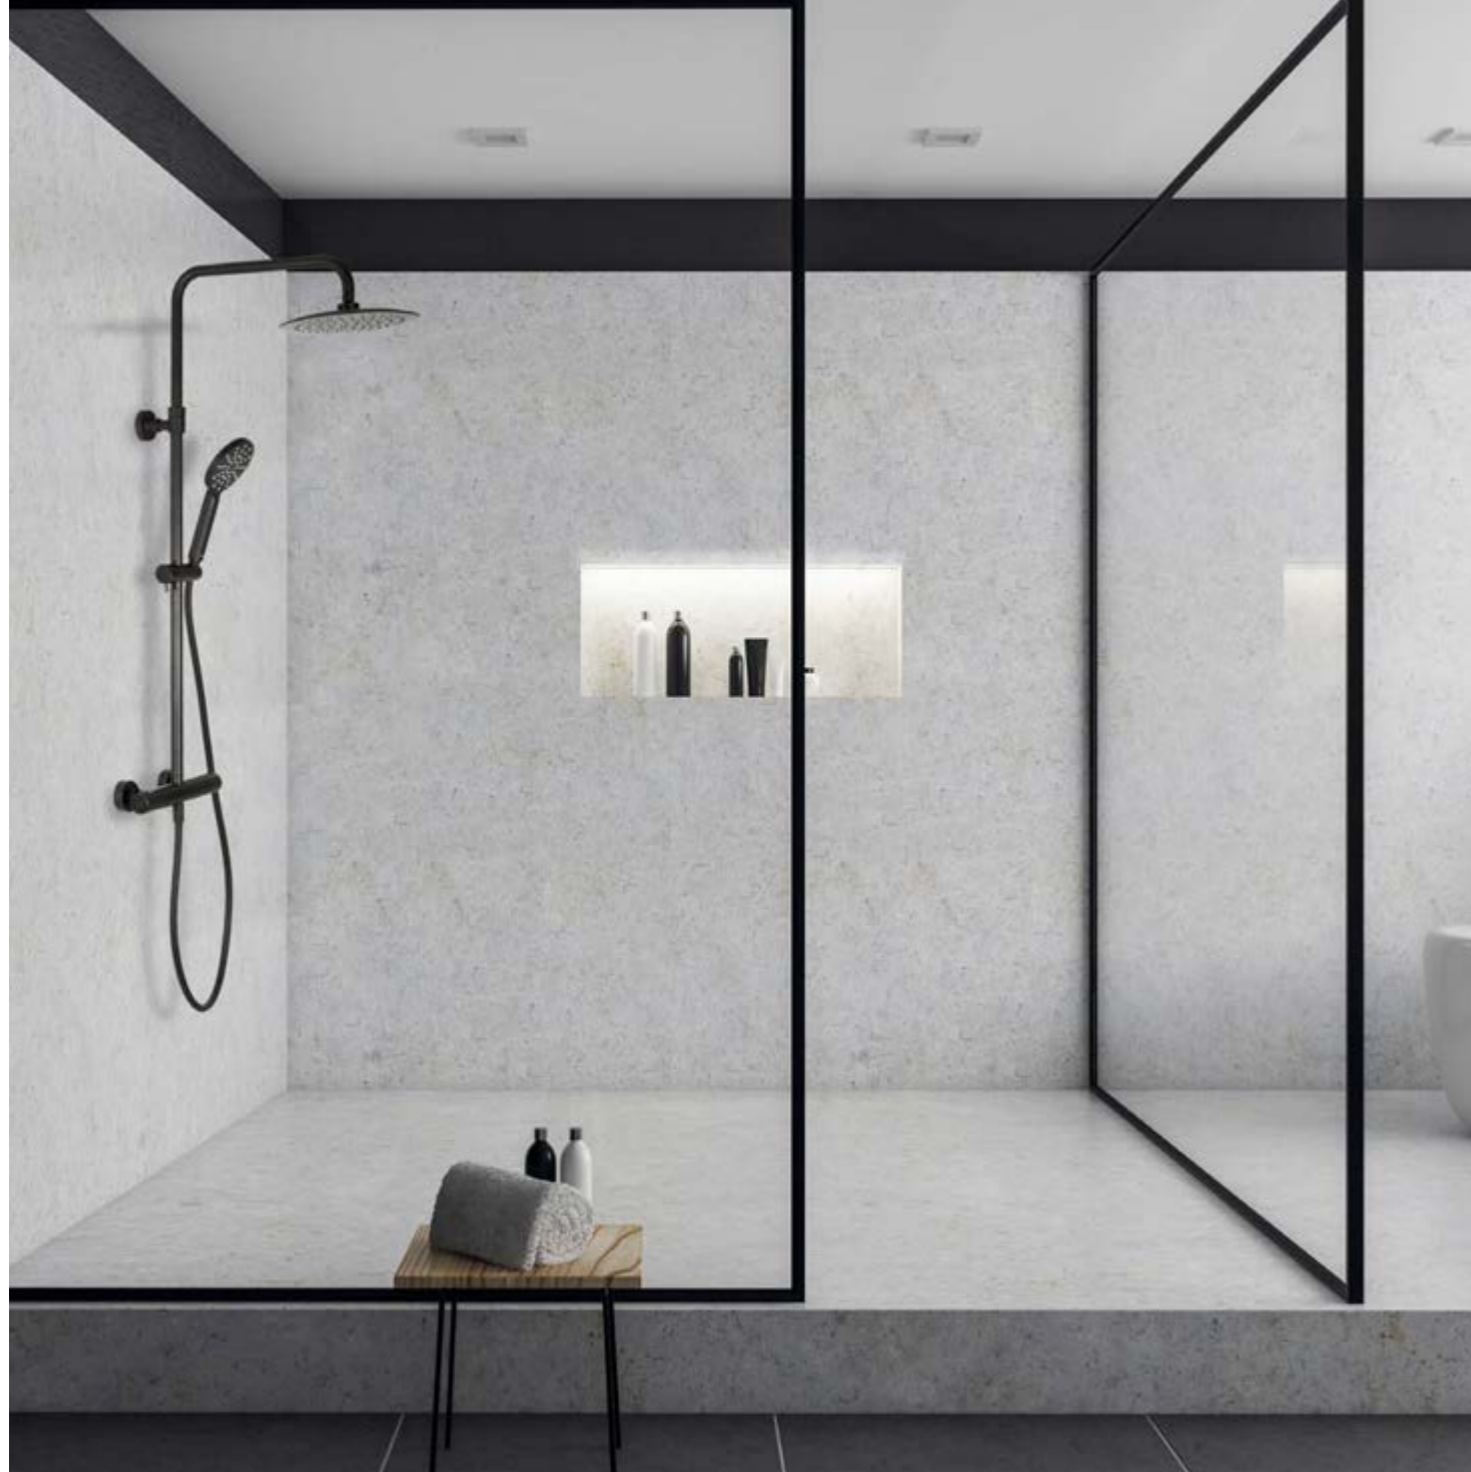

SHOWER SET WITH
THERMOSTATIC
MIXER

DIYA BLACK

Black never passes! a touch of artistic
The DIYA BLACK breath to every
shower column, in- bathroom. Discover
spired by the world a way to relax and re-
of fashion and ap- creation at home.
plied art, will bring

2447120

*Magic
click!*