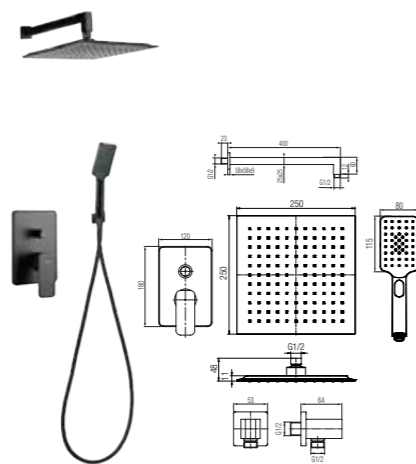

2455850

*Magic
click!*

3 FUNCTION

FARO
2449960

5-function shower set
with soap dish

COOL
2449940

3-function shower set
with soap dish

VERA
2449430

3-functional shower hand

WET
2449450

5-functional shower hand

SAVE MONEY

TECHNICAL
DATA

TECHNICAL DATA

CARRÉ BLACK - 2448850

Concealed shower set