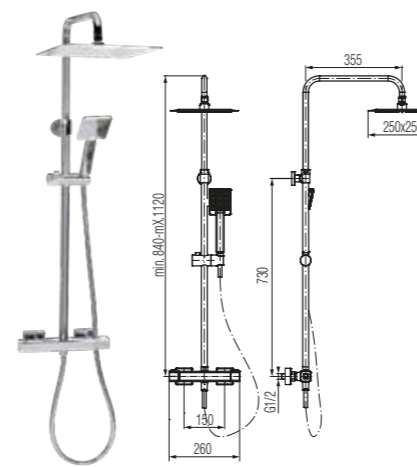

CONCEALED
SHOWER SET

DIONE

2449990

- 2448410 Shower head ø 250 mm
- 2448460 Wall-mounted riser rail
- 2454880 Concealed bathtub and shower mixer
- 2449440 3-function shower hand
- 2448310 Wall supply elbow
- 2449900 Shower hose PCV SilverShine

CONCEALED
SHOWER SET

CARRÉ

2449980

- 2448440 Shower head 250 x 250 mm
- 2448470 Wall-mounted riser rail
- 2454980 Concealed bathtub and shower mixer
- 2328280 1-function shower hand
- 2448330 Wall supply elbow
- 2500070 Shower hose PCV SilverShine

Flow class	C/S
Net weight	---
Finish	Rose Gold

DIONE BLACK - 2448860

Concealed shower set

Flow class	C/Z
Net weight	3270 g
Finish	Black mat

DIONE - 2449990

Concealed shower set

Flow class	C/Z
Net weight	3270 g
Finish	Chrome

CUBUS - 2447140

Shower set with thermostatic mixer

Flow class	B/A
Net weight	5250 g
Finish	Chrome

DIYA - 2447190

Shower set with thermostatic mixer

Flow class	B/A
Net weight	3500 g
Finish	Chrome

LOFT - 2455740