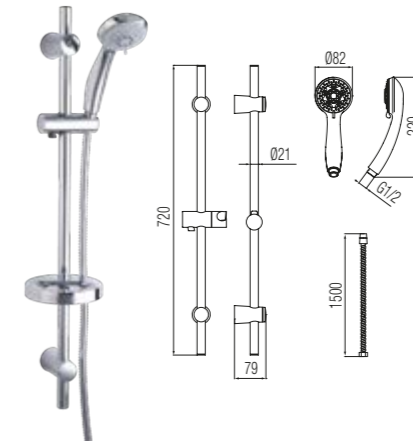

CONCEALED
SHOWER SET

DIONE

2449990

- 2448410 Shower head ø 250 mm
- 2448460 Wall-mounted riser rail
- 2454880 Concealed bathtub and shower mixer
- 2449440 3-function shower hand
- 2448310 Wall supply elbow
- 2449900 Shower hose PCV SilverShine

CONCEALED
SHOWER SET

CARRÉ

2449980

- 2448440 Shower head 250 x 250 mm
- 2448470 Wall-mounted riser rail
- 2454980 Concealed bathtub and shower mixer
- 2328280 1-function shower hand
- 2448330 Wall supply elbow
- 2500070 Shower hose PCV SilverShine

Shower set

Flow class	B/Z
Net weight	3995 g
Finish	Chrome

LOFT GOLD - 2455850

3-function shower set

Flow class	S/Z
Net weight	465 g
Finish	Gold

FARO - 2449960

Shower set

Flow class	B/Z
Net weight	3995 g
Finish	Chrome

WET - 2449450

5-function shower head

Net weight	145 g
Finish	Chrome

TUBE - 2455700

Shower set

Flow class	B/Z
Net weight	3800 g
Finish	Chrome

COOL - 2449940

Shower set