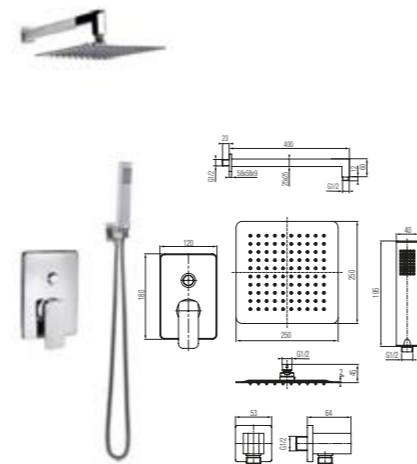

CARRÉ - 2449980

Concealed shower set

Flow class	C/A
Net weight	3680 g
Finish	Chrome