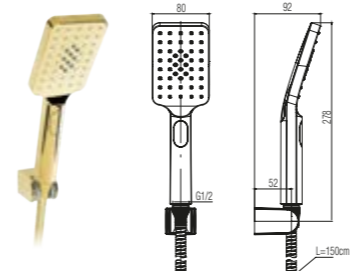

CUBUS - 2447140

Shower set with thermostatic mixer

Flow class	B/A
Net weight	5250 g
Finish	Chrome

DIYA - 2447190

Shower set with thermostatic mixer

Flow class	B/A
Net weight	3500 g
Finish	Chrome

LOFT - 2455740

Shower set

Flow class	B/Z
Net weight	3995 g
Finish	Chrome

LOFT GOLD - 2455850

3-function shower set

Flow class	S/Z
Net weight	465 g
Finish	Gold

FARO - 2449960

Shower set

Flow class	B/Z
Net weight	3995 g
Finish	Chrome