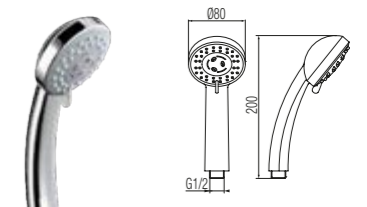

Net weight	140 g
Finish	Chrome