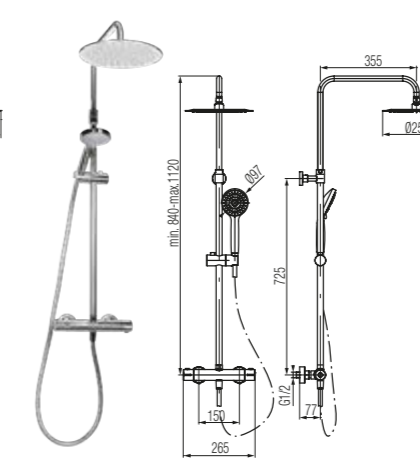

CONCEALED
SHOWER SET

DIONE

2449990

- 2448410 Shower head ø 250 mm
- 2448460 Wall-mounted riser rail
- 2454880 Concealed bathtub and shower mixer
- 2449440 3-function shower hand
- 2448310 Wall supply elbow
- 2449900 Shower hose PCV SilverShine

Flow class	C/S
Net weight	---
Finish	Rose Gold

DIONE BLACK - 2448860

Concealed shower set

Flow class	C/Z
Net weight	3270 g
Finish	Black mat

DIONE - 2449990

Concealed shower set

Flow class	C/Z
Net weight	3270 g
Finish	Chrome

CUBUS - 2447140

Shower set with thermostatic mixer

Flow class	B/A
Net weight	5250 g
Finish	Chrome

DIYA - 2447190

Shower set with thermostatic mixer

Flow class	B/A
Net weight	3500 g
Finish	Chrome

LOFT - 2455740

Shower set

Flow class	B/Z
Net weight	3995 g
Finish	Chrome

LOFT GOLD - 2455850

3-function shower set

Flow class	S/Z
Net weight	465 g
Finish	Gold

FARO - 2449960

Shower set

Flow class	B/Z
Net weight	3995 g
Finish	Chrome