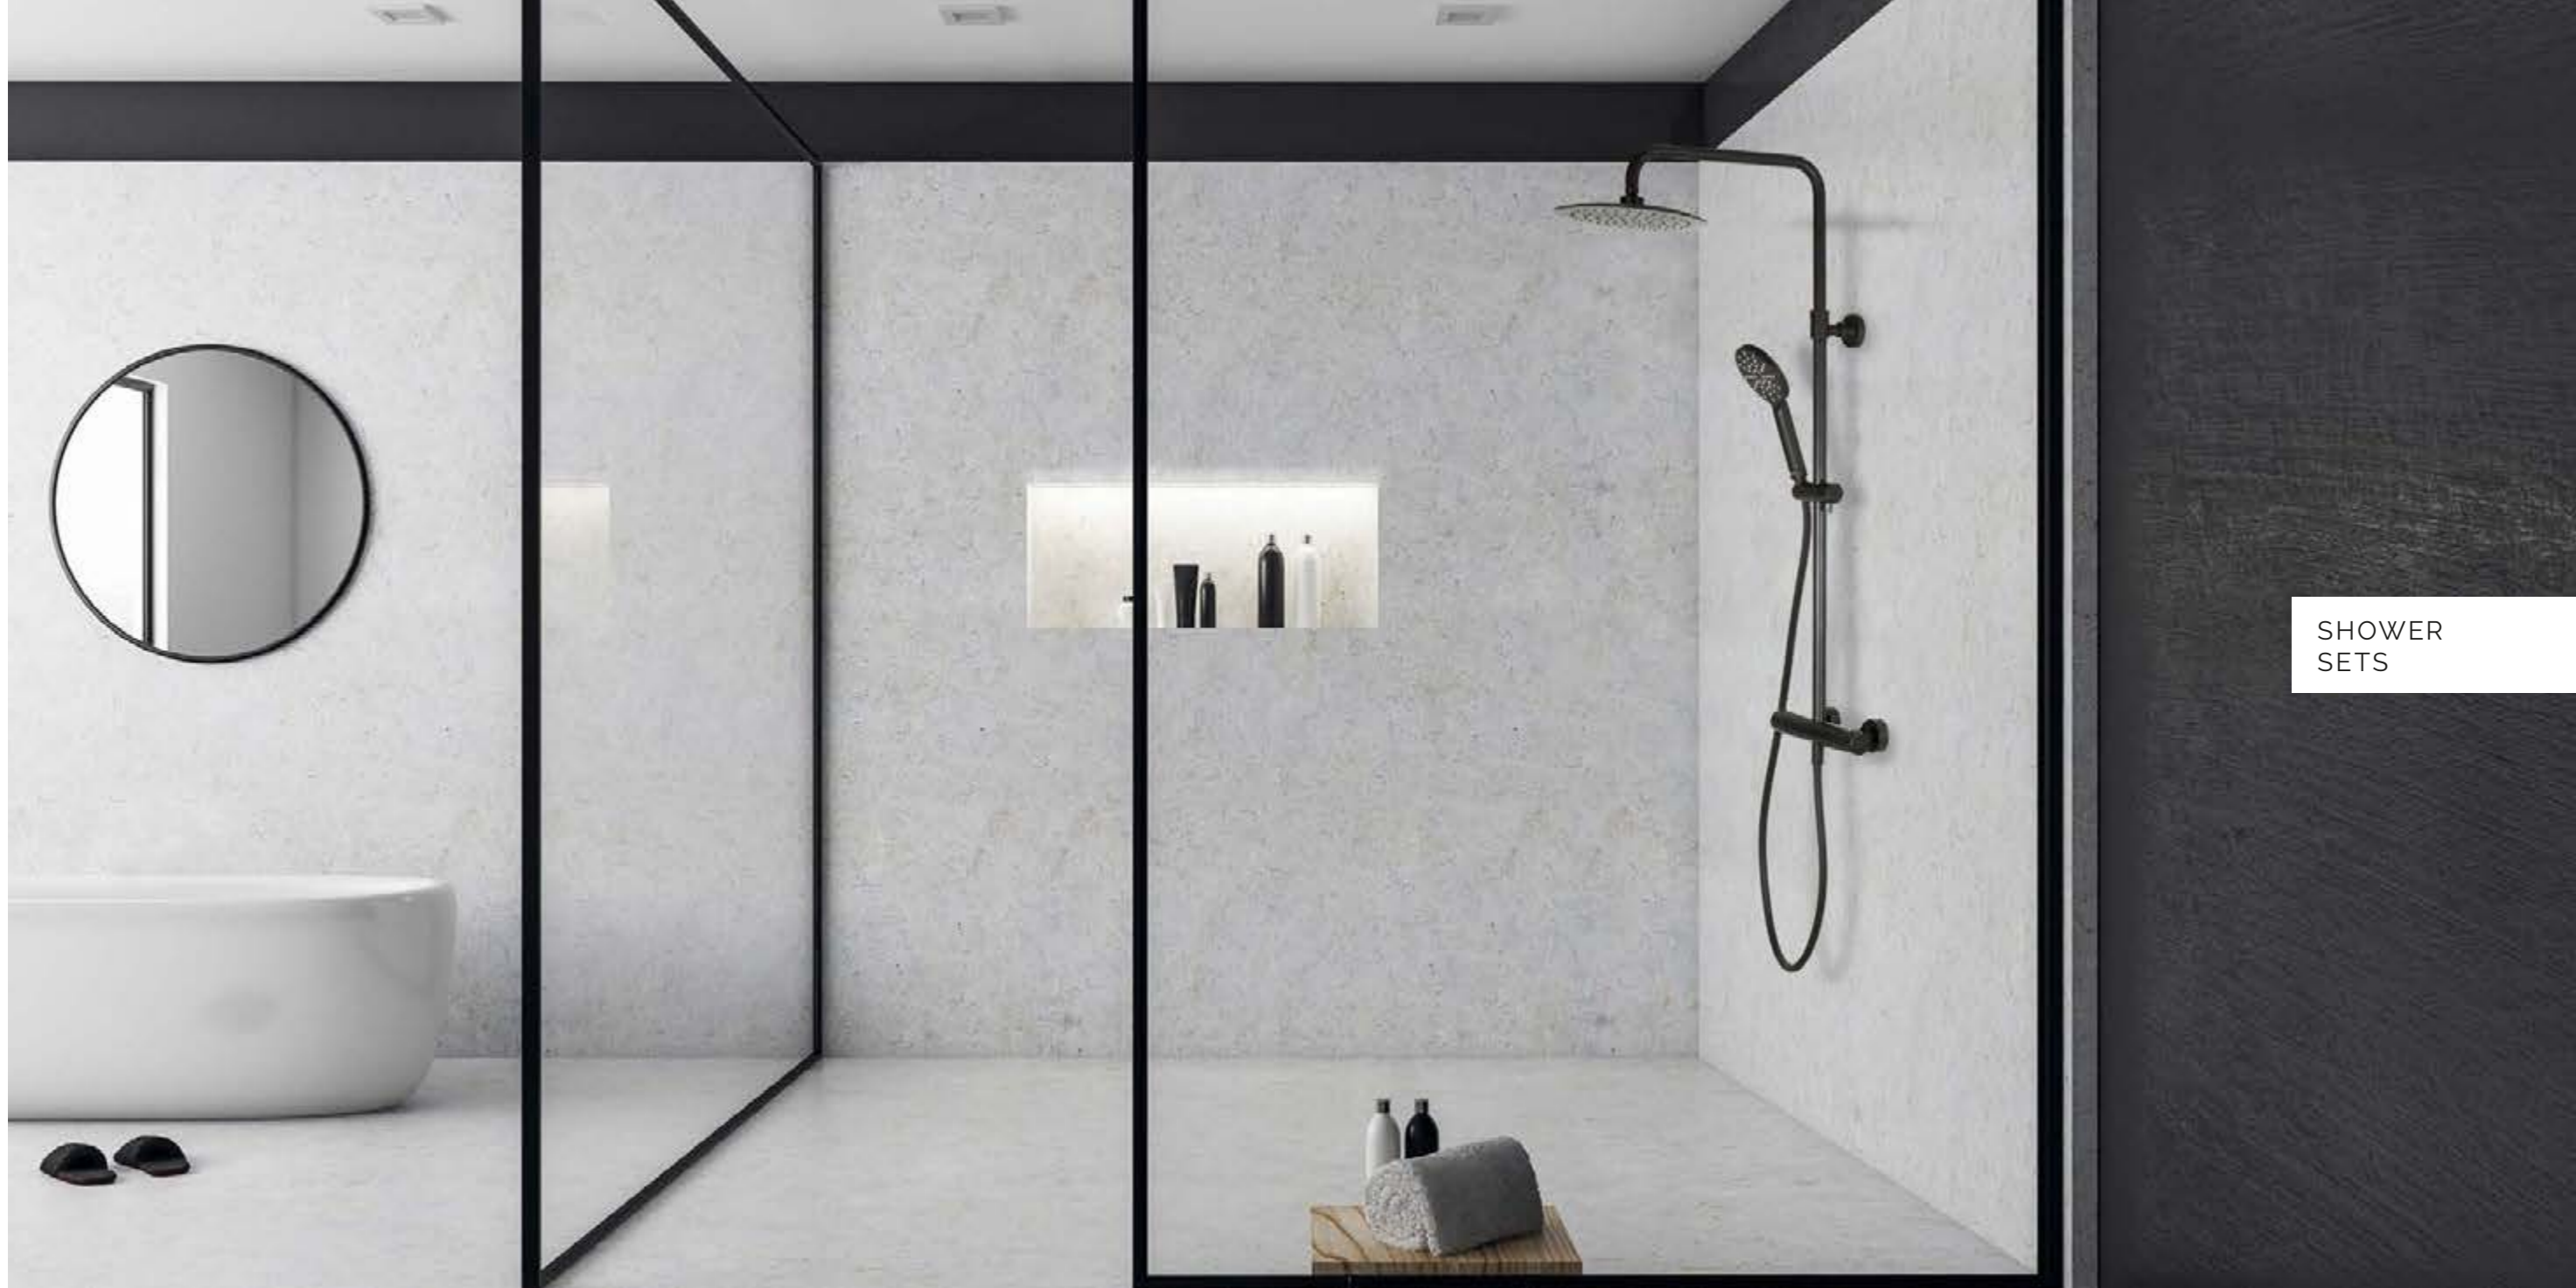

Wall supply elbow
KVADRO Plus
2448330

Shower hose
2500070

3-function
shower hand
2449440

Wall supply elbow
ROUND Plus
2448310

Shower hose
2449900

SHOWER
SETS

SHOWER SET WITH
THERMOSTATIC
MIXER

CUBUS BLACK

Play with contrasts and liven up your interior! The CUBUS BLACK set will help you create an unusual arrangement effect - it will emphasize the character of the bathroom and will provide a strong accent throughout the room. Modern black fittings will win the hearts of dynamic people who are open to unconventional solutions, who love experiments and who value functionality and safety.