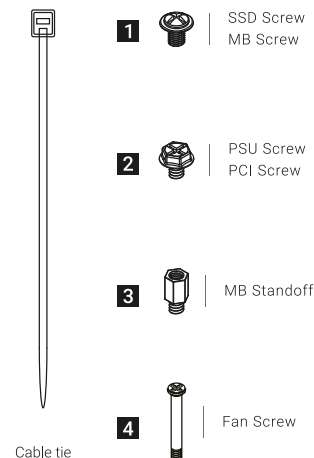

Accessory Bag Contents