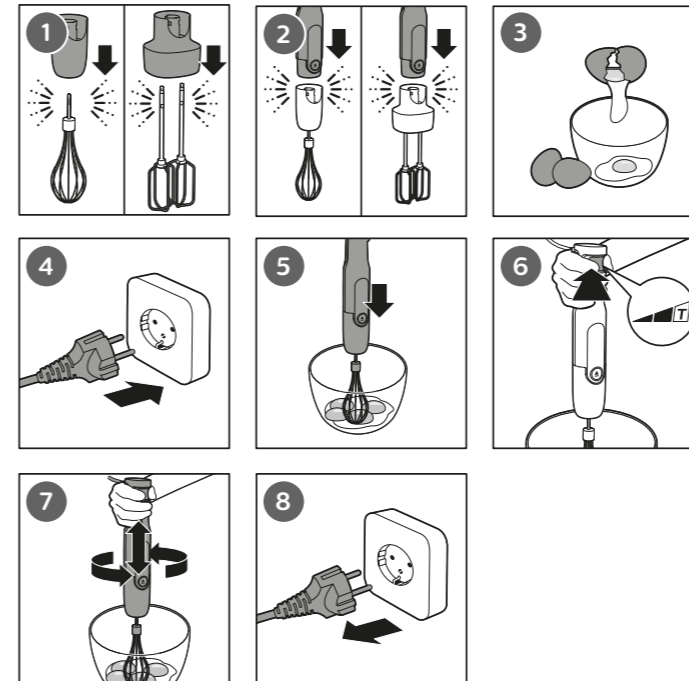

HR2653

		MAX.	⌚	
		100-200 g	30 sec.	
		100-400 ml	60 sec.	
		100-500 ml	60 sec.	
		100-1000 ml	60 sec.	
		250 ml	70-90 sec.	
		4 x	120 sec.	
		250 ml	70-90 sec.	
		4 x	120 sec.	
		750 g	180 sec.	
		750 g	120 sec.	
		200 g	5 x 1 sec.	
		200 g	5 sec.	
		200 g	10 sec.	
		30 g	10 sec.	
		200 g	15 sec.	
		200 g	30 sec.	
		100 g	20 sec.	
		80 g	30 sec.	
		80 g	30 sec.	