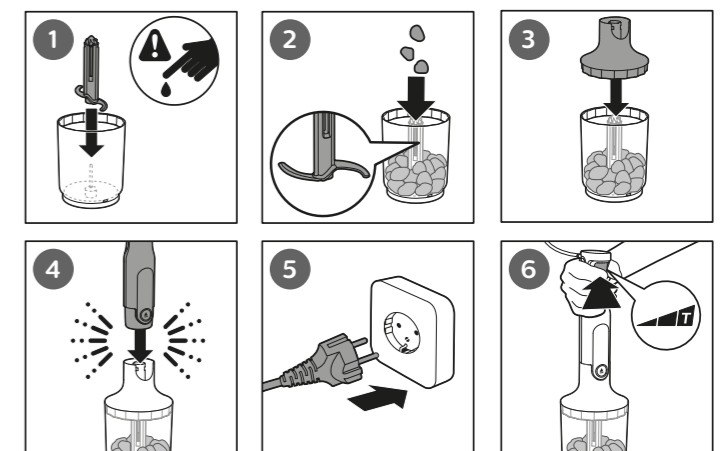

MAX.	⌚	
		100-200 g	30 sec.	
		100-400 ml	60 sec.	
		100-500 ml	60 sec.	
		100-1000 ml	60 sec.	
		250 ml	70-90 sec.	
		4 x	120 sec.	
		250 ml	70-90 sec.	
		4 x	120 sec.	
		750 g	180 sec.	
		750 g	120 sec.	
		200 g	5 x 1 sec.	
		200 g	5 sec.	
		200 g	10 sec.	
		30 g	10 sec.	
		200 g	15 sec.	
		200 g	30 sec.	
		100 g	20 sec.	
		80 g	30 sec.	
		80 g	30 sec.	

HR2621, HR2652
HR2653, HR2655, HR2657