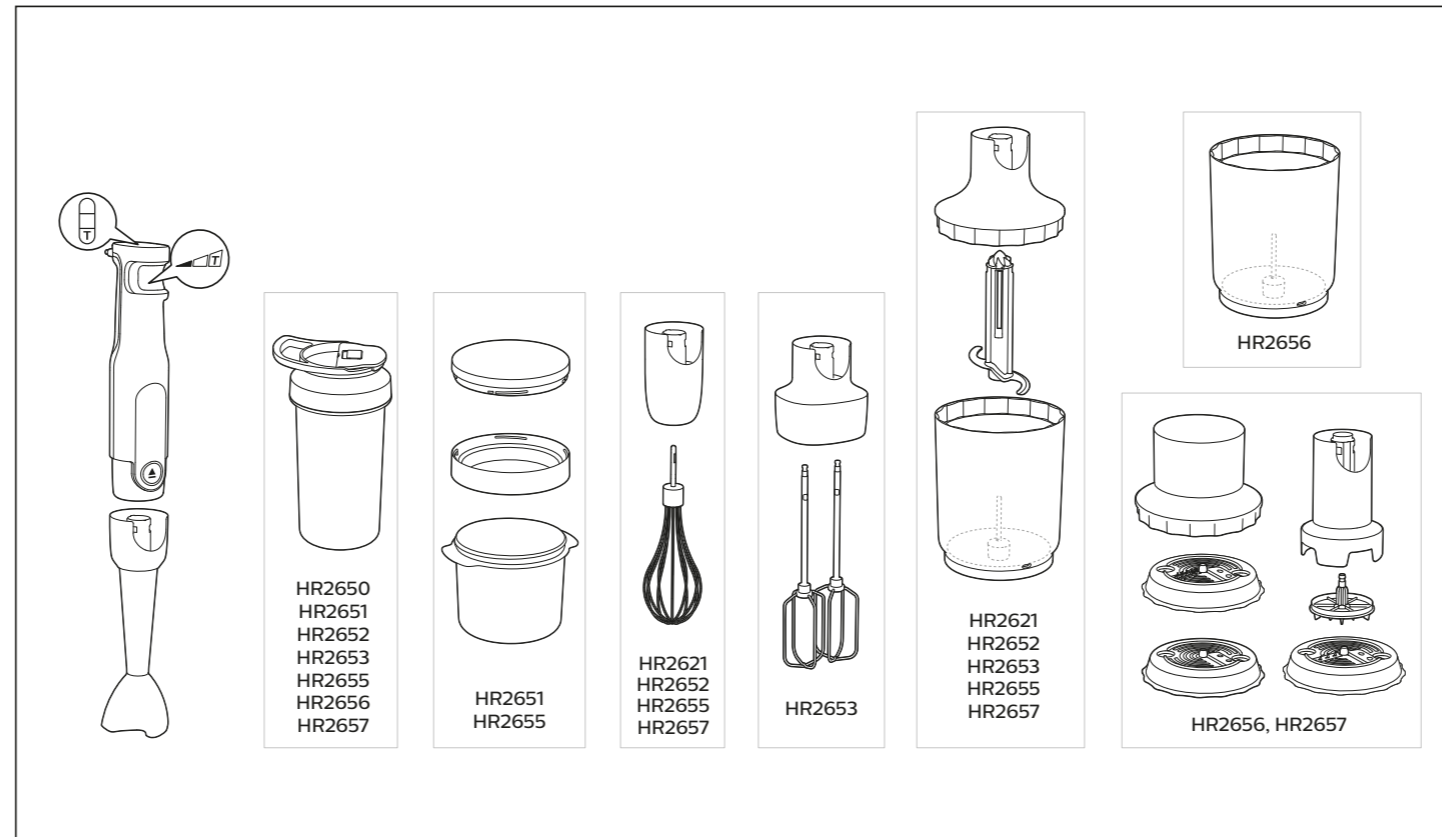

**PHILIPS**

HR2621, HR2650  
HR2651, HR2652  
HR2653, HR2655  
HR2656, HR2657

Specifications are subject to change without notice  
© 2018 Koninklijke Philips N.V.  
All rights reserved

3000 019 69561 B

HR2621, HR2652  
HR2655, HR2657

HR2653

		MAX.	⌚	
		100-200 g	30 sec.	
		100-400 ml	60 sec.	
		100-500 ml	60 sec.	
		100-1000 ml	60 sec.	
		250 ml	70-90 sec.	
		4 x	120 sec.	
		250 ml	70-90 sec.	
		4 x	120 sec.	
		750 g	180 sec.	
		750 g	120 sec.	
		200 g	5 x 1 sec.	
		200 g	5 sec.	
		200 g	10 sec.	
		30 g	10 sec.	
		200 g	15 sec.	
		200 g	30 sec.	
		100 g	20 sec.	
		80 g	30 sec.	
		80 g	30 sec.	