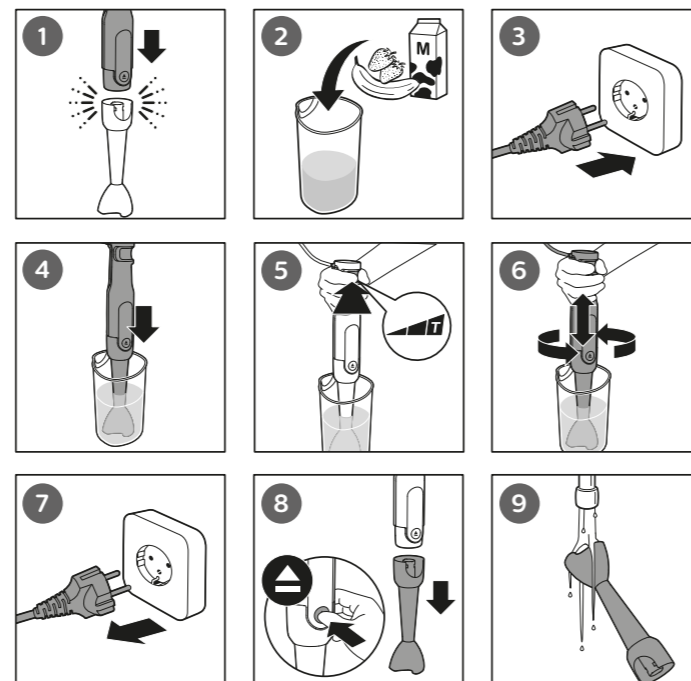

**HR2650, HR2651, HR2652
HR2653, HR2655, HR2656, HR2657**

PHILIPS

HR2621, HR2650
HR2651, HR2652
HR2653, HR2655
HR2656, HR2657

Specifications are subject to change without notice
© 2018 Koninklijke Philips N.V.
All rights reserved

3000 019 69561 B