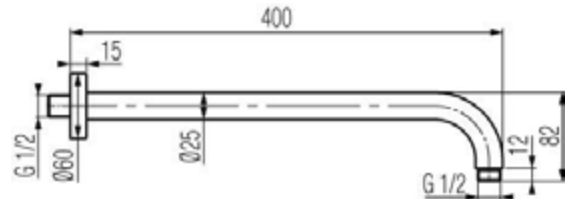

**Series Round Rose Gold**

Wall-mounted riser rail 400mm

Code	EAN13
2445420	5902273541547

**Product usage:**

For use in with cold and hot water systems in buildings

**Type:**

Riser rails

**Technical data/Operating parameters:**

Max pressure: 0,5 MPa,

Max temperature: 70°C

**Guarantee:**

2-year

**Used materials:**

brass

**Finish:**

rose gold PVD