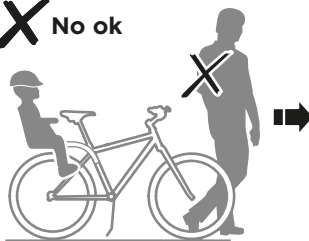

NO FIT

Triangular

Square

Ok

No ok

Max. 25 km/h
15 mph

NO ok

5560065001