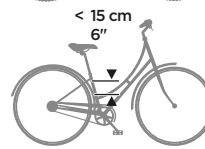

NO FIT

0-9 M

Check your bike : A.2

FIT

Circular

Ø 28-40 mm
Ø 1,10-1,57"

Oval

Max 40 mm
Max 1,57"

NO FIT

Triangular

Square

Ok

No ok

Max. 25 km/h
15 mph

NO ok

5560065001