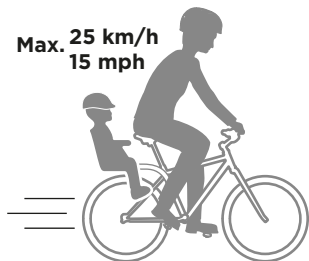

NO FIT

Triangular

Square

Ok

No ok

Max. 25 km/h
15 mph

NO ok

5560065001