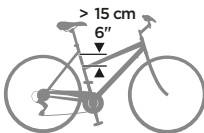

NO FIT

0-9 M

Check your bike : A.2

FIT

Circular

Ø 28-40 mm
Ø 1,10-1,57"

Oval

Max 40 mm
Max 1,57"

NO FIT

Triangular

Square

Ok

No ok

Max. 25 km/h
15 mph

NO ok

5560065001