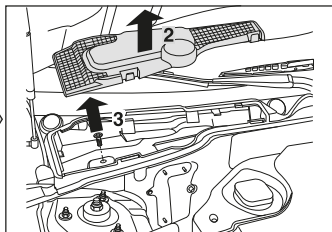

Filtere d'habitacle
Cabin filter
Innenraumfilter
Filtro per abitacolo
Filtro para habitaculo

ROVER

75
MG ZT
MG ZT-T

N061

Sogefi reserve all rights of reproduction and publication