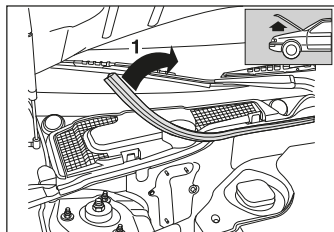

Filtere d'habitacle
Cabin filter
Innenraumfilter
Filtro per abitacolo
Filtro para habitaculo

ROVER

75
MG ZT
MG ZT-T

N061

Sogefi reserve all rights of reproduction and publication