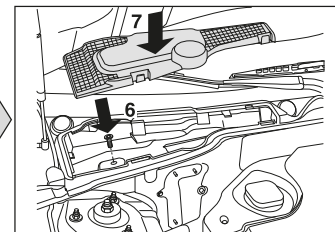

Filtere d'habitacle
Cabin filter
Innenraumfilter
Filtro per abitacolo
Filtro para habitaculo

ROVER

75
MG ZT
MG ZT-T

N061

Sogefi reserve all rights of reproduction and publication