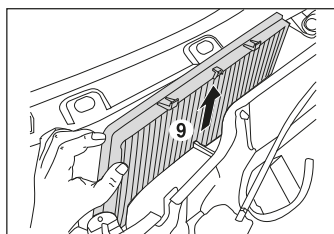

Filtere d'habitacle
Cabin filter
Innenraumfilter
Filtro per abitacolo
Filtro para habitaculo

ROVER

75
MG ZT
MG ZT-T

N061

Sogefi reserve all rights of reproduction and publication