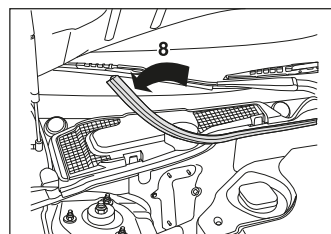

Filtere d'habitacle
Cabin filter
Innenraumfilter
Filtro per abitacolo
Filtro para habitaculo

ROVER

75
MG ZT
MG ZT-T

N061

Sogefi reserve all rights of reproduction and publication