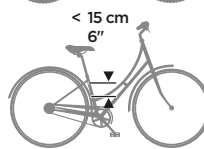

ASTM F1625-00

EN 14344:2004

FIT

Europe & rest of the world

USA & Canada

9-72 M
9-22 kg
20-48,5 lbs

9-72 M
9-18 kg
20-40 lbs

Your Key-Number

Four empty boxes for a key number.

NO FIT

0-9 M

Check your bike : A.2

FIT

Circular

Ø 28-40 mm
Ø 1,10-1,57"

Oval

Max 40 mm
Max 1,57"

NO FIT

Triangular

Square

Ok

No ok

Max. 25 km/h
15 mph

NO ok