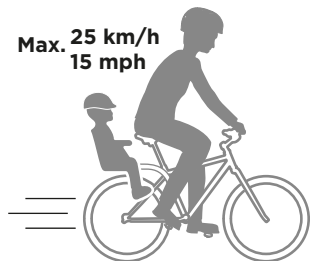

Max 40 mm
Max 1,57"

NO FIT

Triangular

Square

Ok

No ok

Max. 25 km/h
15 mph

NO ok