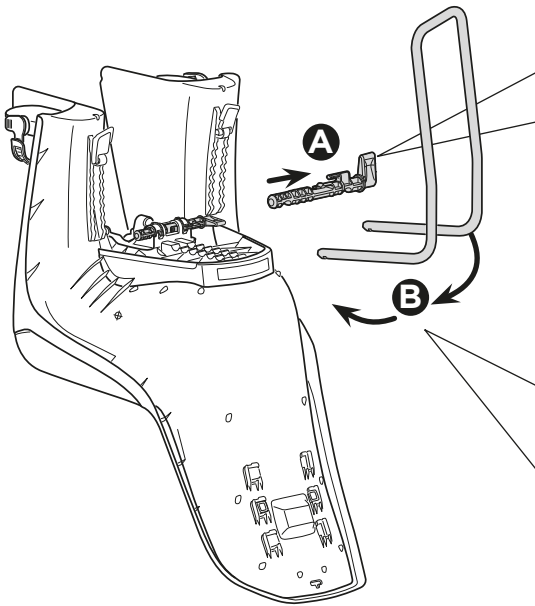

Max 40 mm
Max 1,57"

NO FIT

Triangular

Square

Ok

No ok

Max. 25 km/h
15 mph

NO ok

1

2

5560065001

5

3

i

Ø 27.2-40 mm
Ø 1.07-1.57"

40x55 mm
1.57-2.16"