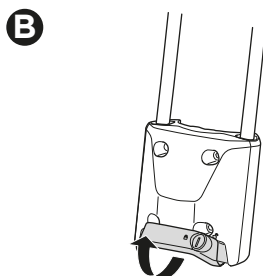

Max 40 mm
Max 1,57"

NO FIT

Triangular

Square

Ok

No ok

Max. 25 km/h
15 mph

NO ok

1

2

5560065001

5

3

i

Ø 27.2-40 mm
Ø 1.07-1.57"

40x55 mm
1.57-2.16"