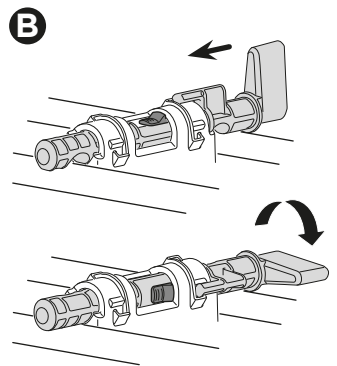

Max 40 mm
Max 1,57"

NO FIT

Triangular

Square

Ok

No ok

Max. 25 km/h
15 mph

NO ok

1

2

5560065001

5

3

i

Ø 27.2-40 mm
Ø 1.07-1.57"

40x55 mm
1.57-2.16"