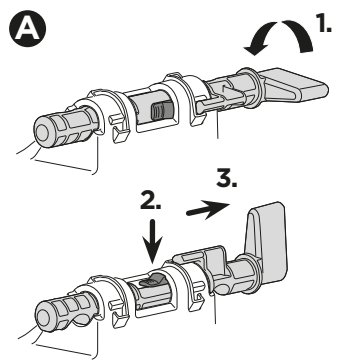

Max 40 mm
Max 1,57"

NO FIT

Triangular

Square

Ok

No ok

Max. 25 km/h
15 mph

NO ok

1

2

5560065001

5

3

i

Ø 27.2-40 mm
Ø 1.07-1.57"

40x55 mm
1.57-2.16"