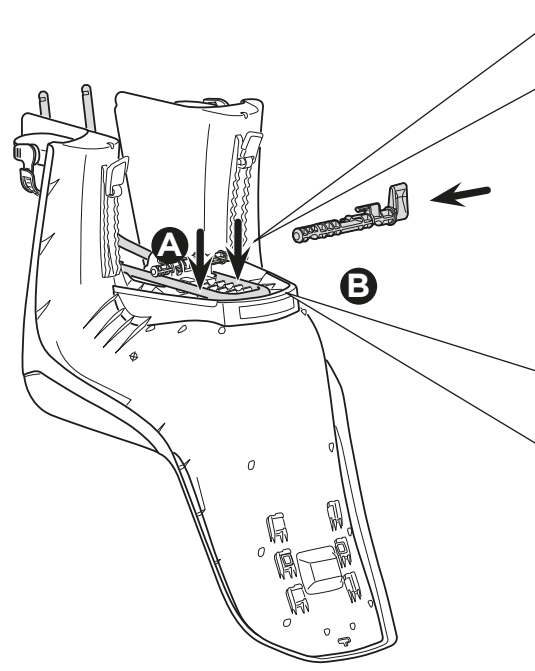

Max 40 mm
Max 1,57"

NO FIT

Triangular

Square

Ok

No ok

Max. 25 km/h
15 mph

NO ok

1

2

5560065001

5

3

i

Ø 27.2-40 mm
Ø 1.07-1.57"

40x55 mm
1.57-2.16"

A

B

G

4

5

6

* max 100 mm
max (3.94")

* DE max 0 mm