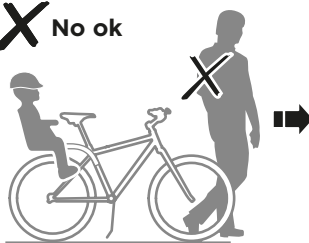

Max 40 mm
Max 1,57"

NO FIT

Triangular

Square

Ok

No ok

Max. 25 km/h
15 mph

NO ok