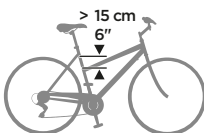

ASTM F1625-00

EN 14344:2004

FIT

Europe & rest of the world

USA & Canada

9-72 M
9-22 kg
20-48,5 lbs

9-72 M
9-18 kg
20-40 lbs

Your Key-Number

Four empty boxes for a key number.

NO FIT

0-9 M

Check your bike : A.2

FIT

Circular

Ø 28-40 mm
Ø 1,10-1,57"

Oval

Max 40 mm
Max 1,57"

NO FIT

Triangular

Square

Ok

No ok

Max. 25 km/h
15 mph

NO ok

1

2

5560065001

5

3

i

Ø 27.2-40 mm
Ø 1.07-1.57"

40x55 mm
1.57-2.16"